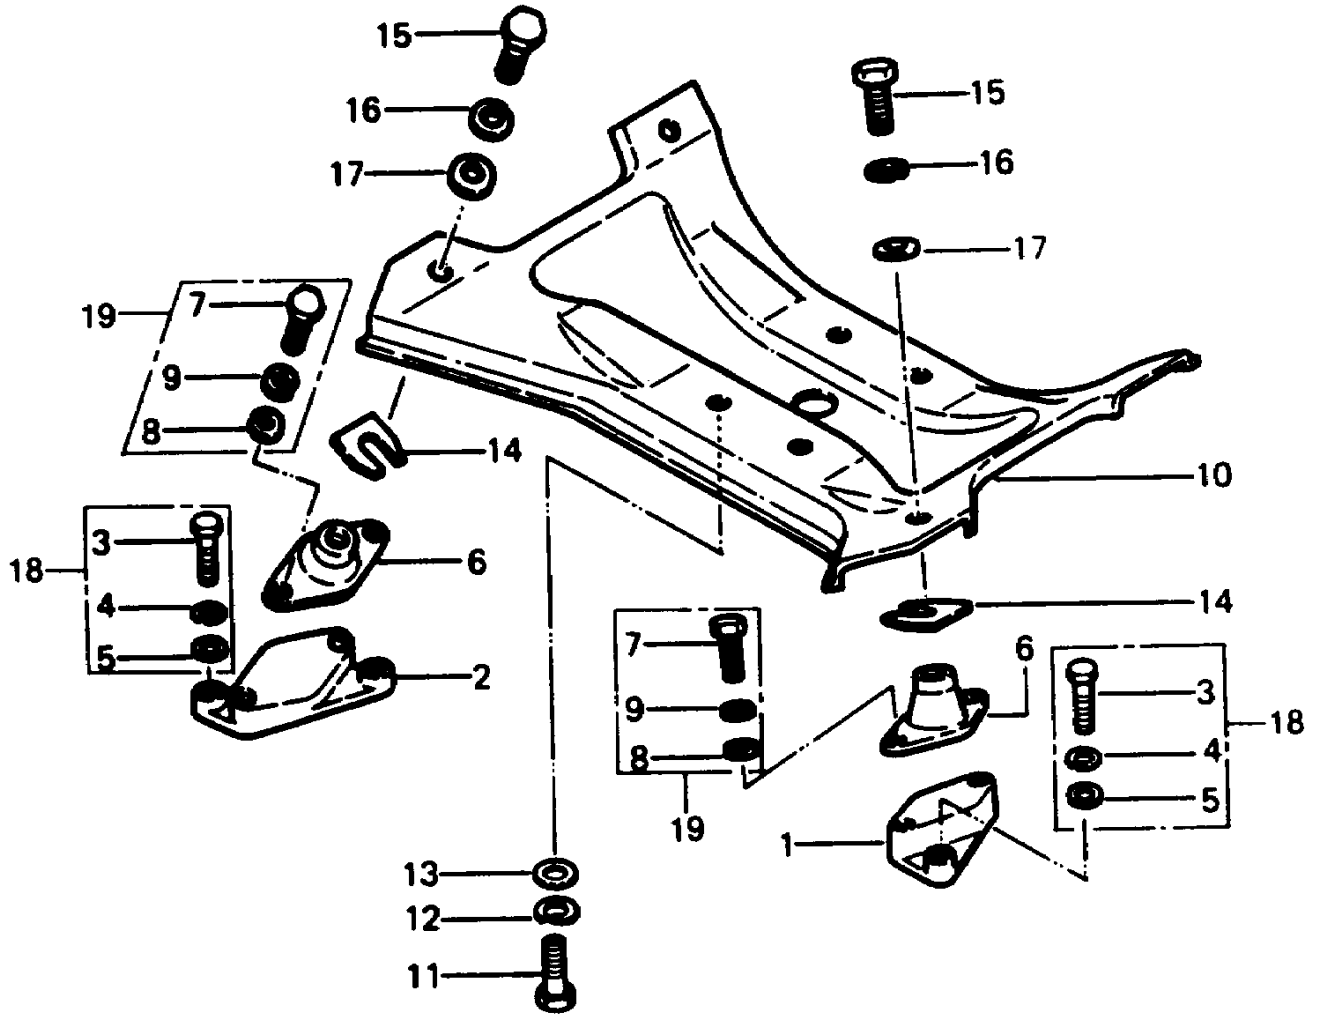

1986 JS550 PARTS DIAGRAM

ENGINE MOUNT

1986 JS550 PARTS LIST

ENGINE MOUNT

ITEM NAME	PART NUMBER	QUANTITY
MOUNT-ENGINE (Ref # 10)	59181-509-9G	1
BOLT,1/2"X31 (Ref # 11)	92003-533	4
WASHER-SPRING,14MM (Ref # 12)	461S1400	4
WASHER-PLAIN,14MM (Ref # 13)	411S1400	4
SHIM,T=0.5MM (Ref # 14A)	92025-3702	AR
SHIM,T=1.0MM (Ref # 14B)	92025-3703	AR
SHIM,T=1.5MM (Ref # 14C)	92025-3704	AR
SHIM,T=0.3MM (Ref # 14)	92025-3701	AR
BOLT,10X25 (Ref # 15)	110R1025	4
WASHER-SPRING,10MM (Ref # 16)	461S1000	4
WASHER,32X10.5X4 (Ref # 17)	92022-3023	4
BRACKET,ENGINE MOUNT (Ref # 1)	59016-532	2
BRACKET,ENGINE MOUNT (Ref # 2)	59016-533	2
BOLT,8X20 (Ref # 3)	110R0820	8
WASHER-SPRING,8MM (Ref # 4)	461S0800	8
WASHER-PLAIN,8MM (Ref # 5)	411S0800	8
DAMPER,ENGINE (Ref # 6)	92075-3006	4
BOLT,8X20 (Ref # 7)	110R0820	8
WASHER-PLAIN,8MM (Ref # 8)	411S0800	8
WASHER-SPRING,8MM (Ref # 9)	461S0800	8