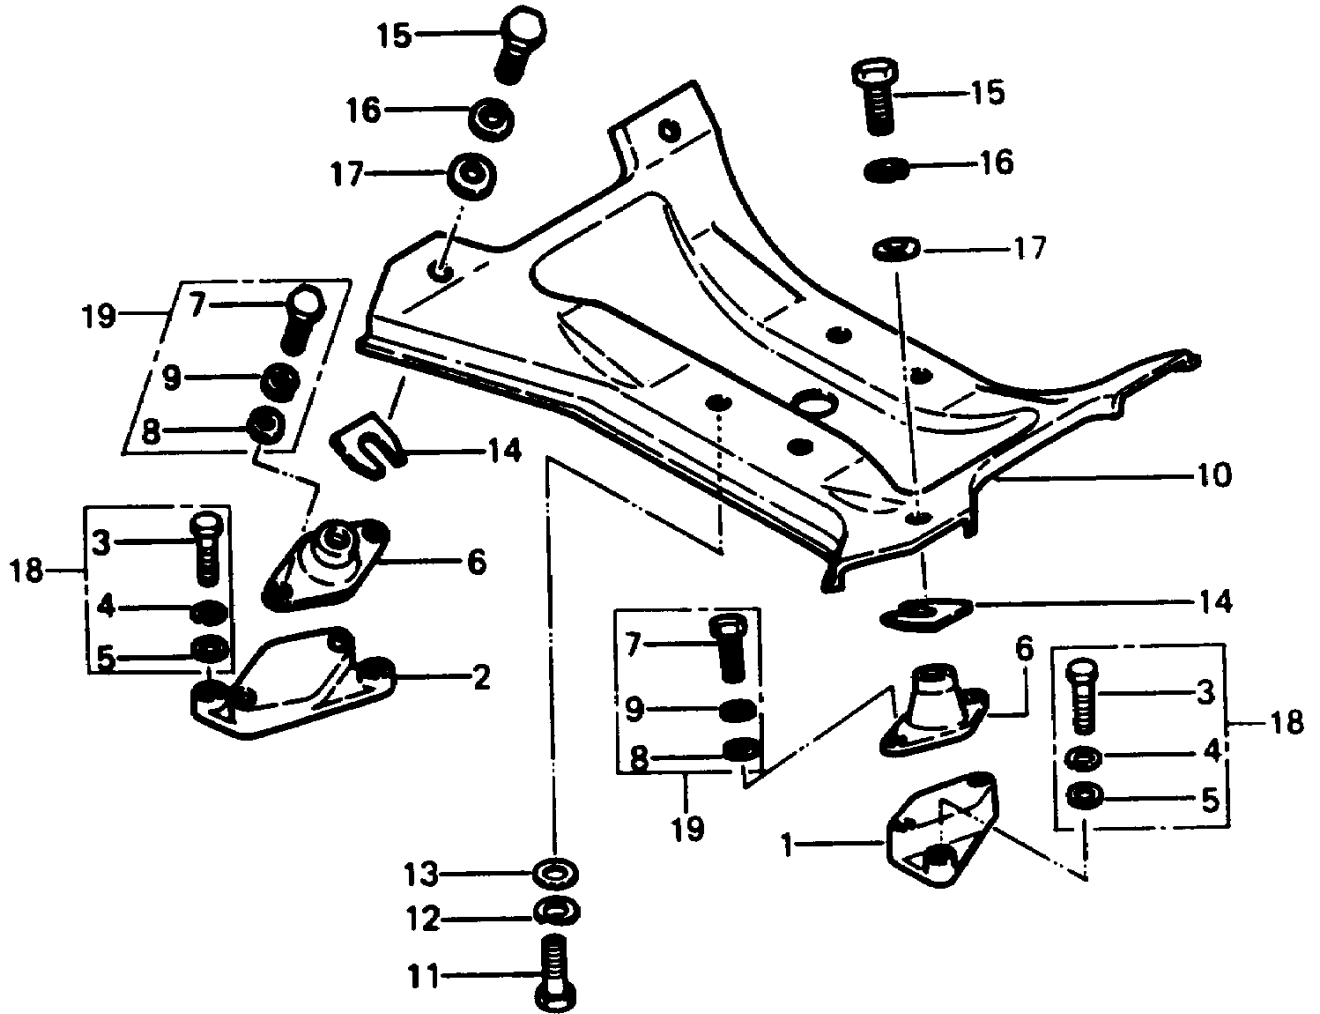

1988 JS550 PARTS DIAGRAM

ENGINE MOUNT

1988 JS550 PARTS LIST

ENGINE MOUNT

ITEM NAME	PART NUMBER	QUANTITY
MOUNT-ENGINE (Ref # 10)	59181-509-9G	1
BOLT,1/2"X31 (Ref # 11)	92003-533	4
WASHER-SPRING,14MM (Ref # 12)	461S1400	4
WASHER-PLAIN,14MM (Ref # 13)	411S1400	4
SHIM,T=0.5MM (Ref # 14A)	92025-3702	AR
SHIM,T=1.0MM (Ref # 14B)	92025-3703	AR
SHIM,T=1.5MM (Ref # 14C)	92025-3704	AR
SHIM,T=0.3MM (Ref # 14)	92025-3701	AR
BOLT,10X25 (Ref # 15)	110R1025	4
WASHER-SPRING,10MM (Ref # 16)	461S1000	4
WASHER,32X10.5X4 (Ref # 17)	92022-3023	4
BOLT-WSP-SMALL,8X20 (Ref # 18)	155R0820	8
BOLT,8X20 (Ref # 19)	92150-3713	8
BRACKET,ENGINE MOUNT (Ref # 1)	59016-532	2
BRACKET,ENGINE MOUNT (Ref # 2)	59016-533	2
DAMPER,ENGINE (Ref # 6)	92075-3006	4