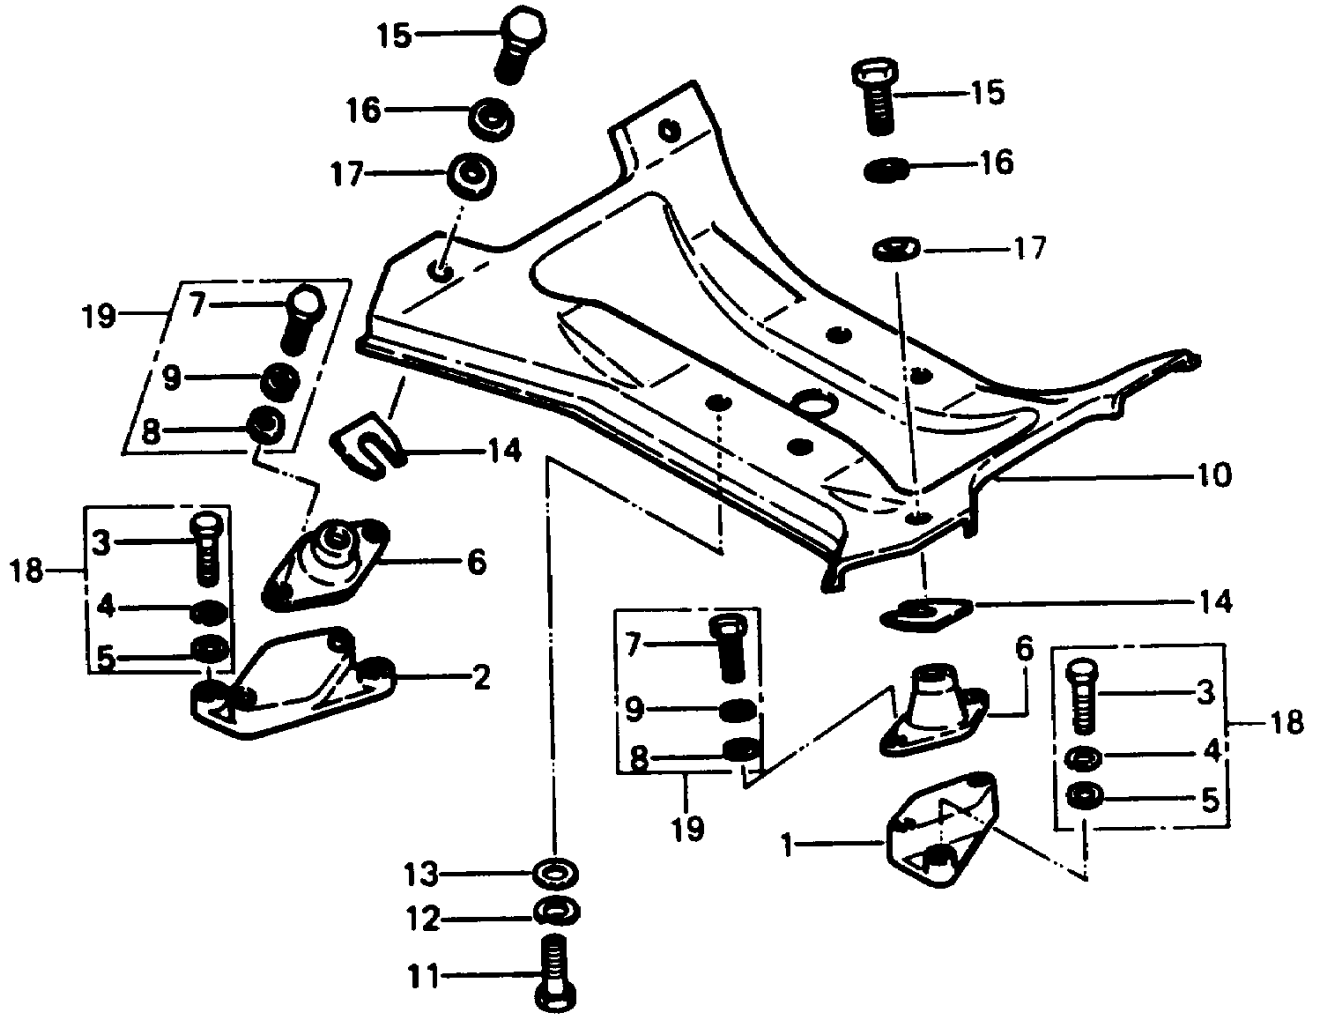

1989 JS550 PARTS DIAGRAM

ENGINE MOUNT

1989 JS550 PARTS LIST

ENGINE MOUNT

ITEM NAME	PART NUMBER	QUANTITY
MOUNT-ENGINE (Ref # 10)	59181-509-9G	1
BOLT,1/2"X31 (Ref # 11)	92003-533	4
WASHER-SPRING,14MM (Ref # 12)	461S1400	4
WASHER-PLAIN,14MM (Ref # 13)	411S1400	4
SHIM,T=0.5MM (Ref # 14A)	92025-3702	AR
SHIM,T=1.0MM (Ref # 14B)	92025-3703	AR
SHIM,T=1.5MM (Ref # 14C)	92025-3704	AR
SHIM,T=0.3MM (Ref # 14)	92025-3701	AR
BOLT,10X25 (Ref # 15)	110R1025	4
WASHER-SPRING,10MM (Ref # 16)	461S1000	4
WASHER,32X10.5X4 (Ref # 17)	92022-3023	4
BOLT-WSP-SMALL,8X20 (Ref # 18)	155R0820	8
BOLT,8X20 (Ref # 19)	92150-3713	8
BRACKET,ENGINE MOUNT (Ref # 1)	59016-532	2
BRACKET,ENGINE MOUNT (Ref # 2)	59016-533	2
DAMPER,ENGINE (Ref # 6)	92075-3006	4