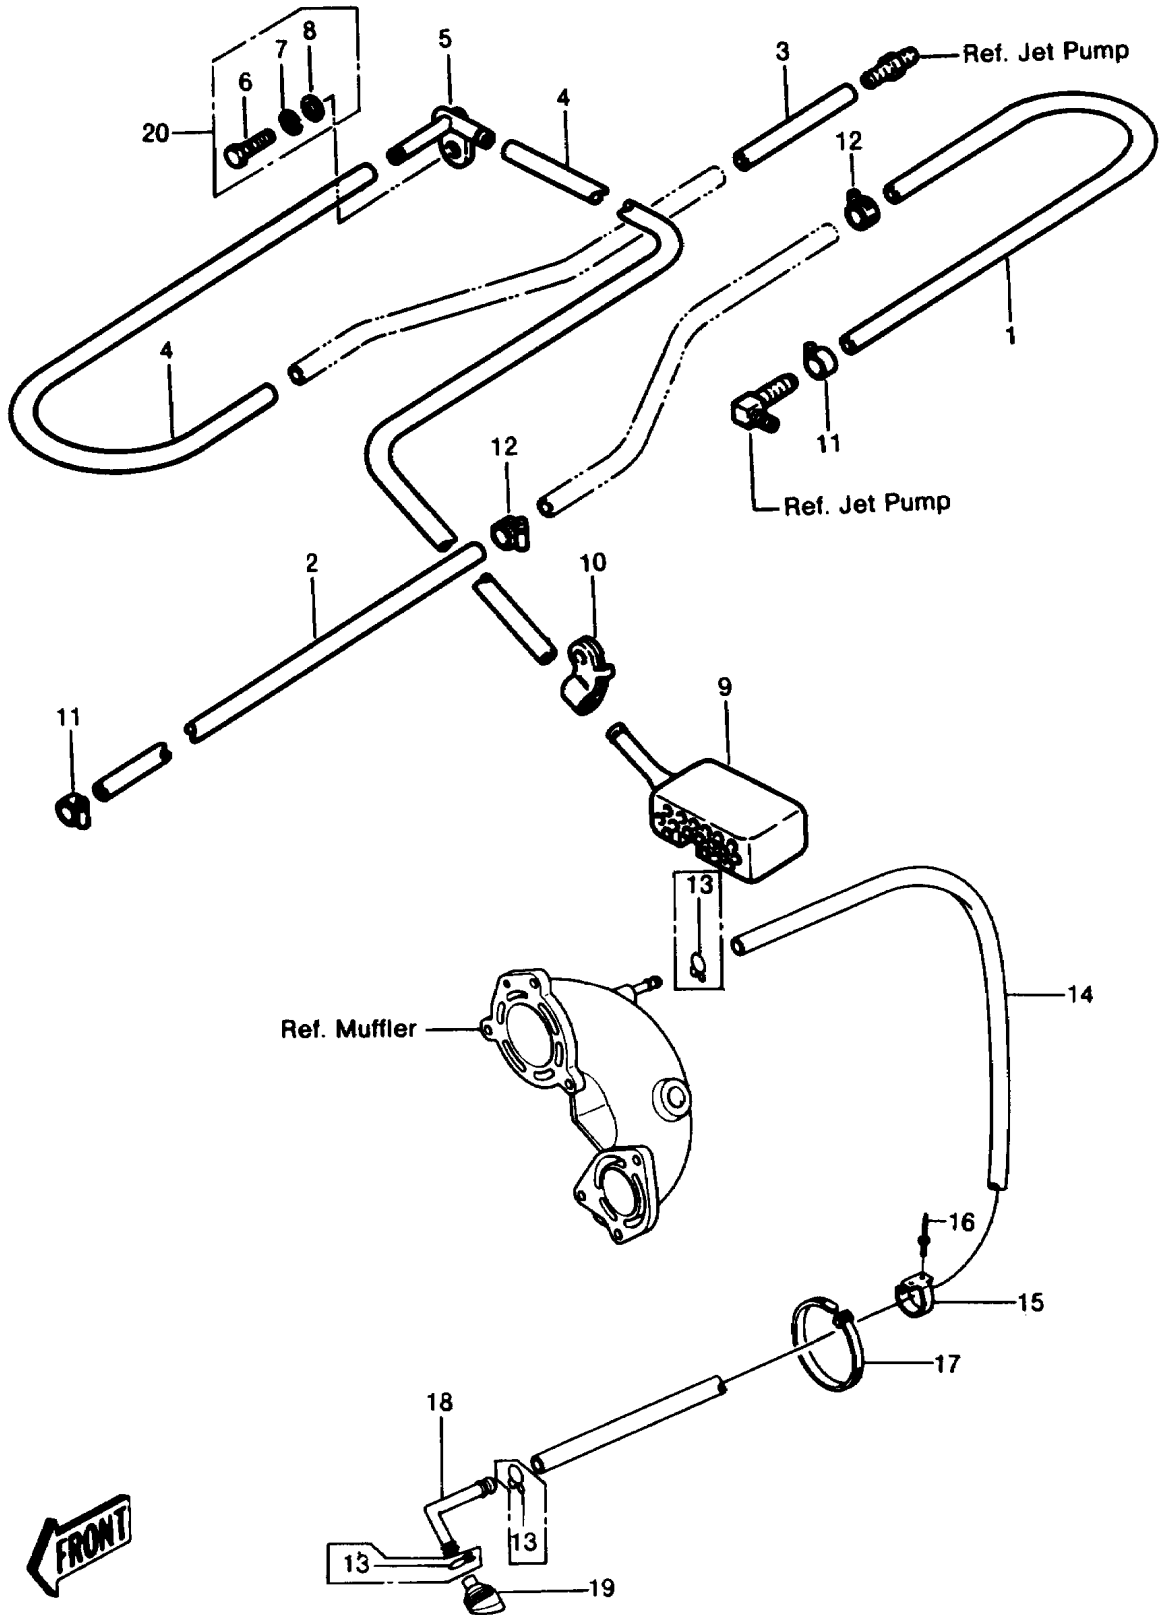

1989 JS550 PARTS DIAGRAM

COOLING & BILGE

1989 JS550 PARTS LIST

COOLING & BILGE

ITEM NAME	PART NUMBER	QUANTITY
CLAMP (Ref # 10)	92037-537	1
CLAMP (Ref # 11A)	92170-3718	2
CLAMP (Ref # 12A)	92170-3718	2
TUBE,5.8X10.8X650 (Ref # 14)	92059-3759	1
CLAMP,TUBE (Ref # 15)	92037-3005	2
RIVET (Ref # 16)	92039-3702	4
BAND,L=149 (Ref # 17)	92072-031	2
JOINT (Ref # 18)	59071-3706	1
GROMMET (Ref # 19)	92071-3732	1
BOLT-WSP-SMALL,8X25 (Ref # 20)	155R0825	1
TUBE,9X360 (Ref # 1)	92059-503	1
TUBE,9X280 (Ref # 2)	92059-535	1
TUBE,9X90 (Ref # 3)	92059-557	1
TUBE,9X280 (Ref # 4)	92059-535	2
BREATHER,BILGE (Ref # 5)	14069-3001	1
FILTER,BILGE (Ref # 9)	59236-504	1