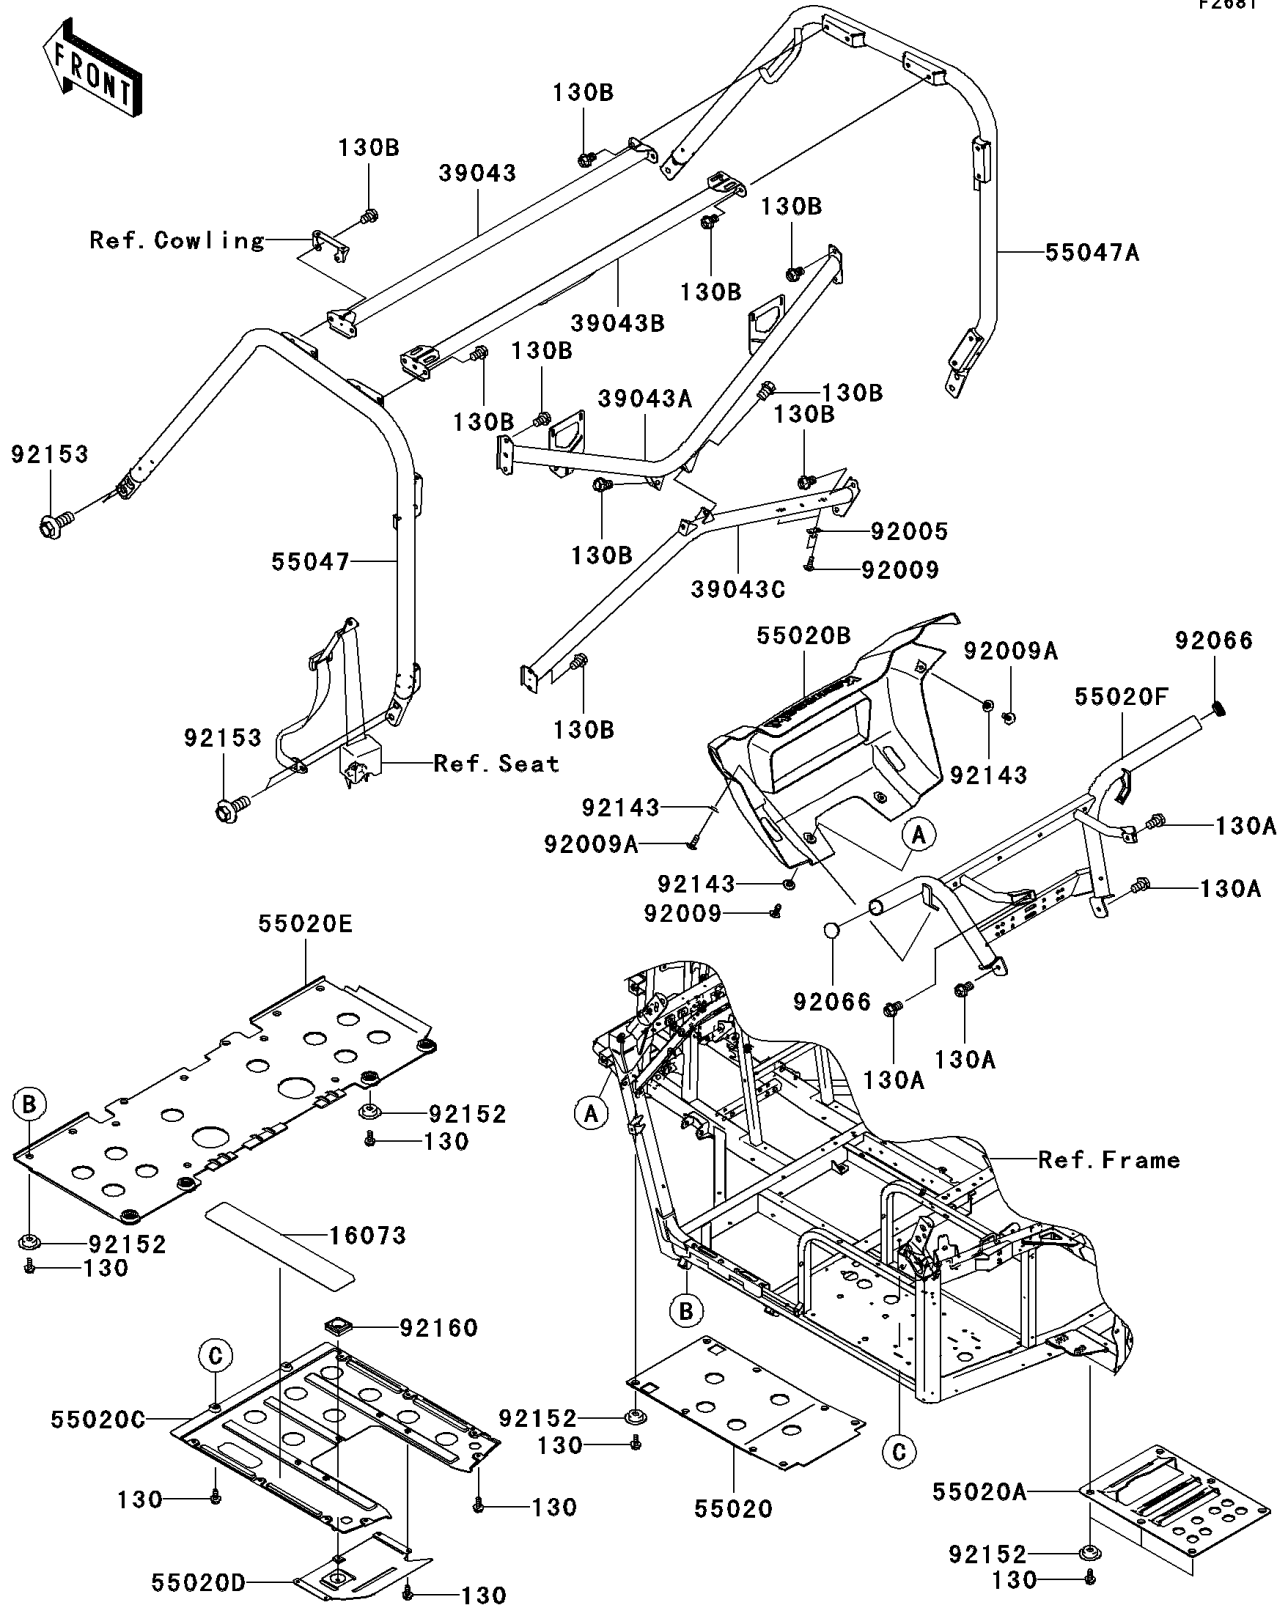

# 2008 Teryx® 750 4x4 NRA OUTDOORS™ PARTS DIAGRAM

Guards/Cab Frame

F2681

### Guards/Cab Frame

ITEM NAME	PART NUMBER	QUANTITY
BOLT-FLANGED,6X14 (Ref # 130)	130BB0614	44
BOLT-FLANGED,10X16 (Ref # 130A)	130BB1016	4
BOLT-FLANGED,10X14 (Ref # 130B)	130CB1014	18
INSULATOR,ENGINE GUARD (Ref # 16073)	16073-0045	1
CROSSMEMBER-COMP,UPP,FR,BLACK (Ref # 39043)	39043-0001-388	1
CROSSMEMBER-COMP,RR,UPP,BLACK (Ref # 39043A)	39043-0005-388	1
CROSSMEMBER-COMP,UPP,RR,BLACK (Ref # 39043B)	39043-0007-388	1
CROSSMEMBER-COMP,RR,LWR,BLACK (Ref # 39043C)	39043-0008-388	1
GUARD,SKID,FR (Ref # 55020)	55020-0301	1
GUARD,SKID,RR (Ref # 55020A)	55020-0402	1
GUARD,FRONT COVER,CAMOUFLAGE (Ref # 55020B)	55020-0405-16P	1
GUARD,SKID,MIDDLE (Ref # 55020C)	55020-0437	1
GUARD,ENGINE,SUB (Ref # 55020D)	55020-0438	1
GUARD,SKID,MIDDLE (Ref # 55020E)	55020-0448	1
GUARD,FRONT PIPE,W.BLACK (Ref # 55020F)	55020-0477-388	1
BAR-COMP,LH,W.BLACK (Ref # 55047)	55047-0011-388	1
BAR-COMP,RH,W.BLACK (Ref # 55047A)	55047-0012-388	1
FITTING (Ref # 92005)	92005-0077	2
SCREW,TAPPING,6X16 (Ref # 92009)	92009-1166	6
SCREW,6X16 (Ref # 92009A)	92009-1621	2
PLUG (Ref # 92066)	92066-0114	2
COLLAR (Ref # 92143)	92143-1087	4
COLLAR (Ref # 92152)	92152-0512	29
BOLT,FLANGED,14X36 (Ref # 92153)	92153-1282	8
DAMPER (Ref # 92160)	92160-1772	1