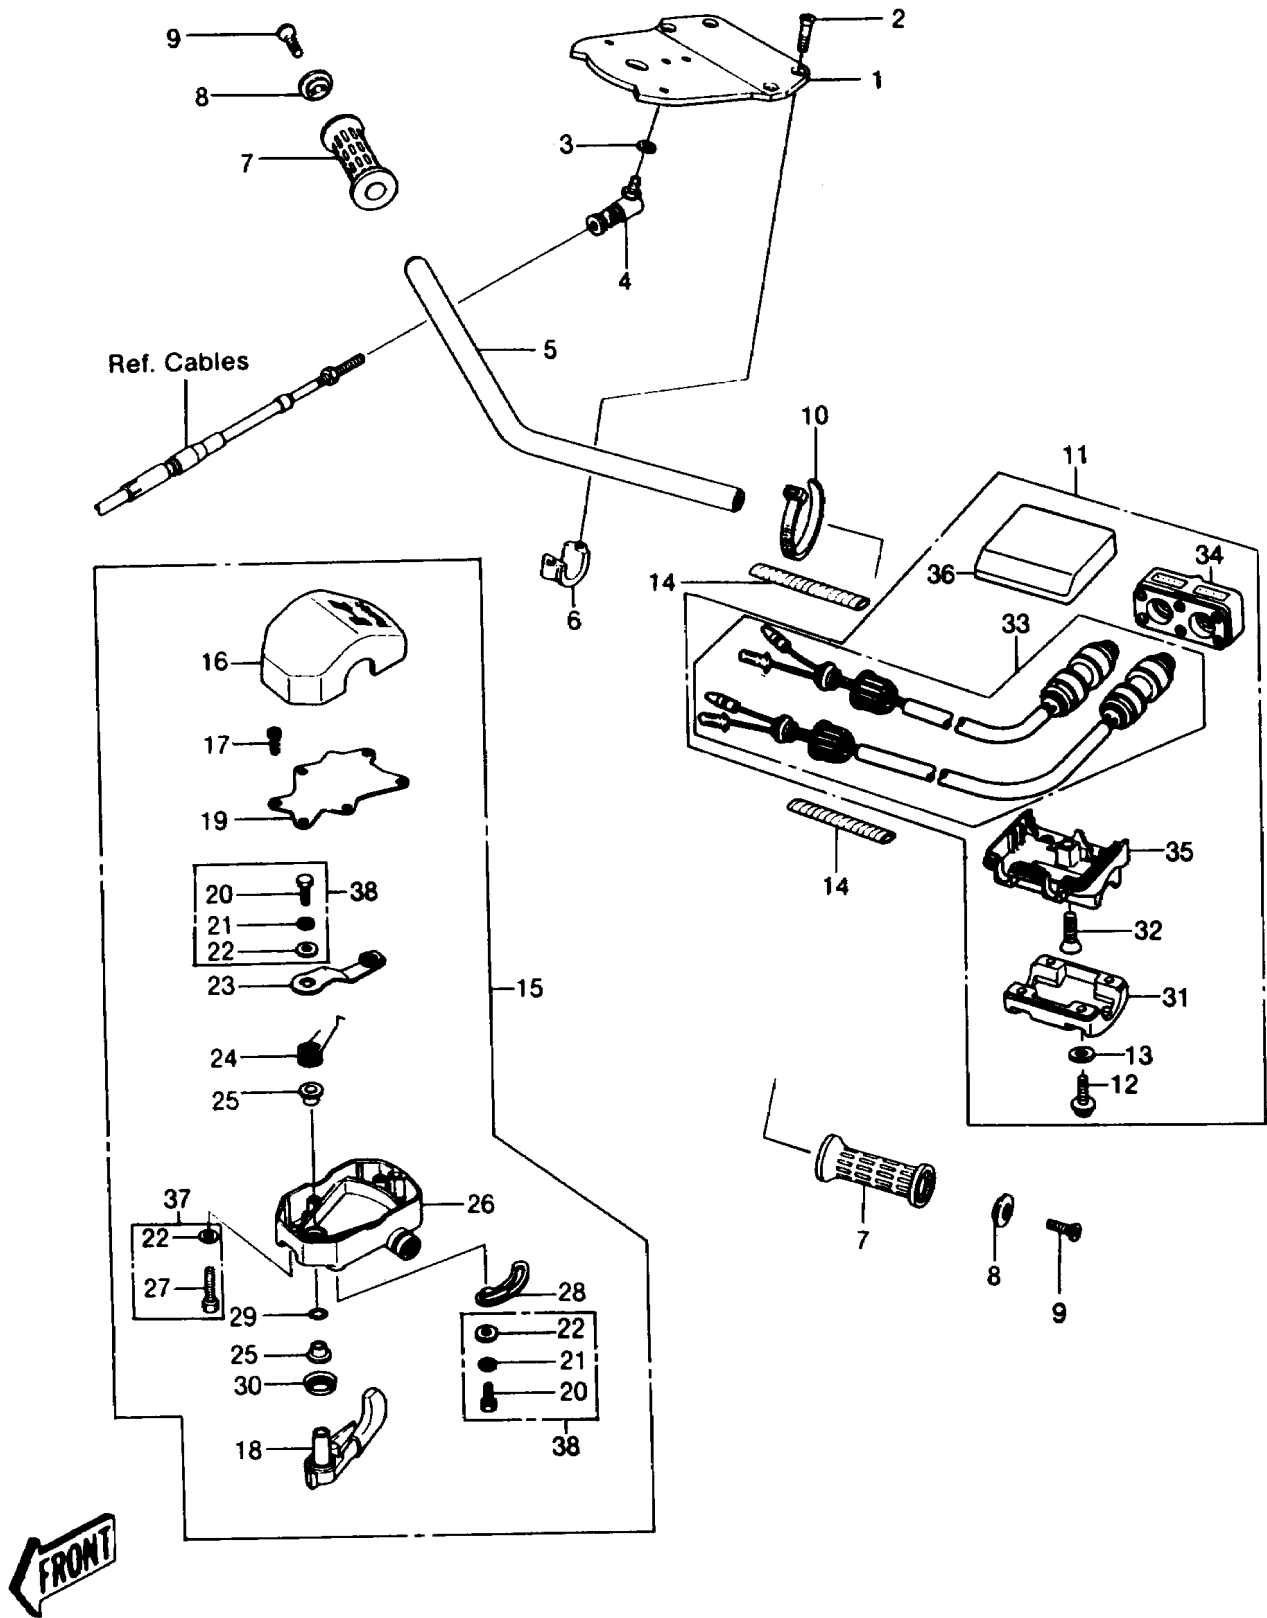

1986 JS550 PARTS DIAGRAM

HANDLEBAR (JS550-A6)

1986 JS550 PARTS LIST

HANDLEBAR (JS550-A6)

ITEM NAME	PART NUMBER	QUANTITY
BAND,L=149 (Ref # 10)	92072-031	1
SWITCH-ASSY (Ref # 11)	27004-3002	1
SCREW-PAN-CROS,5X20 (Ref # 12)	220R0520	4
W-PLAIN-S,5MM (Ref # 13)	410S0500	4
TUBE,SPIRAL (Ref # 14)	92059-3010	2
LEVER-ASSY-THROTTLE (Ref # 15)	39074-3706	1
HOUSING-CONTROL,UPP (Ref # 16)	39063-3703	1
BOLT,SOCKET,3X10 (Ref # 17)	92002-3751	6
LEVER-THROTTLE (Ref # 18)	39075-3703	1
COVER,THROTTLE LEVER (Ref # 19)	14024-3701	1
BOLT,5X10 (Ref # 20)	110R0510	2
WASHER-SPRING,5MM (Ref # 21)	461S0500	2
W-PLAIN-S,5MM (Ref # 22)	410S0500	4
ARM,THROTTLE LEVER (Ref # 23)	21083-3701	1
SPRING,THROTTLE LEVER RETURN (Ref # 24)	92081-3702	1
COLLAR,THROTTLE LEVER (Ref # 25)	92027-3704	2
HOUSING-CONTROL,LWR (Ref # 26)	39063-3704	1
BOLT,5X25 (Ref # 27)	110R0525	2
STOPPER (Ref # 28)	32085-3706	1
O RING,8MM (Ref # 29)	670B1508	1
PACKING,THROTTLE LEVER (Ref # 30)	43049-3701	1
HOLDER,SWITCH (Ref # 31)	13091-3726	1
SCREW-CSK-CROS,6X25 (Ref # 32)	221R0625	1
SWITCH,STOP&START (Ref # 33)	27010-3708	1
CASE,FR,SWITCH (Ref # 34)	32099-3724	1
CASE,LWR,SWITCH (Ref # 35)	32099-3725	1
CASE,UPP,SWITCH (Ref # 36)	32099-3726	1
PLATE,HANDLEBAR (Ref # 1)	13169-3004	1
SCREW,8X22 (Ref # 2)	92009-3701	4

1986 JS550 PARTS LIST

HANDLEBAR (JS550-A6)

ITEM NAME	PART NUMBER	QUANTITY
WASHER-SPRING,6MM (Ref # 3)	461S0600	1
JOINT-BALL (Ref # 4)	59266-3701	1
HANDLE (Ref # 5)	46003-3703	1
CLAMP,HANDLEBAR (Ref # 6)	92037-503	2
GRIP,HANDLEBAR (Ref # 7)	46075-3709	2
STOPPER (Ref # 8)	32085-3705	2
SCREW,6X16 (Ref # 9)	92009-3703	2