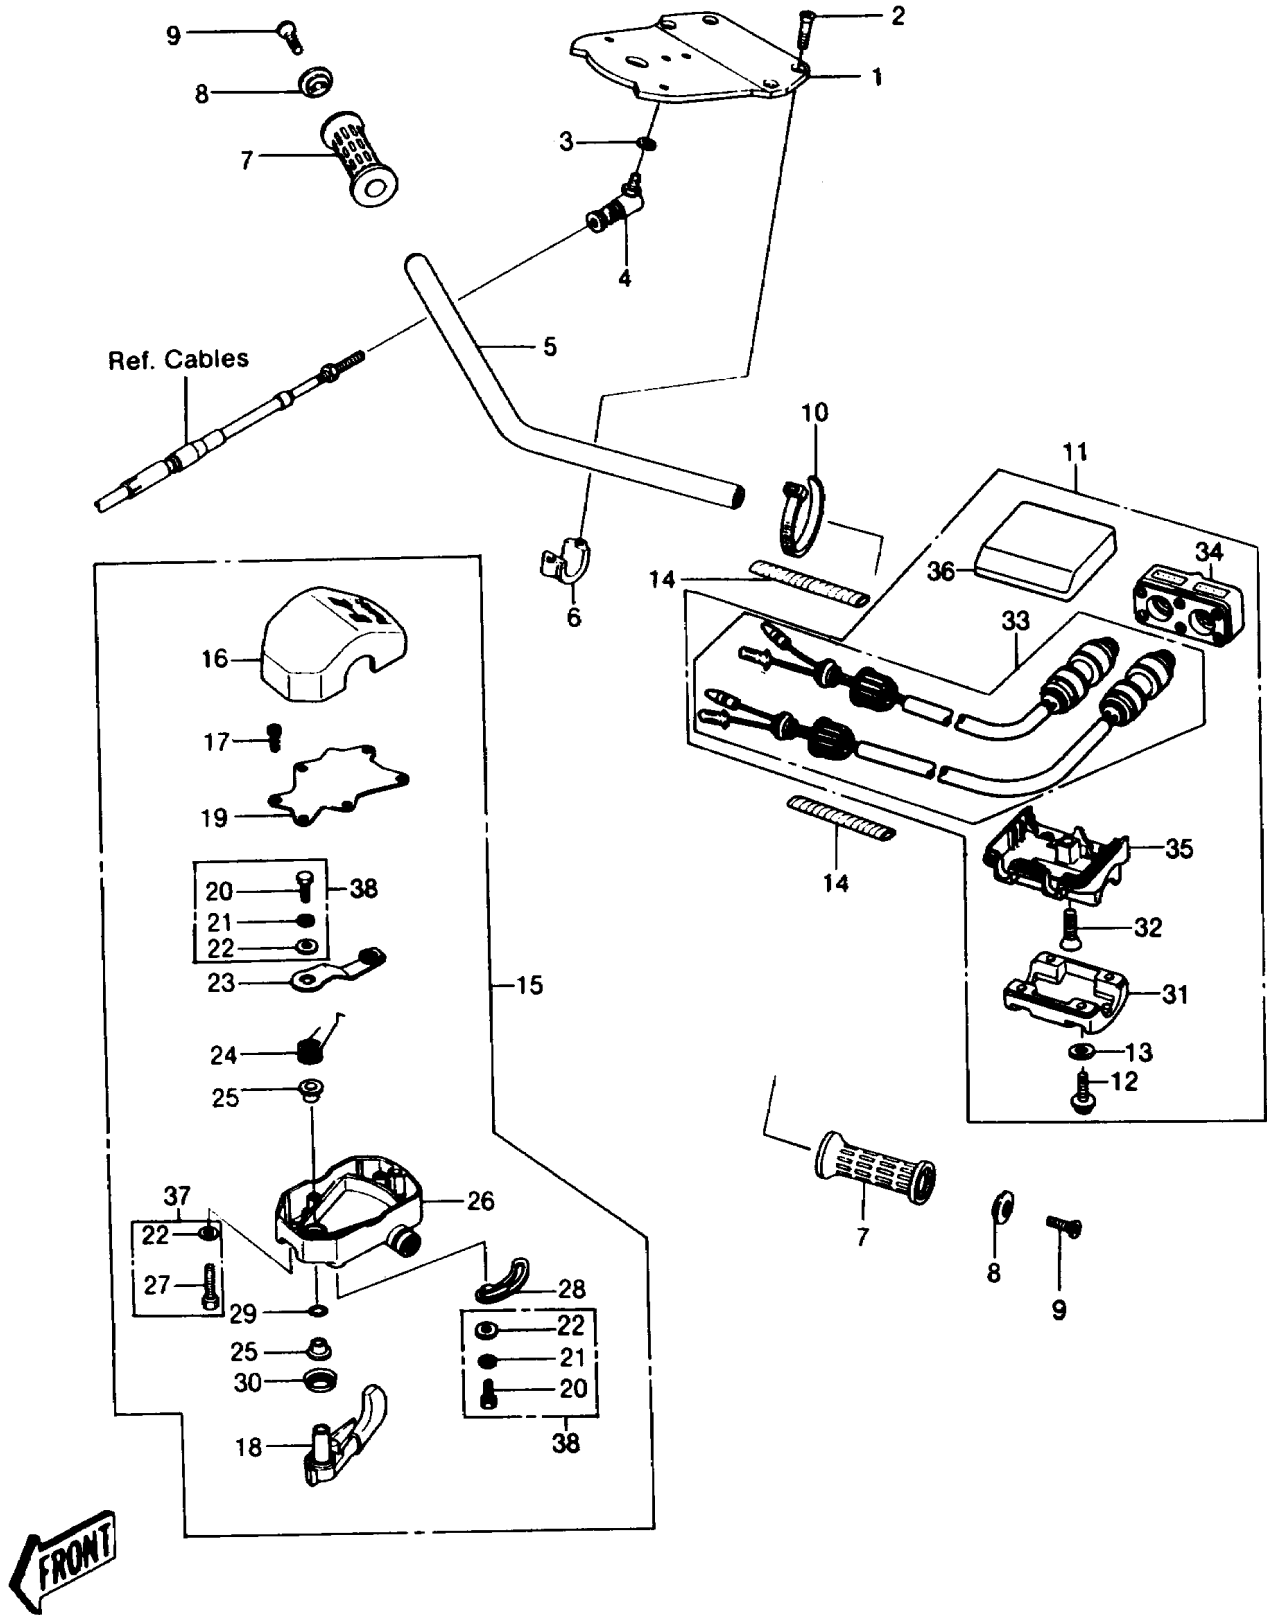

# 1986 JS550 PARTS DIAGRAM

HANDLEBAR (JS550-A6)

# 1986 JS550 PARTS LIST

## HANDLEBAR (JS550-A6)

ITEM NAME	PART NUMBER	QUANTITY
BAND,L=149 (Ref # 10)	92072-031	1
SWITCH-ASSY (Ref # 11)	27004-3002	1
SCREW-PAN-CROS,5X20 (Ref # 12)	220R0520	4
W-PLAIN-S,5MM (Ref # 13)	410S0500	4
TUBE,SPIRAL (Ref # 14)	92059-3010	2
LEVER-ASSY-THROTTLE (Ref # 15)	39074-3706	1
HOUSING-CONTROL,UPP (Ref # 16)	39063-3703	1
BOLT,SOCKET,3X10 (Ref # 17)	92002-3751	6
LEVER-THROTTLE (Ref # 18)	39075-3703	1
COVER,THROTTLE LEVER (Ref # 19)	14024-3701	1
BOLT,5X10 (Ref # 20)	110R0510	2
WASHER-SPRING,5MM (Ref # 21)	461S0500	2
W-PLAIN-S,5MM (Ref # 22)	410S0500	4
ARM,THROTTLE LEVER (Ref # 23)	21083-3701	1
SPRING,THROTTLE LEVER RETURN (Ref # 24)	92081-3702	1
COLLAR,THROTTLE LEVER (Ref # 25)	92027-3704	2
HOUSING-CONTROL,LWR (Ref # 26)	39063-3704	1
BOLT,5X25 (Ref # 27)	110R0525	2
STOPPER (Ref # 28)	32085-3706	1
O RING,8MM (Ref # 29)	670B1508	1
PACKING,THROTTLE LEVER (Ref # 30)	43049-3701	1
HOLDER,SWITCH (Ref # 31)	13091-3726	1
SCREW-CSK-CROS,6X25 (Ref # 32)	221R0625	1
SWITCH,STOP&START (Ref # 33)	27010-3708	1
CASE,FR,SWITCH (Ref # 34)	32099-3724	1
CASE,LWR,SWITCH (Ref # 35)	32099-3725	1
CASE,UPP,SWITCH (Ref # 36)	32099-3726	1
PLATE,HANDLEBAR (Ref # 1)	13169-3004	1
SCREW,8X22 (Ref # 2)	92009-3701	4

## HANDLEBAR (JS550-A6)

ITEM NAME	PART NUMBER	QUANTITY
WASHER-SPRING,6MM (Ref # 3)	461S0600	1
JOINT-BALL (Ref # 4)	59266-3701	1
HANDLE (Ref # 5)	46003-3703	1
CLAMP,HANDLEBAR (Ref # 6)	92037-503	2
GRIP,HANDLEBAR (Ref # 7)	46075-3709	2
STOPPER (Ref # 8)	32085-3705	2
SCREW,6X16 (Ref # 9)	92009-3703	2