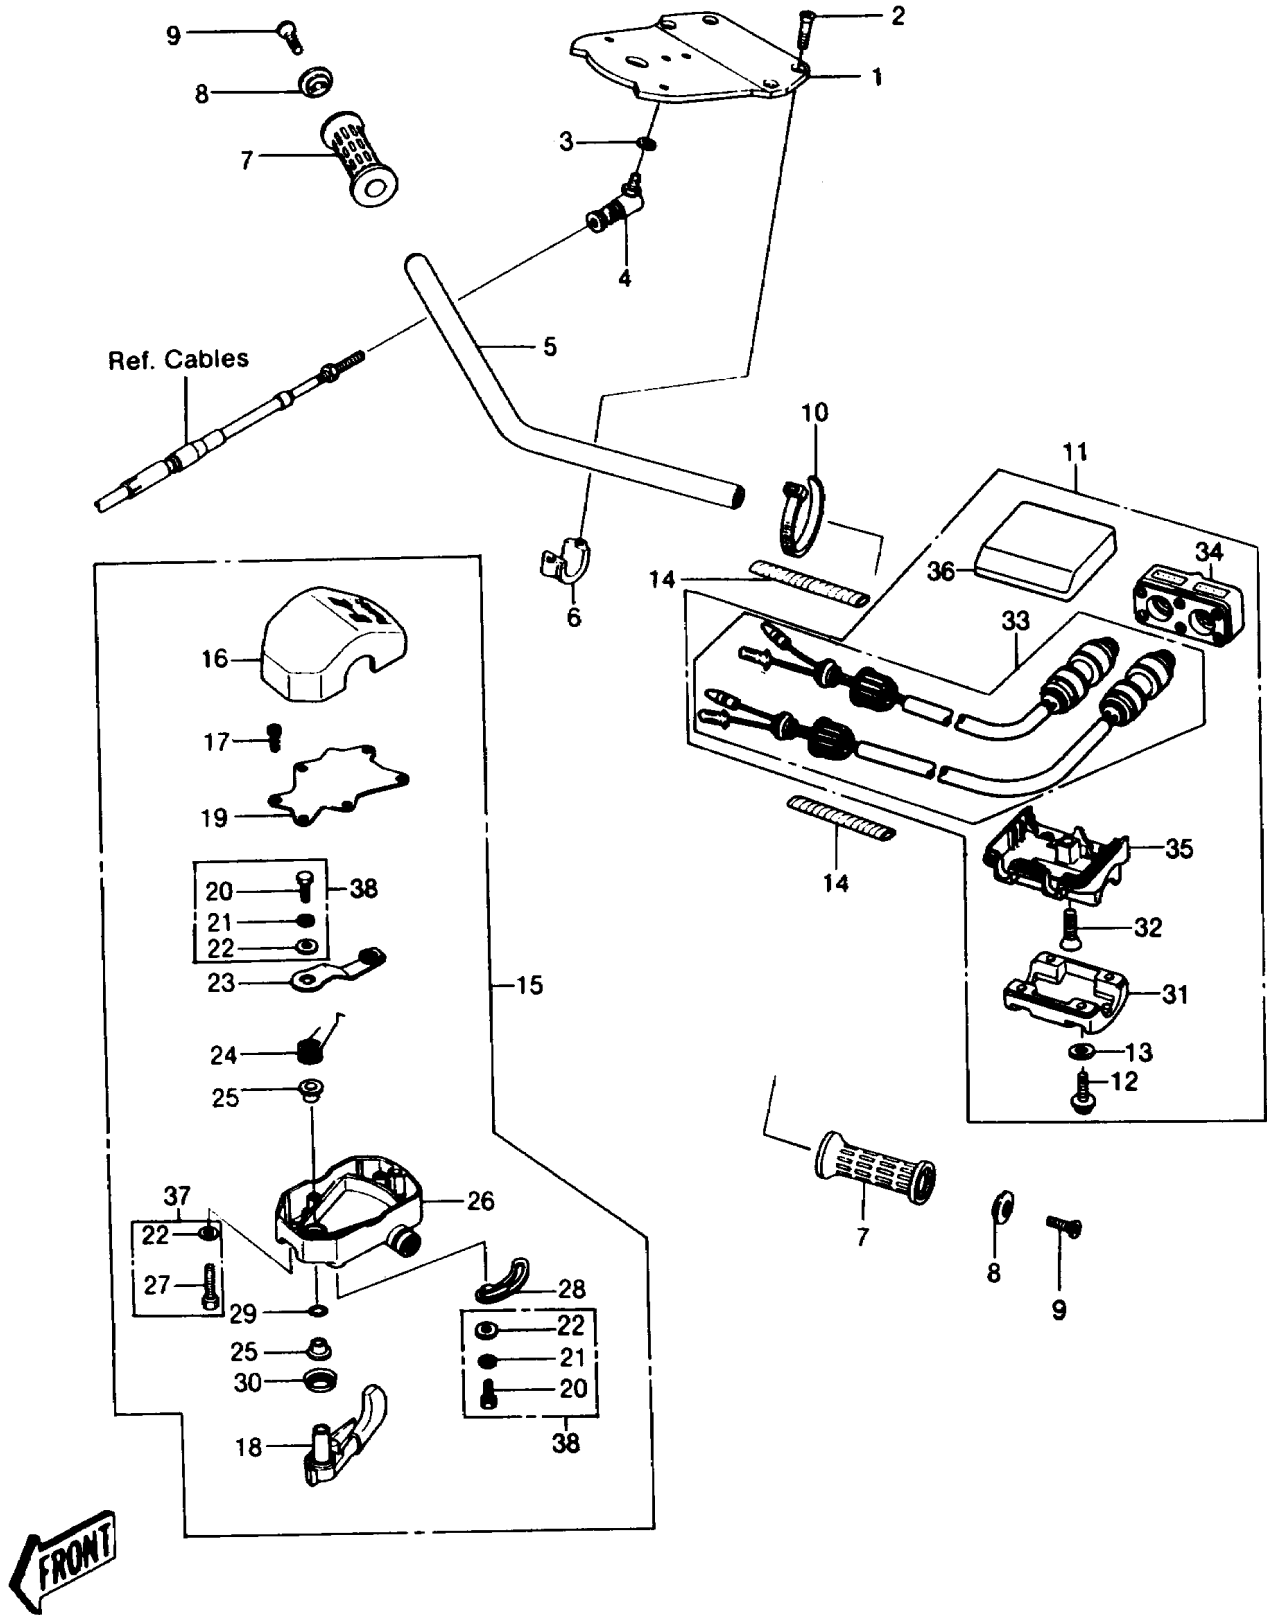

# 1989 JS550 PARTS DIAGRAM

HANDLEBAR (JS550-A6)

# 1989 JS550 PARTS LIST

## HANDLEBAR (JS550-A6)

ITEM NAME	PART NUMBER	QUANTITY
BAND,L=149 (Ref # 10)	92072-031	1
SWITCH-ASSY (Ref # 11)	27004-3002	1
SCREW-PAN-CROS,5X20 (Ref # 12)	220R0520	4
W-PLAIN-S,5MM (Ref # 13)	410S0500	4
TUBE,SPIRAL (Ref # 14)	92059-3010	2
LEVER-ASSY-THROTTLE (Ref # 15A)	39074-3711	1
HOUSING-CONTROL,UPP (Ref # 16)	39063-3703	1
BOLT,SOCKET,3X10 (Ref # 17)	92002-3751	6
LEVER-THROTTLE (Ref # 18A)	39075-3704	1
COVER,THROTTLE LEVER (Ref # 19)	14024-3701	1
ARM,THROTTLE LEVER (Ref # 23)	21083-3701	1
SPRING,THROTTLE LEVER RETURN (Ref # 24)	92081-3702	1
COLLAR,THROTTLE LEVER (Ref # 25)	92027-3704	2
HOUSING-CONTROL,LWR (Ref # 26A)	39063-3707	1
STOPPER (Ref # 28A)	32085-3709	1
O RING,8MM (Ref # 29)	670B1508	1
PACKING,THROTTLE LEVER (Ref # 30)	43049-3701	1
HOLDER,SWITCH (Ref # 31)	13091-3726	1
SCREW-CSK-CROS,6X25 (Ref # 32)	221R0625	1
SWITCH,STOP&START (Ref # 33)	27010-3708	1
CASE,FR,SWITCH (Ref # 34)	32099-3724	1
CASE,LWR,SWITCH (Ref # 35)	32099-3725	1
CASE,UPP,SWITCH (Ref # 36)	32099-3726	1
BOLT-WP,5X25 (Ref # 37)	156R0525	2
BOLT-WSP,5X12 (Ref # 38)	157R0512	2
PLATE,HANDLEBAR (Ref # 1)	13169-3004	1
SCREW,8X22 (Ref # 2)	92009-3701	4
WASHER-SPRING,6MM (Ref # 3)	461S0600	1
JOINT-BALL (Ref # 4)	59266-3701	1

# 1989 JS550 PARTS LIST

HANDLEBAR (JS550-A6)

ITEM NAME	PART NUMBER	QUANTITY
HANDLE (Ref # 5)	46003-3703	1
CLAMP,HANDLEBAR (Ref # 6)	92037-503	2
GRIP,HANDLEBAR (Ref # 7)	46075-3709	2
STOPPER (Ref # 8)	32085-3705	2
SCREW,6X16 (Ref # 9)	92009-3703	2