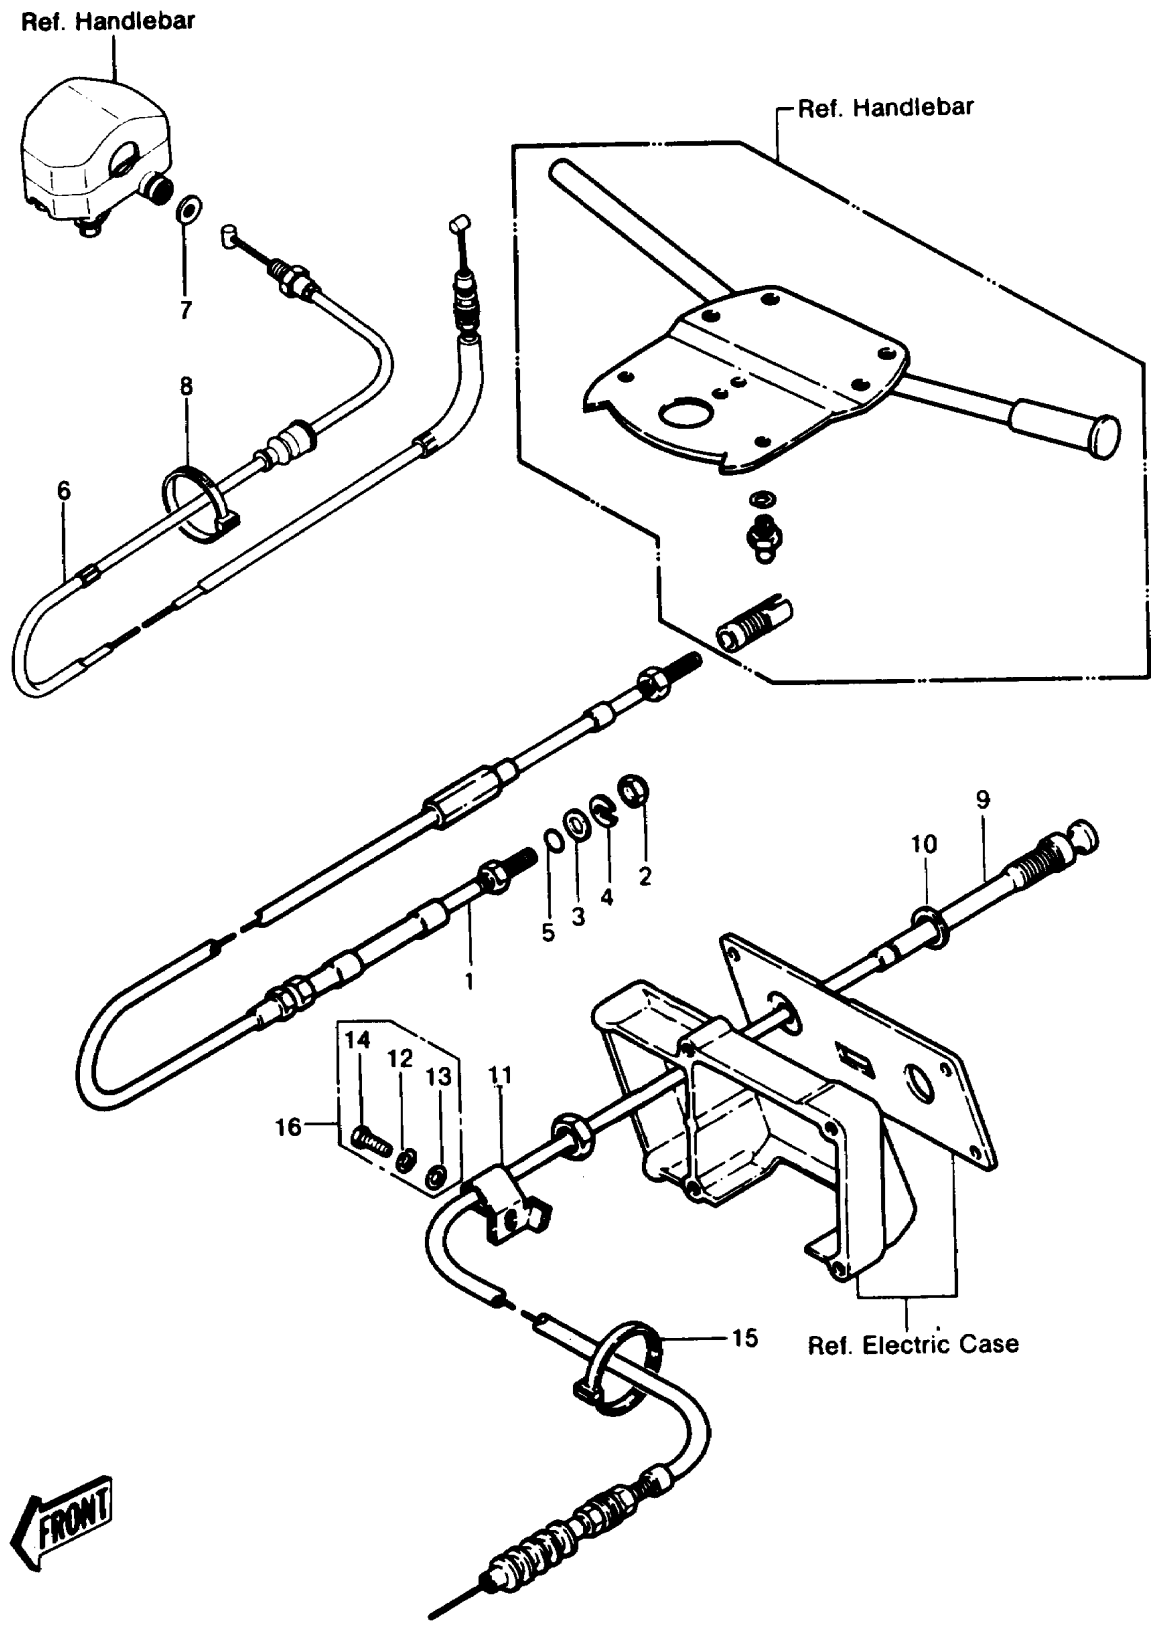

1988 JS550 PARTS DIAGRAM

CABLES

1988 JS550 PARTS LIST

CABLES

ITEM NAME	PART NUMBER	QUANTITY
GASKET (Ref # 10)	92065-538	1
CLAMP,CHOKE CABLE (Ref # 11)	92037-544	1
BAND,L=123 (Ref # 15)	92072-030	1
BOLT,6X12 (Ref # 16)	92150-3709	1
CABLE-STRG (Ref # 1A)	59406-3709	1
NUT,20MM (Ref # 2)	92015-526	1
WASHER (Ref # 3)	92022-535	1
RING-SNAP (Ref # 4)	92036-501	1
O RING,11MM (Ref # 5)	670B2011	1
CABLE-THROTTLE (Ref # 6A)	54012-3712	1
W-PLAIN-S,10MM (Ref # 7)	410S1000	1
BAND,L=123 (Ref # 8)	92072-030	1
CABLE-CHOKE (Ref # 9A)	59401-3704	1