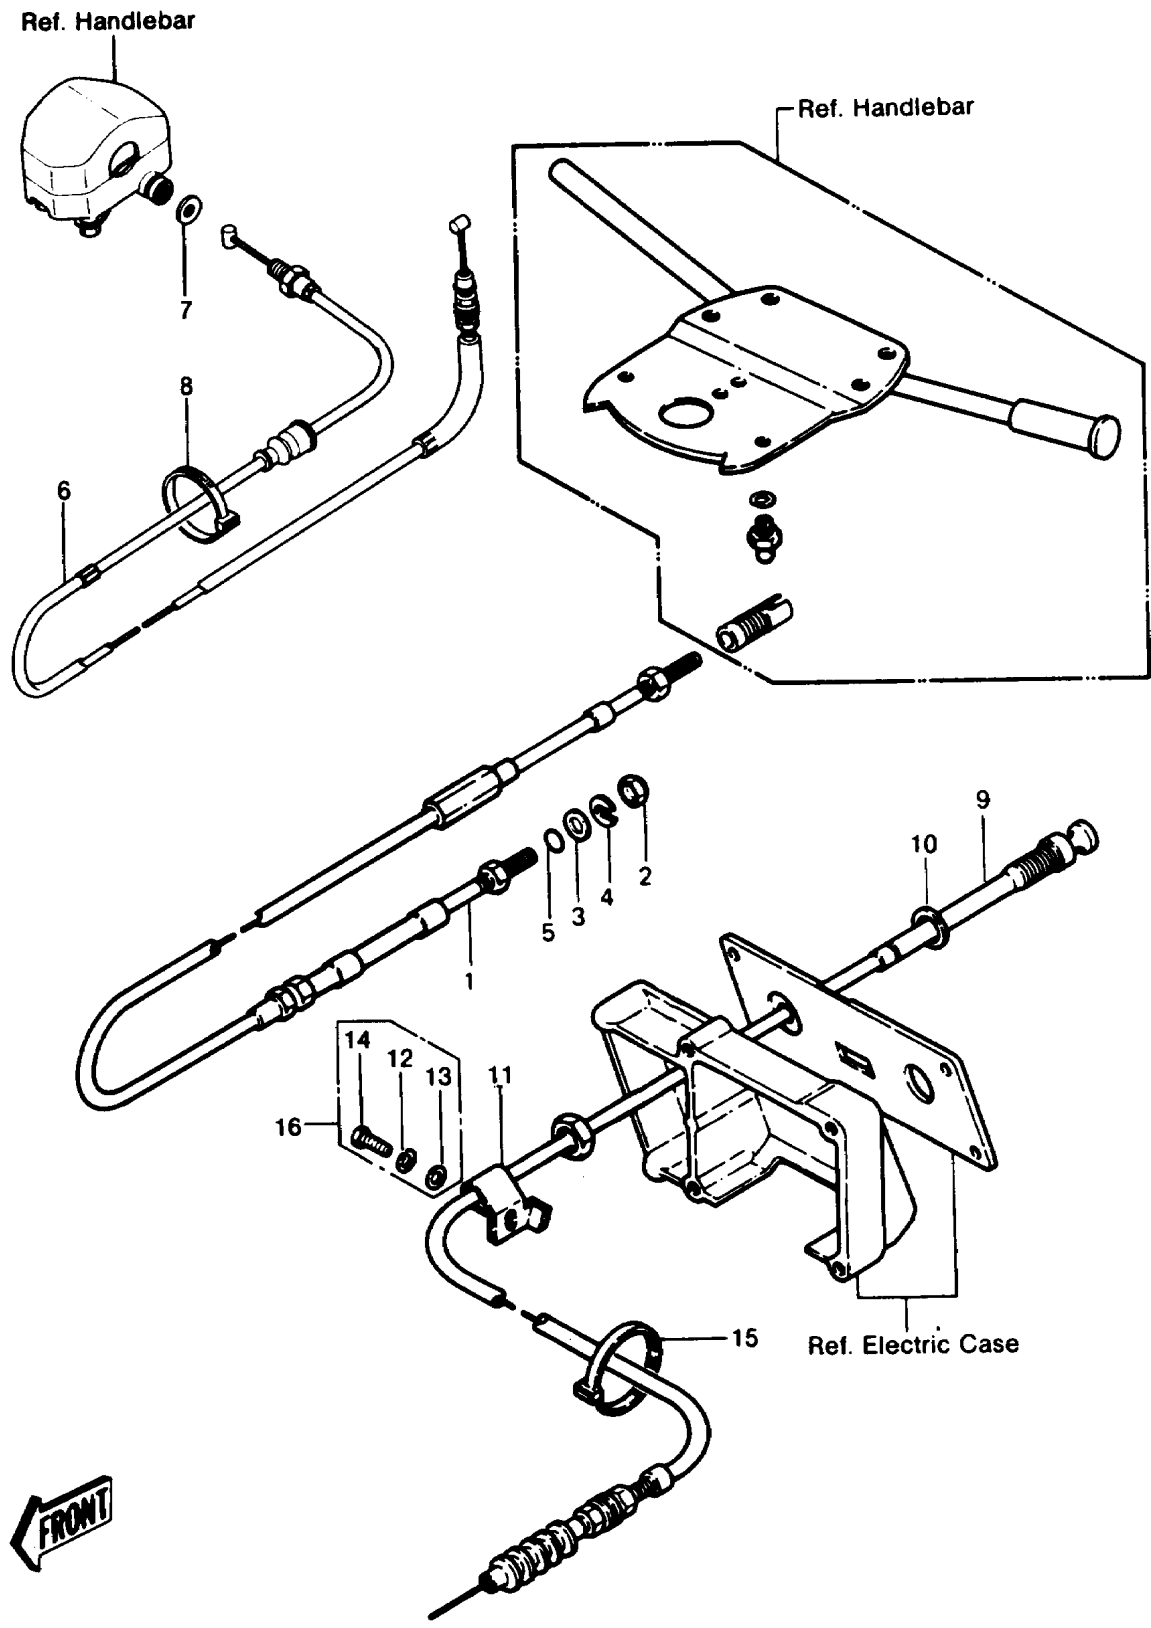

1989 JS550 PARTS DIAGRAM

CABLES

1989 JS550 PARTS LIST

CABLES

ITEM NAME	PART NUMBER	QUANTITY
GASKET (Ref # 10)	92065-538	1
CLAMP,CHOKE CABLE (Ref # 11)	92037-544	1
BAND,L=123 (Ref # 15)	92072-030	1
BOLT,6X12 (Ref # 16)	92150-3709	1
CABLE-STRG (Ref # 1A)	59406-3709	1
NUT,20MM (Ref # 2)	92015-526	1
WASHER (Ref # 3)	92022-535	1
RING-SNAP (Ref # 4)	92036-501	1
O RING,11MM (Ref # 5)	670B2011	1
CABLE-THROTTLE (Ref # 6A)	54012-3712	1
W-PLAIN-S,10MM (Ref # 7)	410S1000	1
BAND,L=123 (Ref # 8)	92072-030	1
CABLE-CHOKE (Ref # 9A)	59401-3704	1