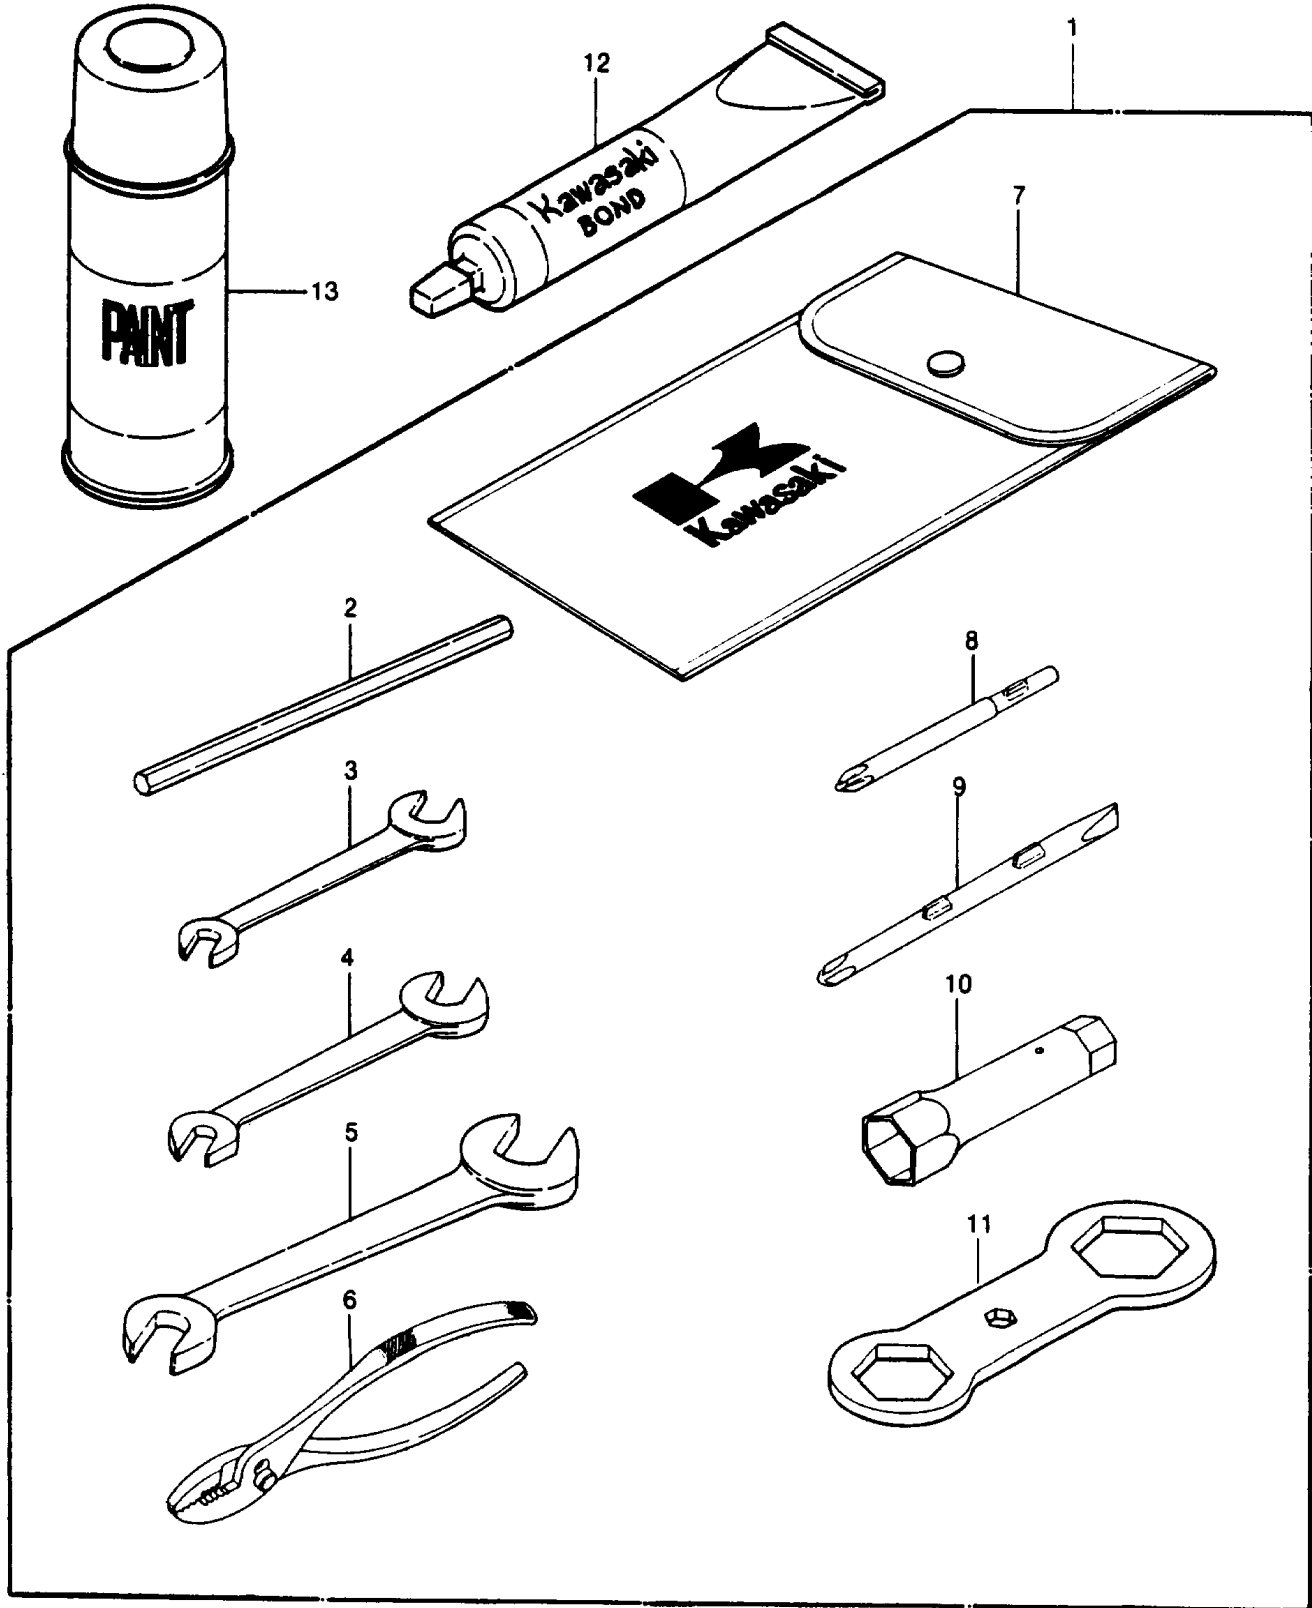

1986 JS550 PARTS DIAGRAM

OWNER TOOLS