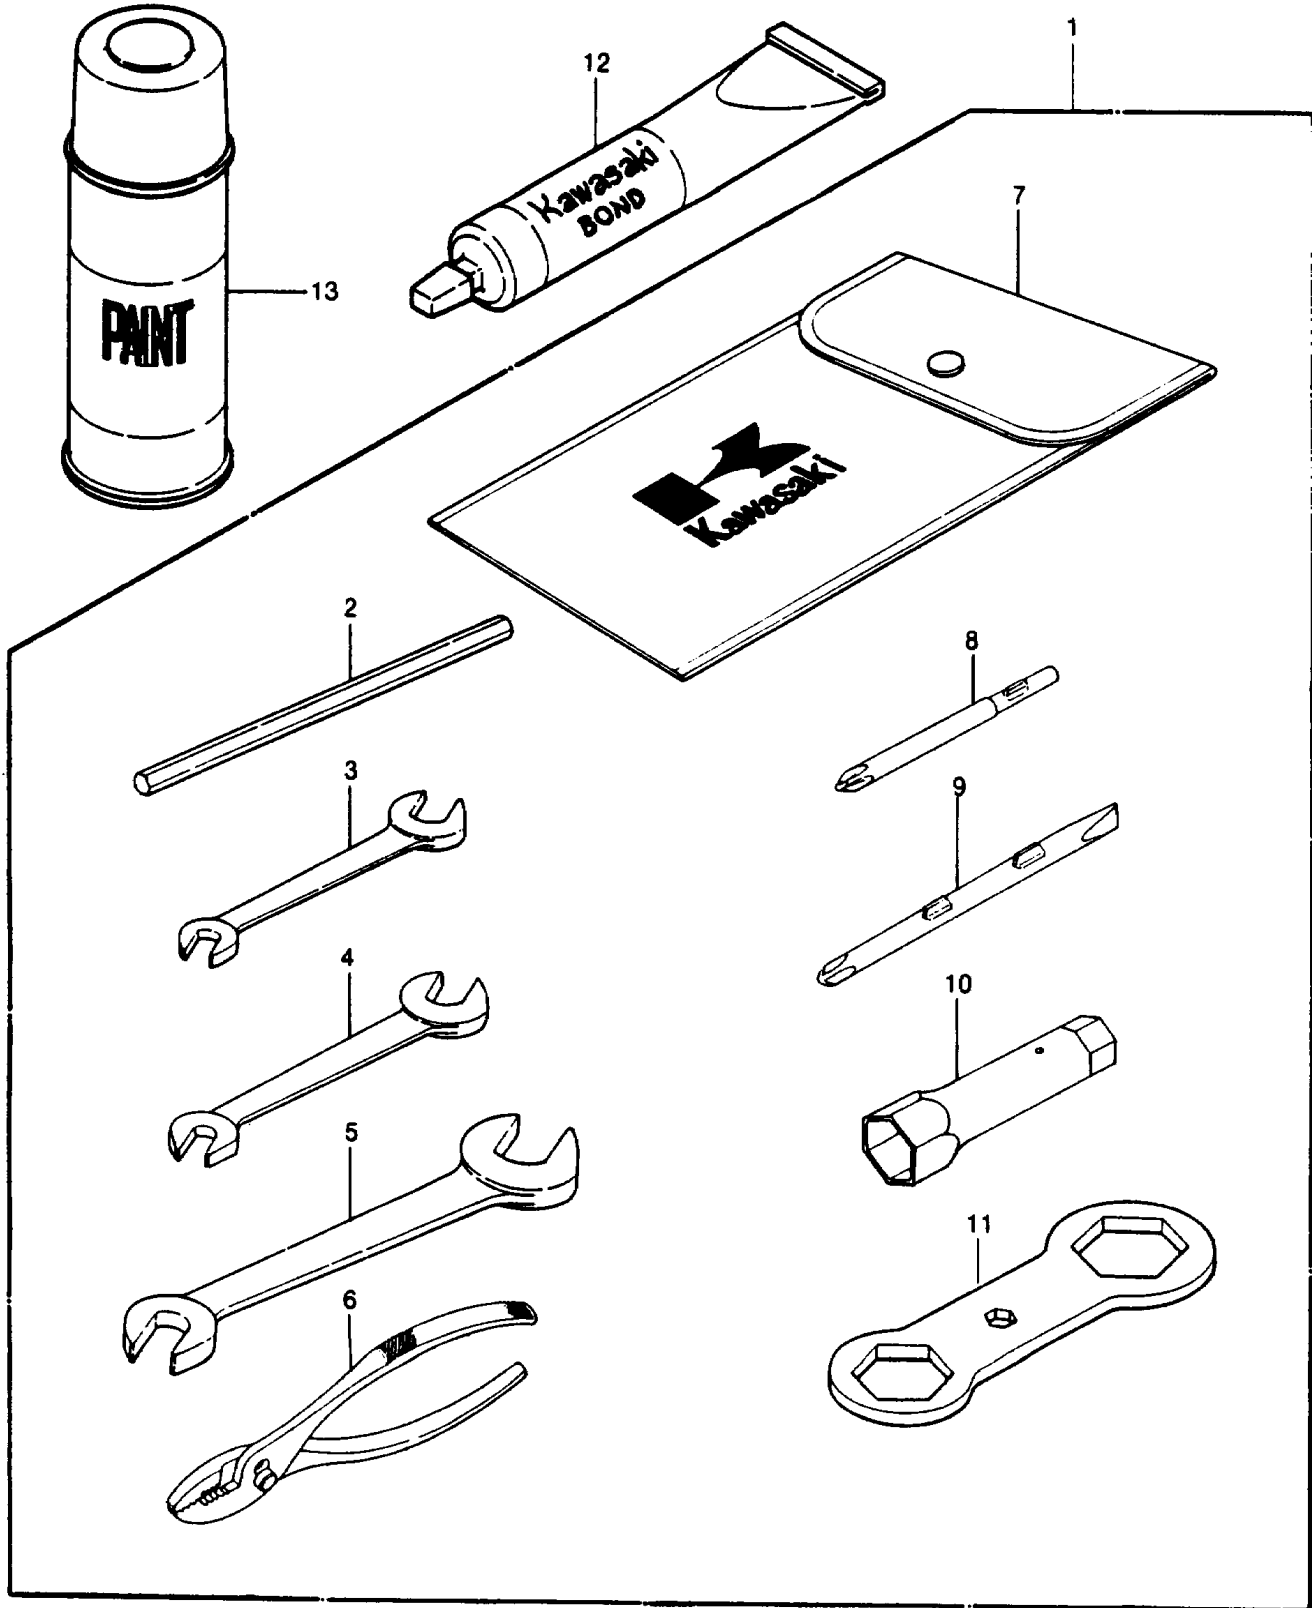

1987 JS550 PARTS DIAGRAM

OWNER TOOLS

1987 JS550 PARTS LIST

OWNER TOOLS

ITEM NAME	PART NUMBER	QUANTITY
TOOL-WRENCH,BOX,21MM (Ref # 10)	92110-1113	1
TOOL-WRENCH,BOX END,27X32 (Ref # 11)	92110-3701	1
GASKET-LIQUID,TUBE,100G,SILVER (Ref # 12)	92104-002	AR
PAINT,OPTIC RED,12OZ.SPRAY CAN (Ref # 13)	57002-4002	AR
TOOLKIT (Ref # 1)	56007-3702	1
TOOL-WRENCH,ALLEN BAR,8X160 (Ref # 2)	92110-3702	1
TOOL-WRENCH,OPEN END,8X10 (Ref # 3)	92126-001	1
TOOL-WRENCH,OPEN END,12X13 (Ref # 4)	92126-002	1
TOOL-WRENCH,OPEN END,14X17 (Ref # 5)	92126-003	1
TOOL-PLIERS (Ref # 6)	92112-003	1
BAG,TOOL (Ref # 7)	56008-1019	1
TOOL-DRIVER,#3PHILLIPS (Ref # 8)	92107-005	1
TOOL-DRIVER,#2PHILLIPS&SLOT (Ref # 9)	92107-1051	1