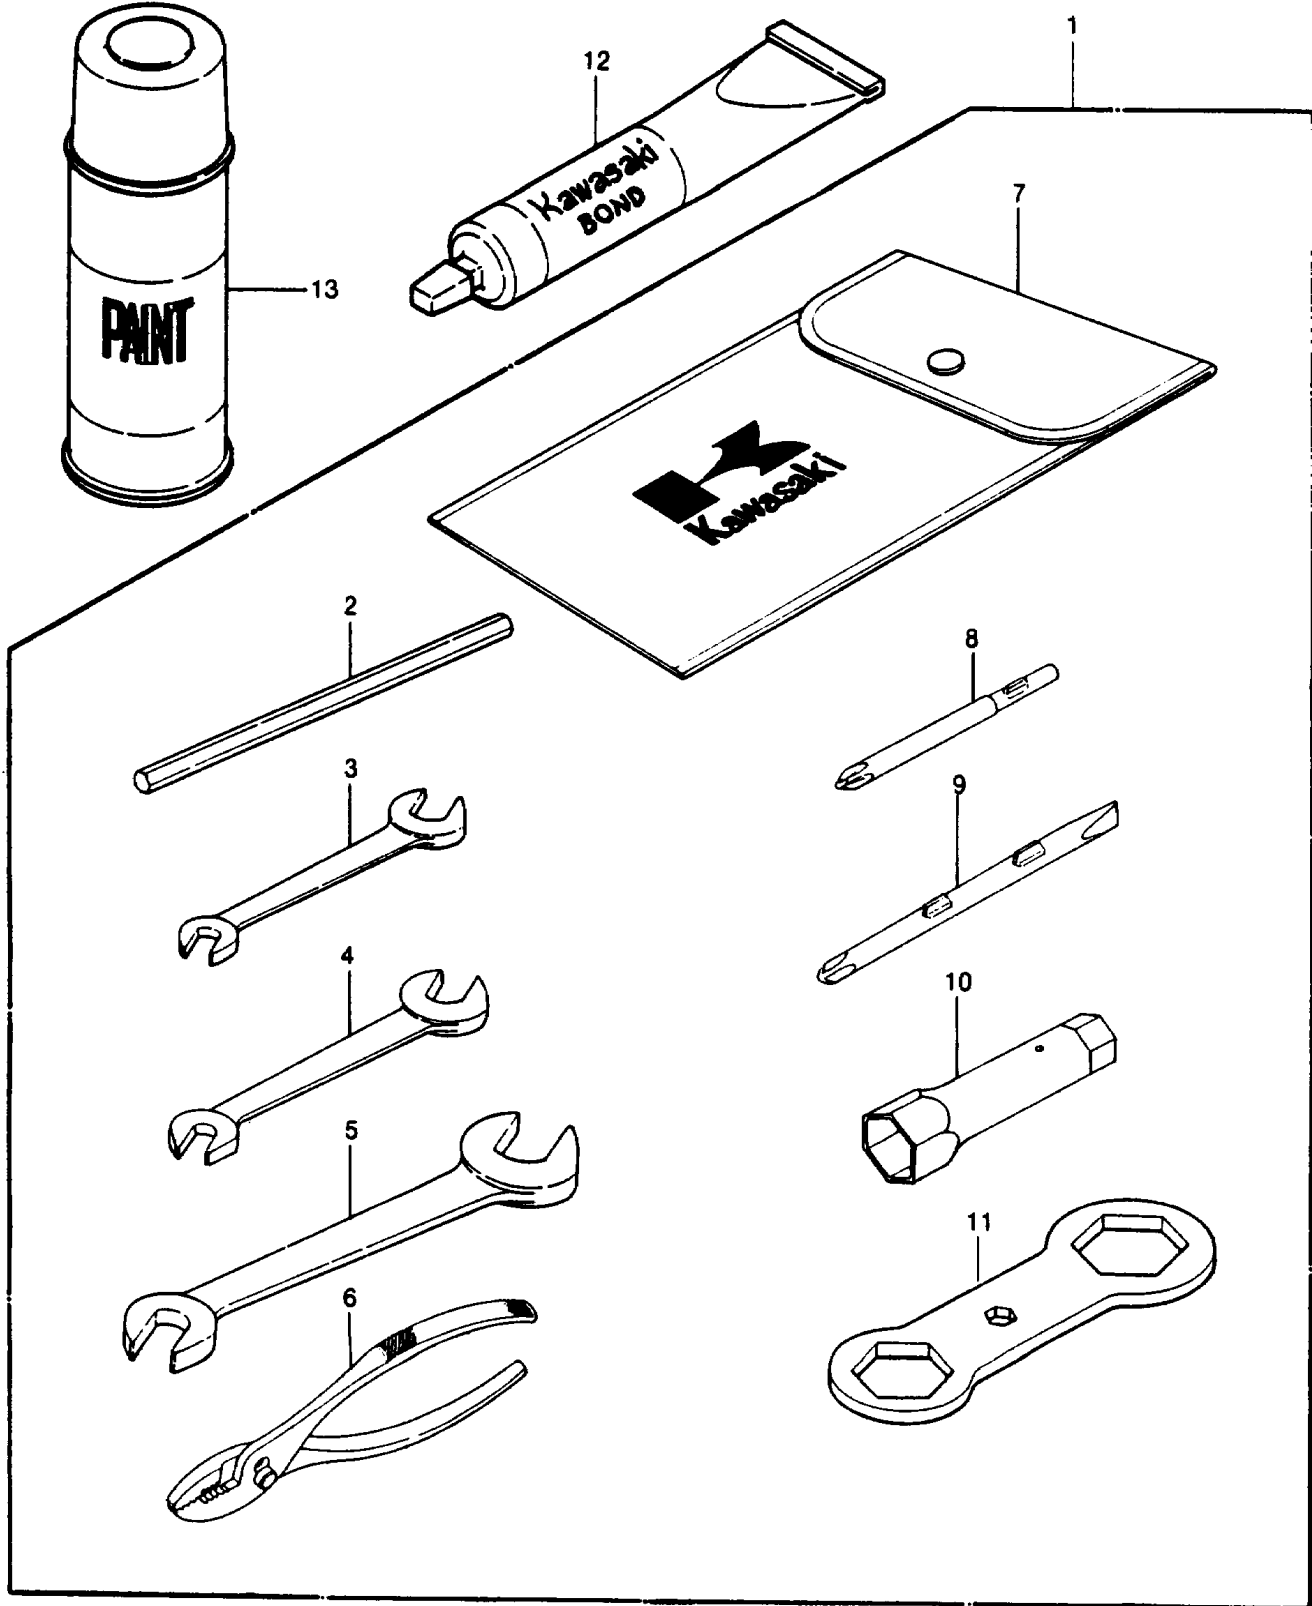

1989 JS550 PARTS DIAGRAM

OWNER TOOLS