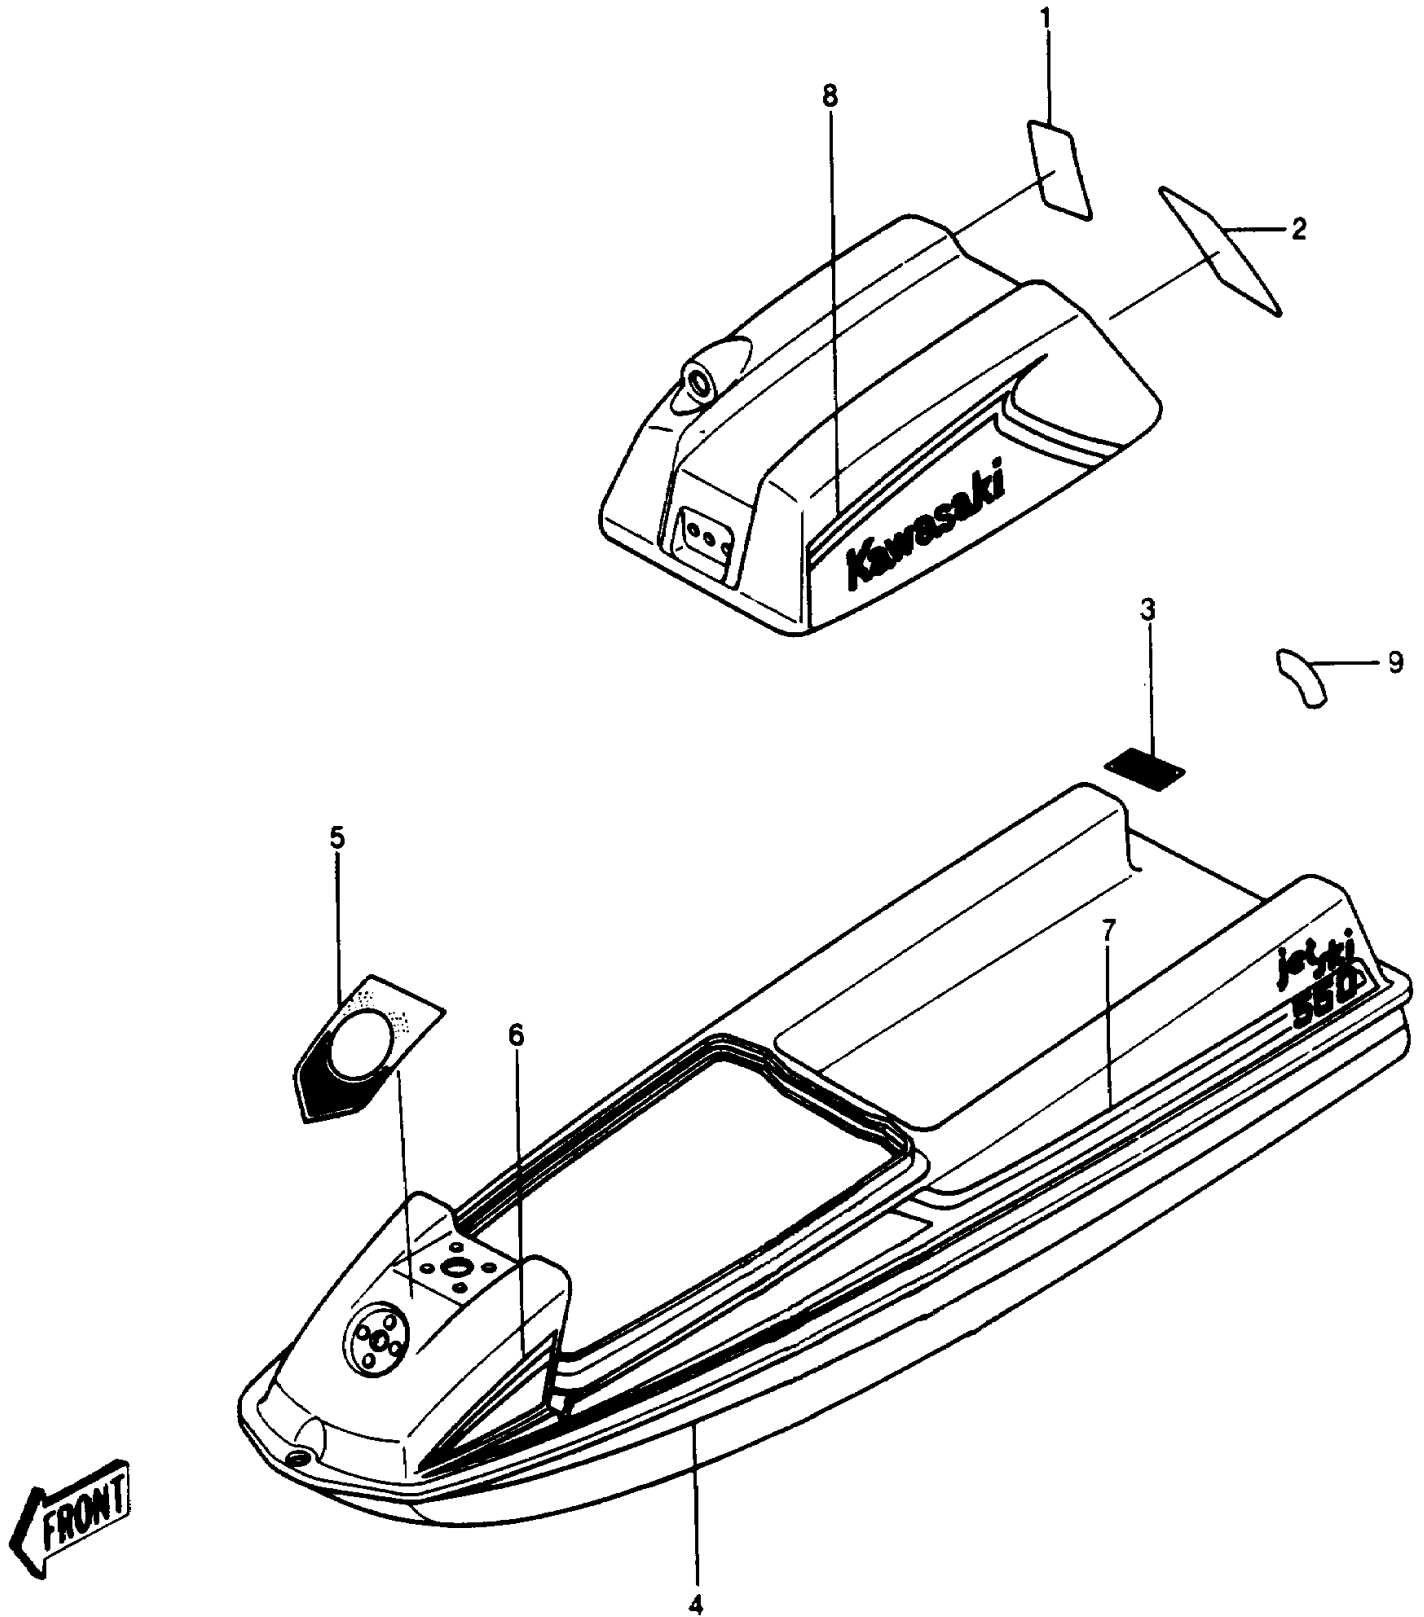

1986 JS550 PARTS DIAGRAM

LABELS (JS550-A5)

1986 JS550 PARTS LIST

LABELS (JS550-A5)

ITEM NAME	PART NUMBER	QUANTITY
LABEL-WARNING,MAINTENANCE (Ref # 1)	56040-3701	1
LABEL-WARNING,SAFETY (Ref # 2)	56040-3703	1
LABEL,FIRE EXTINGUISHER (Ref # 3)	56022-506	1
PATTERN,HULL,RH (Ref # 4A)	56027-4140	1
PATTERN,HULL,LH (Ref # 4)	56027-4139	1
PATTERN,FRONT DECK,UPP (Ref # 5)	56046-1985	1
PATTERN,FRONT DECK,RH (Ref # 6A)	56046-1933	1
PATTERN,FRONT DECK,LH (Ref # 6)	56046-1932	1
PATTERN,REAR DECK,RH (Ref # 7A)	56046-1935	1
PATTERN,REAR DECK,LH (Ref # 7)	56046-1934	1
PATTERN,ENGINE HOOD,RH (Ref # 8A)	56046-1937	1
PATTERN,ENGINE HOOD,LH (Ref # 8)	56046-1936	1
LABEL-WARNING (Ref # 9)	56040-3706	1