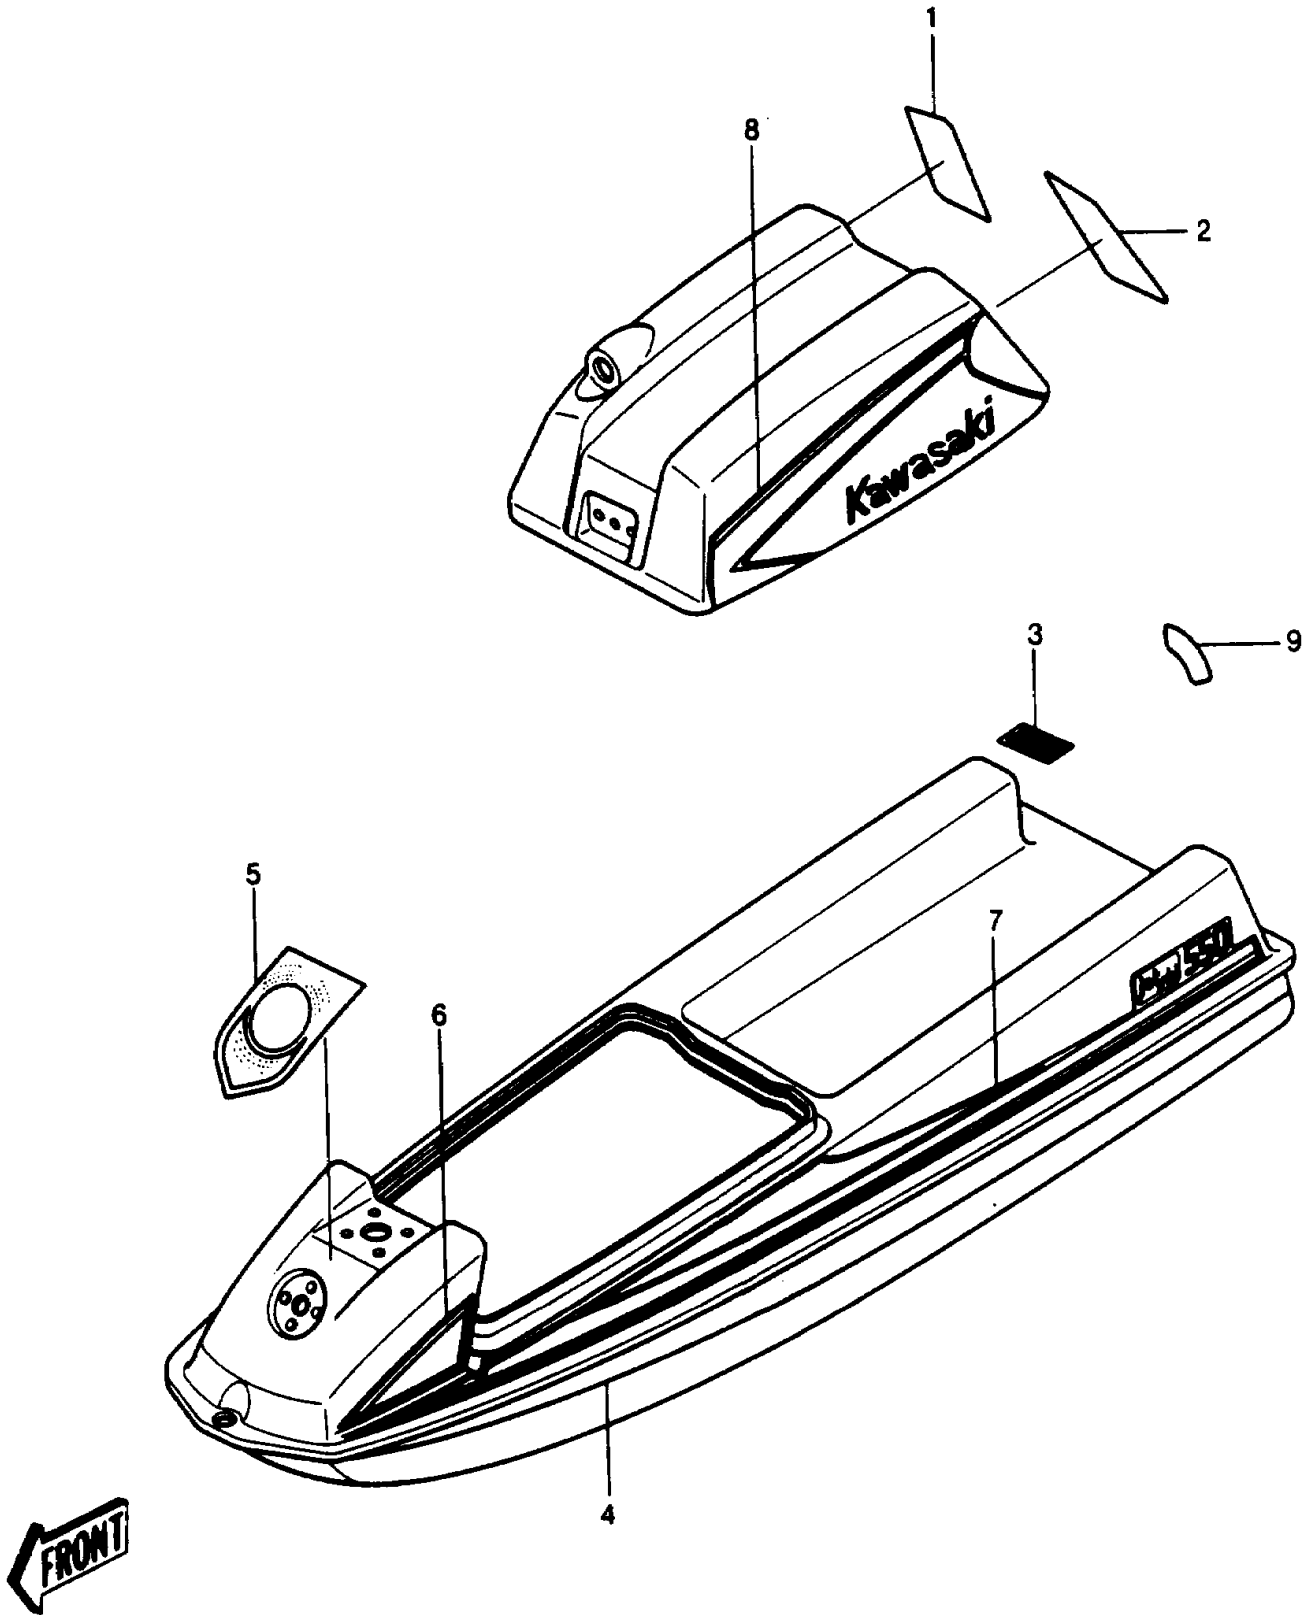

1987 JS550 PARTS DIAGRAM

LABELS (JS550-A6)

1987 JS550 PARTS LIST

LABELS (JS550-A6)

ITEM NAME	PART NUMBER	QUANTITY
LABEL-WARNING,MAINTENANCE (Ref # 1)	56040-3736	1
LABEL-WARNING,SAFETY (Ref # 2)	56040-3732	1
LABEL,FIRE EXTINGUISHER (Ref # 3)	56022-506	1
PATTERN,HULL,RH (Ref # 4A)	56027-4140	1
PATTERN,HULL,LH (Ref # 4)	56027-4139	1
PATTERN,FRONT DECK,UPP (Ref # 5)	56047-1215	1
PATTERN,FRONT DECK,RH (Ref # 6A)	56047-1217	1
PATTERN,FRONT DECK,LH (Ref # 6)	56047-1216	1
PATTERN,REAR DECK,RH (Ref # 7A)	56047-1219	1
PATTERN,REAR DECK,LH (Ref # 7)	56047-1218	1
PATTERN,ENGINE HOOD,RH (Ref # 8A)	56047-1221	1
PATTERN,ENGINE HOOD,LH (Ref # 8)	56047-1220	1
LABEL-WARNING (Ref # 9)	56040-3706	1