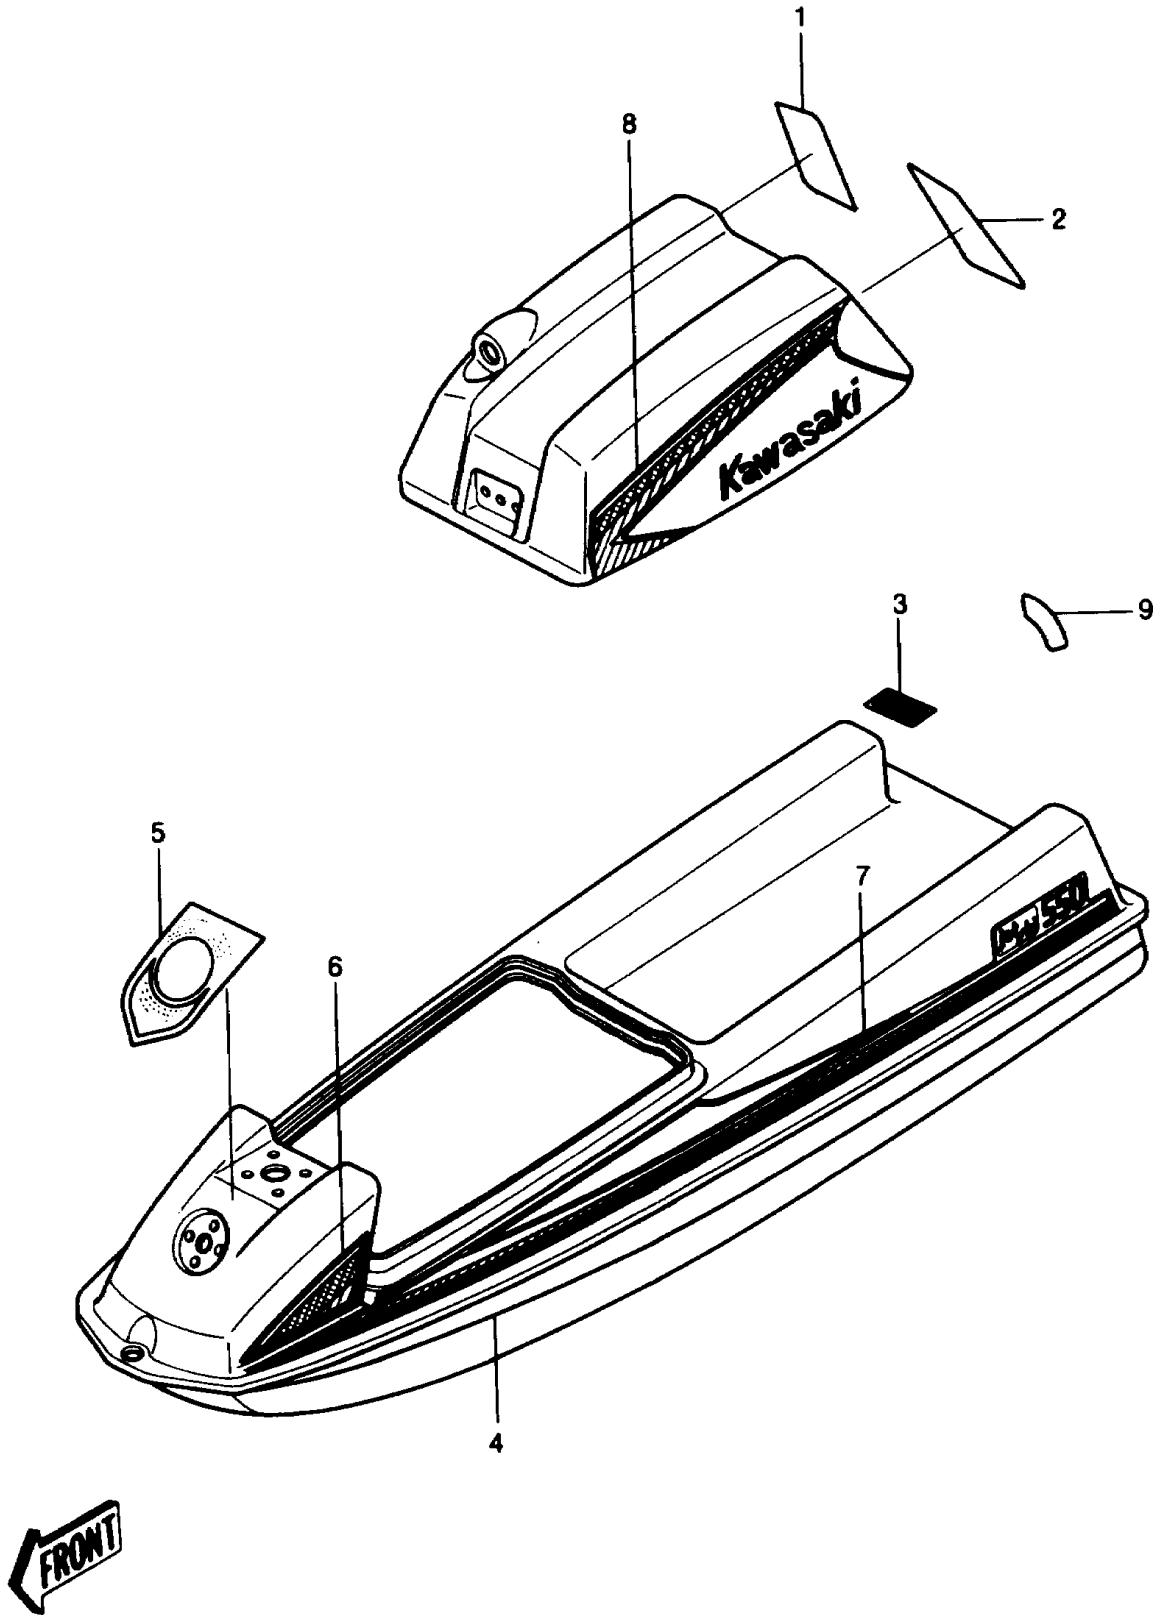

1988 JS550 PARTS DIAGRAM

LABELS (JS550-A7)

1988 JS550 PARTS LIST

LABELS (JS550-A7)

ITEM NAME	PART NUMBER	QUANTITY
LABEL-WARNING,MAINTENANCE (Ref # 1)	56040-3736	1
LABEL-WARNING,SAFETY (Ref # 2)	56040-3732	1
LABEL,FIRE EXTINGUISHER (Ref # 3)	56022-506	1
PATTERN,HULL,RH (Ref # 4A)	56027-4140	1
PATTERN,HULL,LH (Ref # 4)	56027-4139	1
PATTERN,FRONT DECK,UPP (Ref # 5)	56047-1215	1
PATTERN,FRONT DECK,RH (Ref # 6A)	56047-1888	1
PATTERN,FRONT DECK,LH (Ref # 6)	56047-1887	1
PATTERN,REAR DECK,RH (Ref # 7A)	56047-1890	1
PATTERN,REAR DECK,LH (Ref # 7)	56047-1889	1
PATTERN,ENGINE HOOD,RH (Ref # 8A)	56047-1892	1
PATTERN,ENGINE HOOD,LH (Ref # 8)	56047-1891	1
LABEL-WARNING (Ref # 9)	56040-3706	1