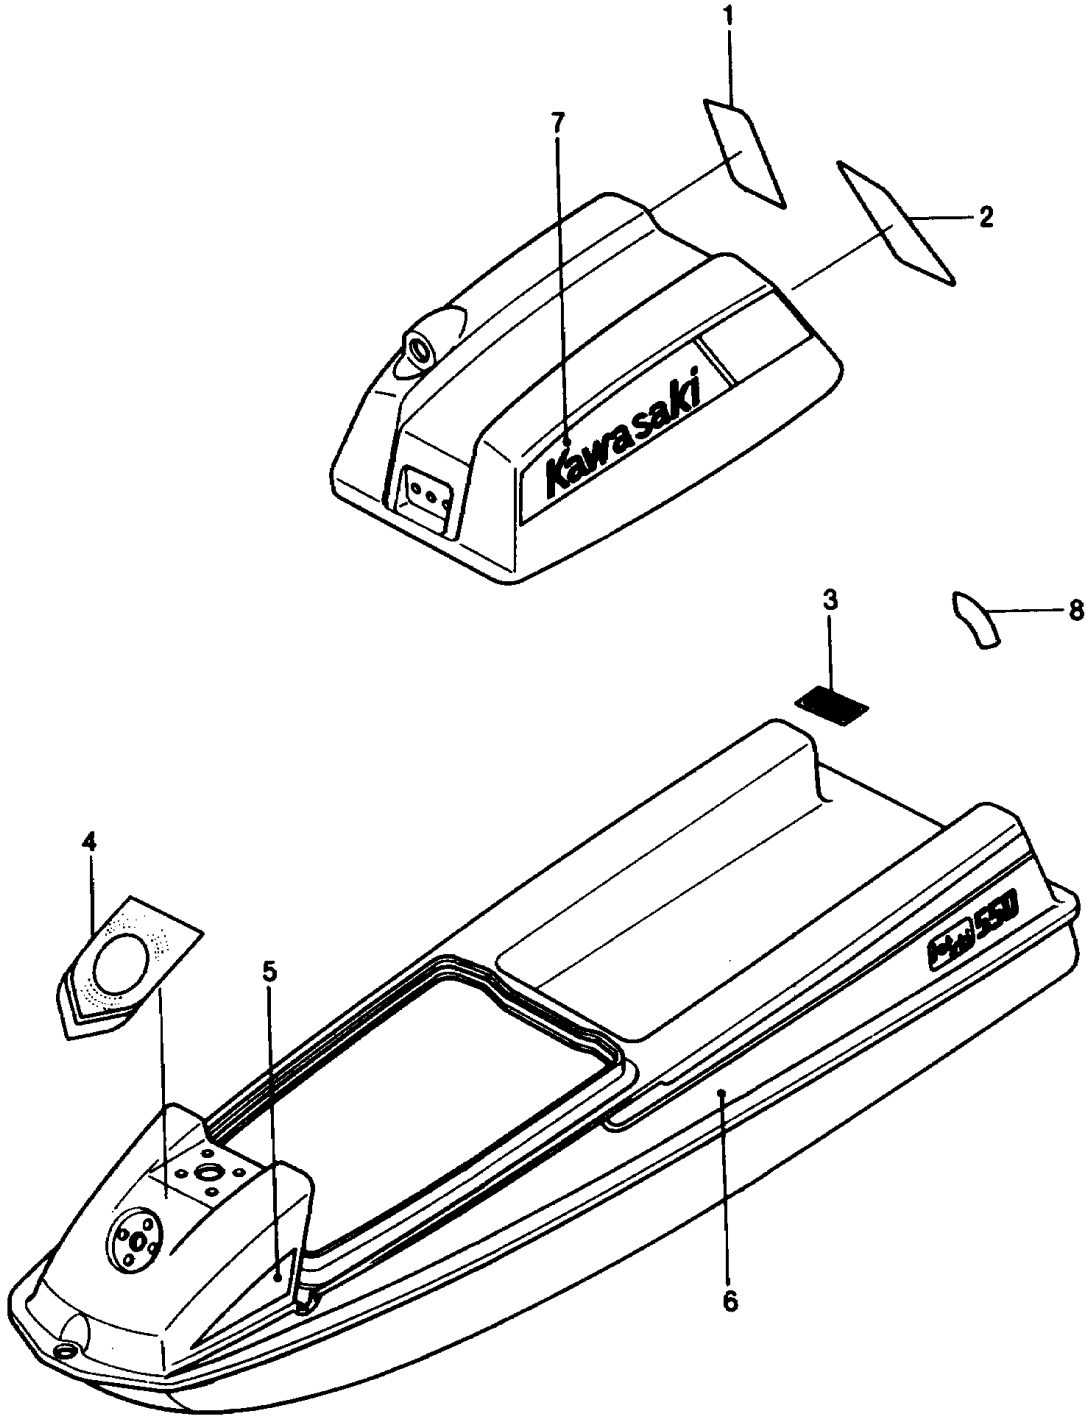

1989 JS550 PARTS DIAGRAM

LABELS (JS550-A8)

1989 JS550 PARTS LIST

LABELS (JS550-A8)

ITEM NAME	PART NUMBER	QUANTITY
LABEL-WARNING,MAINTENANCE (Ref # 1)	56040-3736	1
LABEL-WARNING,SAFETY (Ref # 2)	56040-3732	1
LABEL,FIRE EXTINGUISHER (Ref # 3)	56022-506	1
PATTERN,FRONT DECK,UPP (Ref # 4)	56048-1598	1
PATTERN,FRONT DECK,RH (Ref # 5A)	56048-1600	1
PATTERN,FRONT DECK,LH (Ref # 5)	56048-1599	1
PATTERN,REAR DECK,RH (Ref # 6A)	56048-1602	1
PATTERN,REAR DECK,LH (Ref # 6)	56048-1601	1
PATTERN,ENGINE HOOD,RH (Ref # 7A)	56048-1604	1
PATTERN,ENGINE HOOD,LH (Ref # 7)	56048-1603	1
LABEL-WARNING (Ref # 8)	56040-3706	1