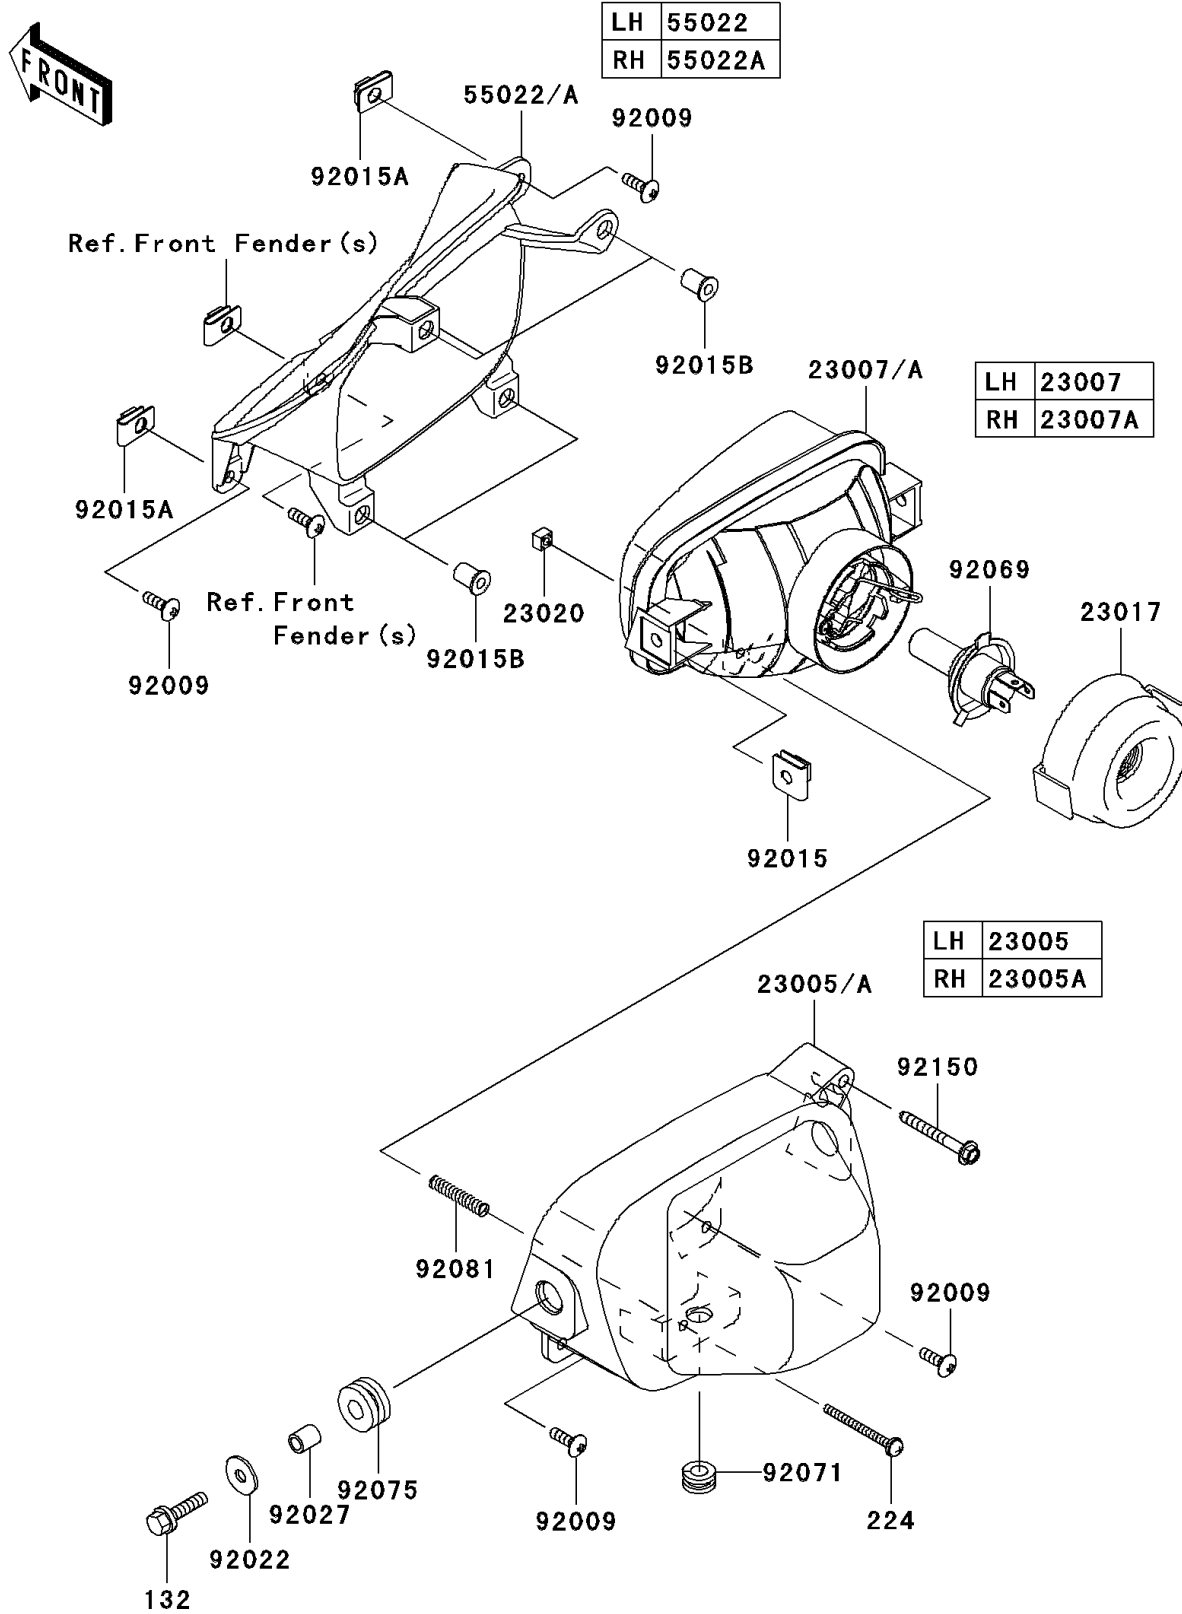

2008 Teryx® 750 4x4 NRA OUTDOORS™ PARTS DIAGRAM

Headlight(s)

F2710

2008 Teryx® 750 4x4 NRA OUTDOORS™ PARTS LIST

Headlight(s)

ITEM NAME	PART NUMBER	QUANTITY
BOLT-FLANGED-SMALL,6X25 (Ref # 132)	132BA0625	4
SCREW-PAN-WP-CROS,4X45 (Ref # 224)	224AA0445	2
BODY-COMP-HEAD LAMP,LH (Ref # 23005)	23005-1180	1
BODY-COMP-HEAD LAMP,RH (Ref # 23005A)	23005-1181	1
LENS-COMP,HEAD LAMP,LH (Ref # 23007)	23007-0113	1
LENS-COMP,HEAD LAMP,RH (Ref # 23007A)	23007-0114	1
SOCKET,HEAD LAMP (Ref # 23017)	23017-0005	2
NUT,4MM,FOCUS ADJUST (Ref # 23020)	23020-018	2
COVER-HEAD LAMP,LH (Ref # 55022)	55022-0035	1
COVER-HEAD LAMP,RH (Ref # 55022A)	55022-0036	1
SCREW,5X16,BLACK (Ref # 92009)	92009-1654	8
NUT,6MM (Ref # 92015)	92015-1094	4
NUT,5MM (Ref # 92015A)	92015-1710	4
NUT,WELL,5MM (Ref # 92015B)	92015-1757	8
WASHER,6.5X20X1.6 (Ref # 92022)	92022-125	4
COLLAR,6.8X10X12 (Ref # 92027)	92027-162	4
BULB,12V 35/35W (Ref # 92069)	92069-0026	2
GROMMET (Ref # 92071)	92071-1128	2
DAMPER (Ref # 92075)	92075-1690	4
SPRING,FOCUS ADJUST (Ref # 92081)	92081-1896	2
BOLT,ADJUST,5X45 (Ref # 92150)	92150-1590	2