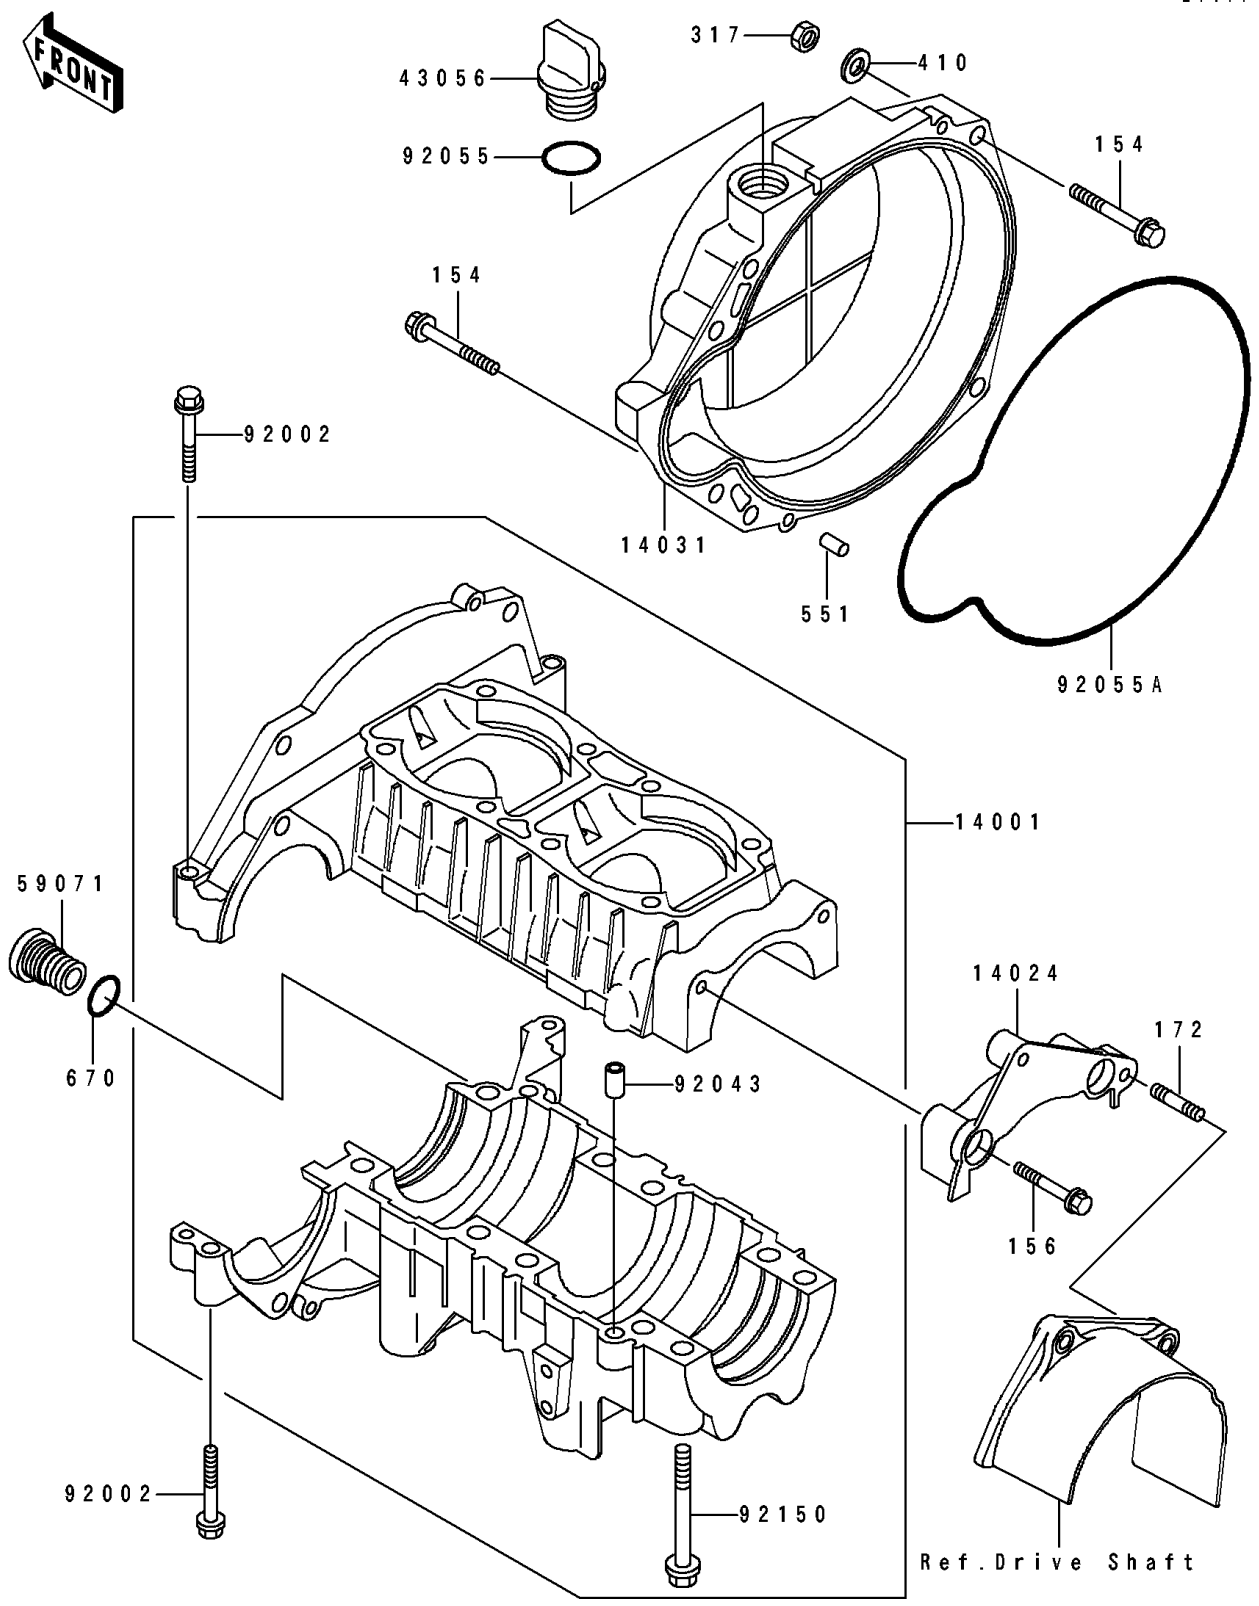

1990 550 SX PARTS DIAGRAM

Crankcase

E1411

1990 550 SX PARTS LIST

Crankcase

ITEM NAME	PART NUMBER	QUANTITY
SET-CRANKCASE (Ref # 14001)	14001-5265	1
COVER (Ref # 14024)	14024-3778	1
COVER-GENERATOR (Ref # 14031)	14031-3705	1
BREATHER-BRAKE (Ref # 43056)	43056-502	1
JOINT (Ref # 59071)	59071-516	1
BOLT,6X40 (Ref # 92002)	92002-3716	3
PIN,DOWEL,6.3X8X14 (Ref # 92043)	92042-007	2
RING-O (Ref # 92055)	92055-515	1
RING-O (Ref # 92055A)	92055-521	1
BOLT,8X65 (Ref # 92150)	92150-3708	10
BOLT-WP-SMALL (Ref # 154)	154R0845	4
BOLT-WP (Ref # 156)	156R0635	2
BOLT-STUD (Ref # 172)	172R0620	2
NUT-HEX-SMALL (Ref # 317)	317R0800	2
WASHER-PLAIN-SMALL,8MM (Ref # 410)	410S0800	2
PIN-DOWEL (Ref # 551)	551R0612	2
O RING,16MM (Ref # 670)	670B2016	1