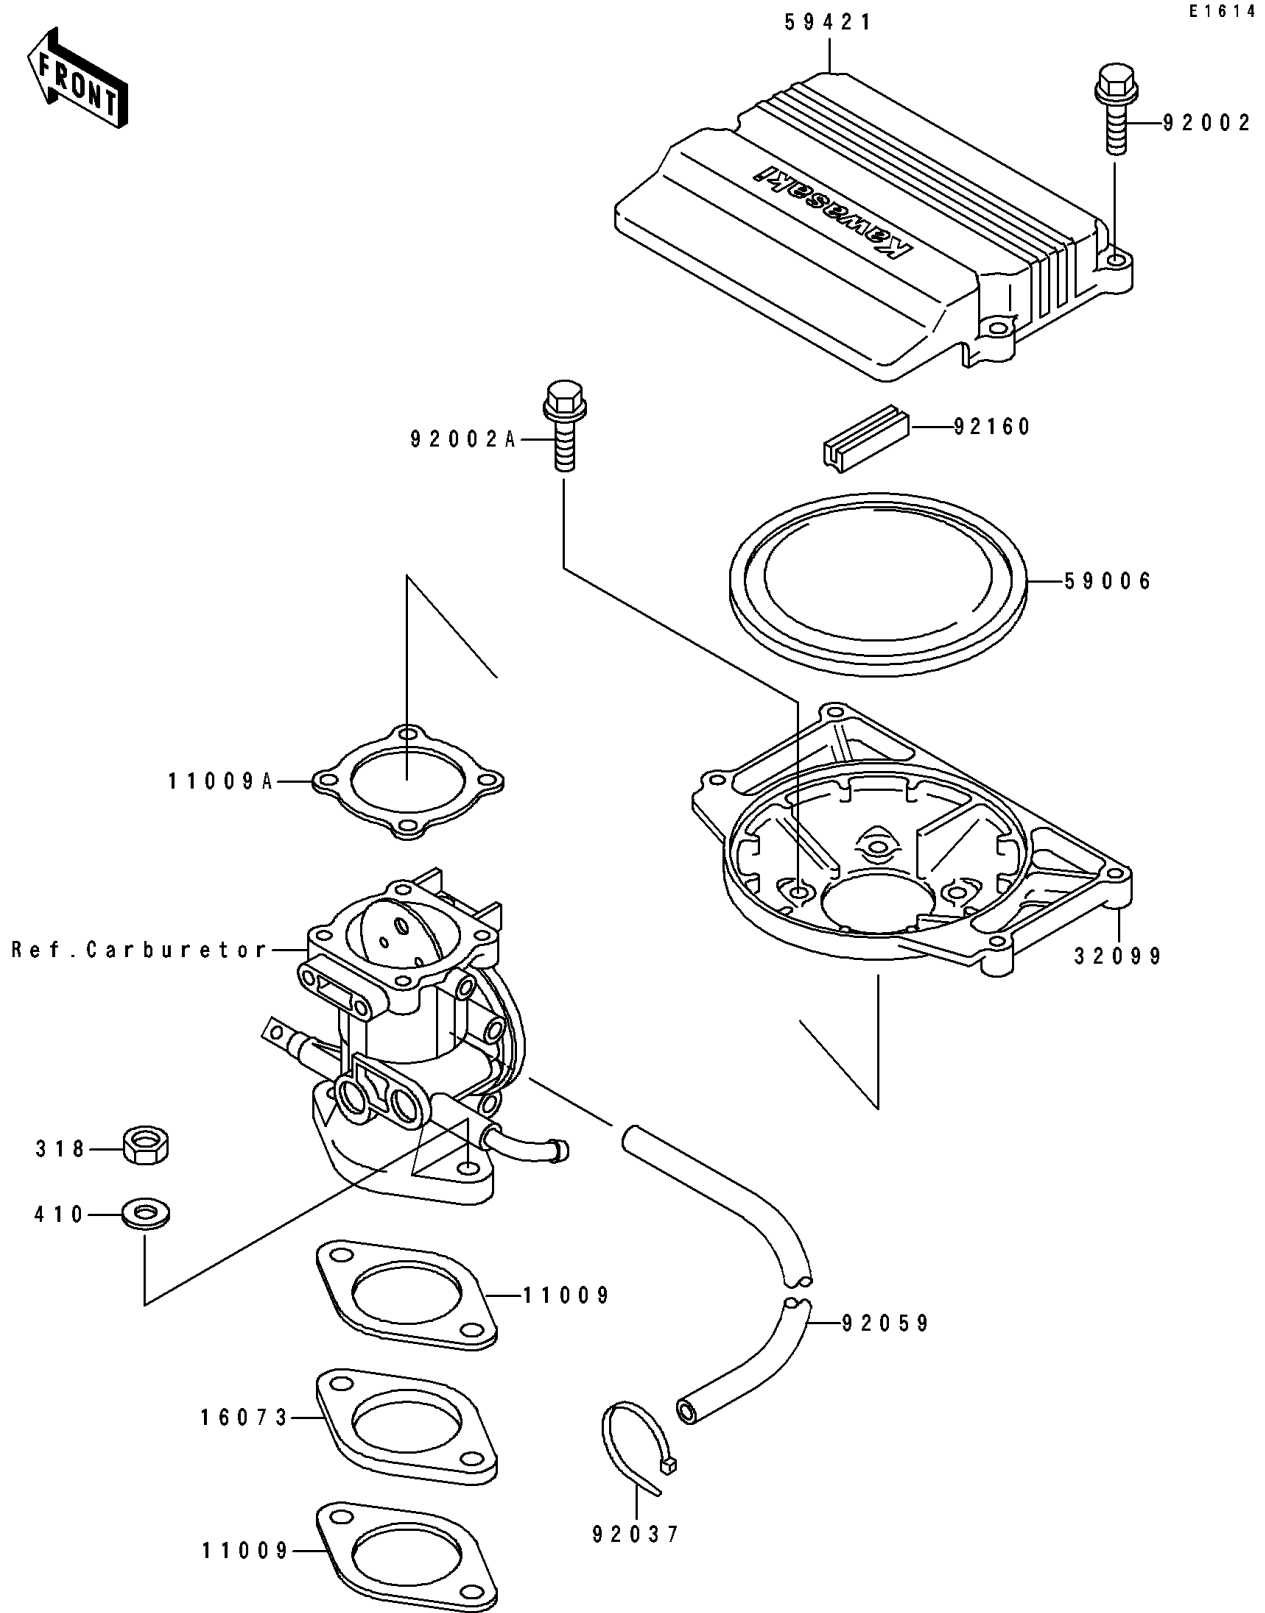

# 1990 550 SX PARTS DIAGRAM

Flame Arrester

## 1990 550 SX PARTS LIST

### Flame Arrester

ITEM NAME	PART NUMBER	QUANTITY
GASKET,INSULATOR (Ref # 11009)	11009-3056	2
GASKET,ARRESTER CASE (Ref # 11009A)	11009-3057	1
INSULATOR (Ref # 16073)	16073-3007	1
CASE (Ref # 32099)	32099-2088	1
ARRESTER-FLAME (Ref # 59006)	59006-3704	1
COVER-INTAKE (Ref # 59421)	59421-3704	1
BOLT,6X25 (Ref # 92002)	92002-3714	4
BOLT,6X20 (Ref # 92002A)	92002-3755	4
CLAMP (Ref # 92037)	92037-1173	1
TUBE,PULS (Ref # 92059)	92059-518	1
DAMPER (Ref # 92160)	92160-3753	1
NUT-HEX-SMALL (Ref # 318)	318R0800	2
WASHER-PLAIN-SMALL,8MM (Ref # 410)	410S0800	2