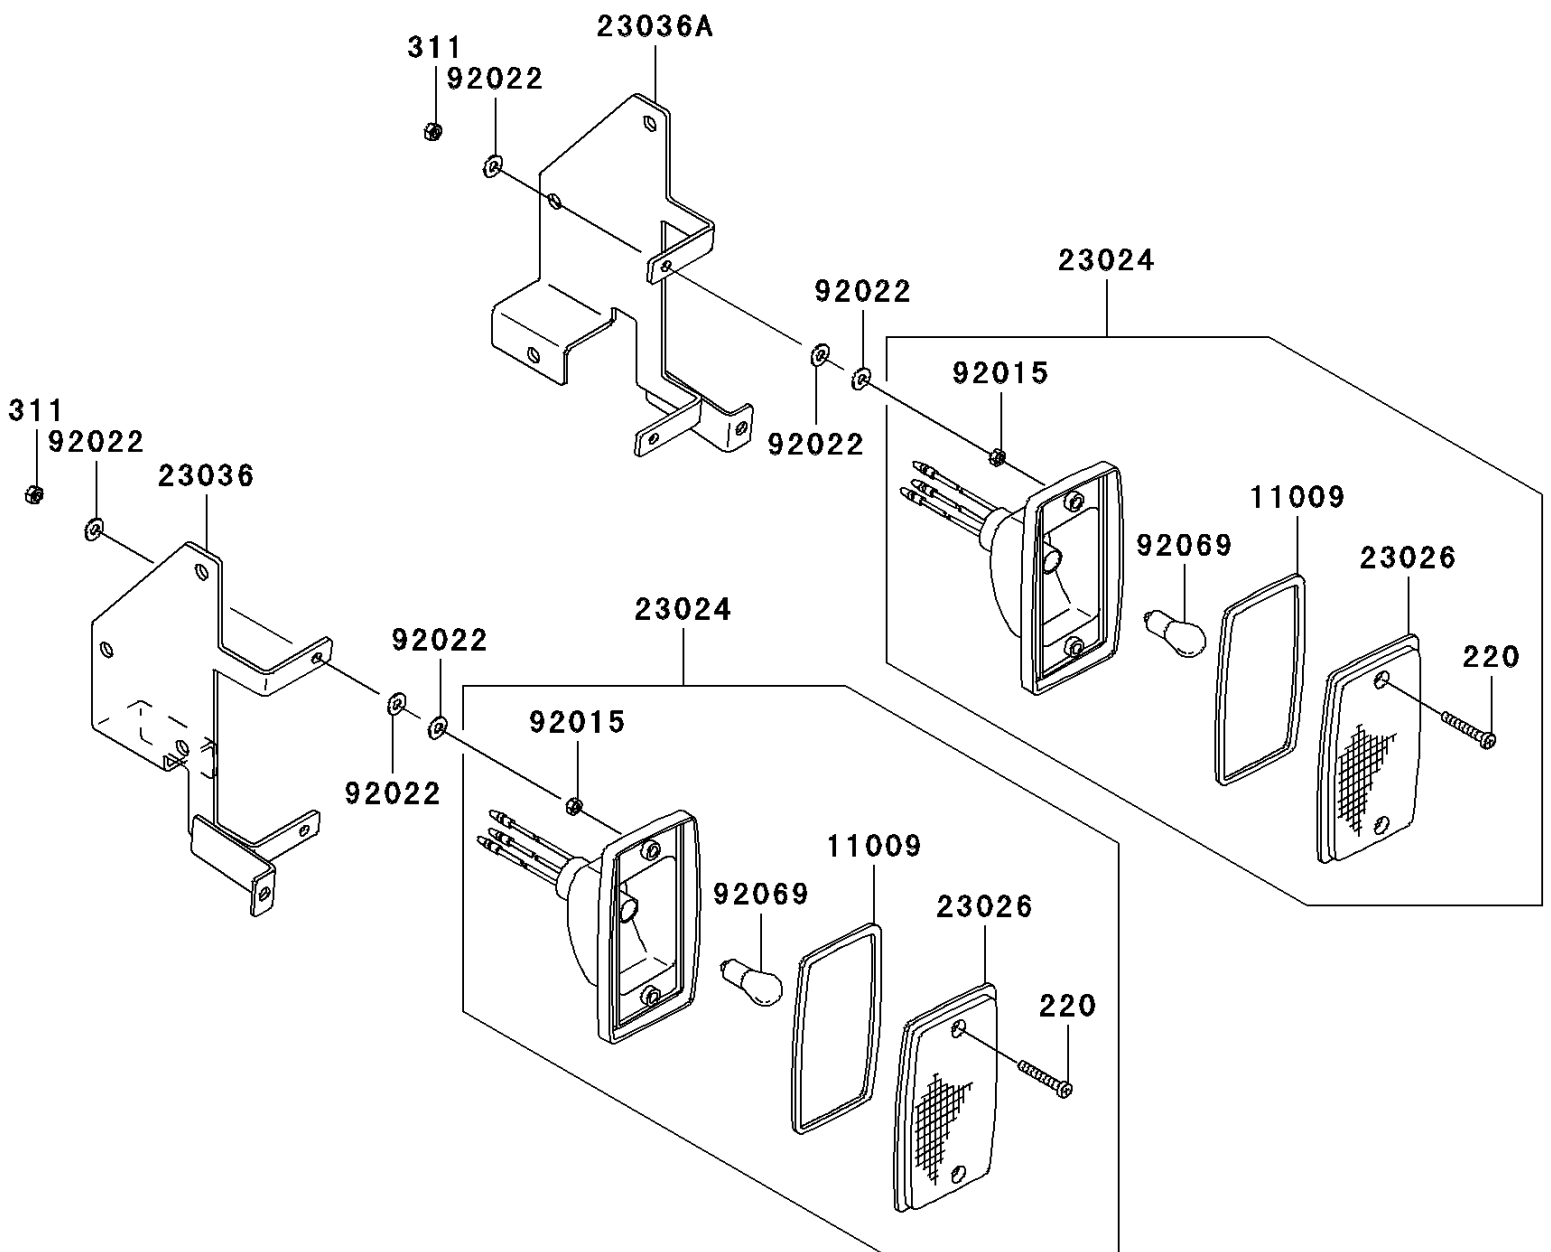

2008 Teryx® 750 4x4 NRA OUTDOORS™ PARTS DIAGRAM

Taillight(s)

F2720

2008 Teryx® 750 4x4 NRA OUTDOORS™ PARTS LIST

Taillight(s)

| ITEM NAME | PART NUMBER | QUANTITY |
|-------------------------------------|-------------|----------|
| SCREW-PAN-CROS,4X25 (Ref # 220) | 220AA0425 | 4 |
| NUT-HEX (Ref # 311) | 311AA0400 | 4 |
| GASKET,TAIL LAMP (Ref # 11009) | 11009-4004 | 2 |
| LAMP-ASSY-TAIL (Ref # 23024) | 23024-1139 | 2 |
| LENS,TAIL LAMP (Ref # 23026) | 23026-1239 | 2 |
| BRACKET-TAIL LAMP,LH (Ref # 23036) | 23036-0010 | 1 |
| BRACKET-TAIL LAMP,RH (Ref # 23036A) | 23036-0011 | 1 |
| NUT,4MM (Ref # 92015) | 92015-1550 | 4 |
| WASHER (Ref # 92022) | 92022-563 | 12 |
| BULB,12V 27/8W (Ref # 92069) | 92069-059 | 2 |