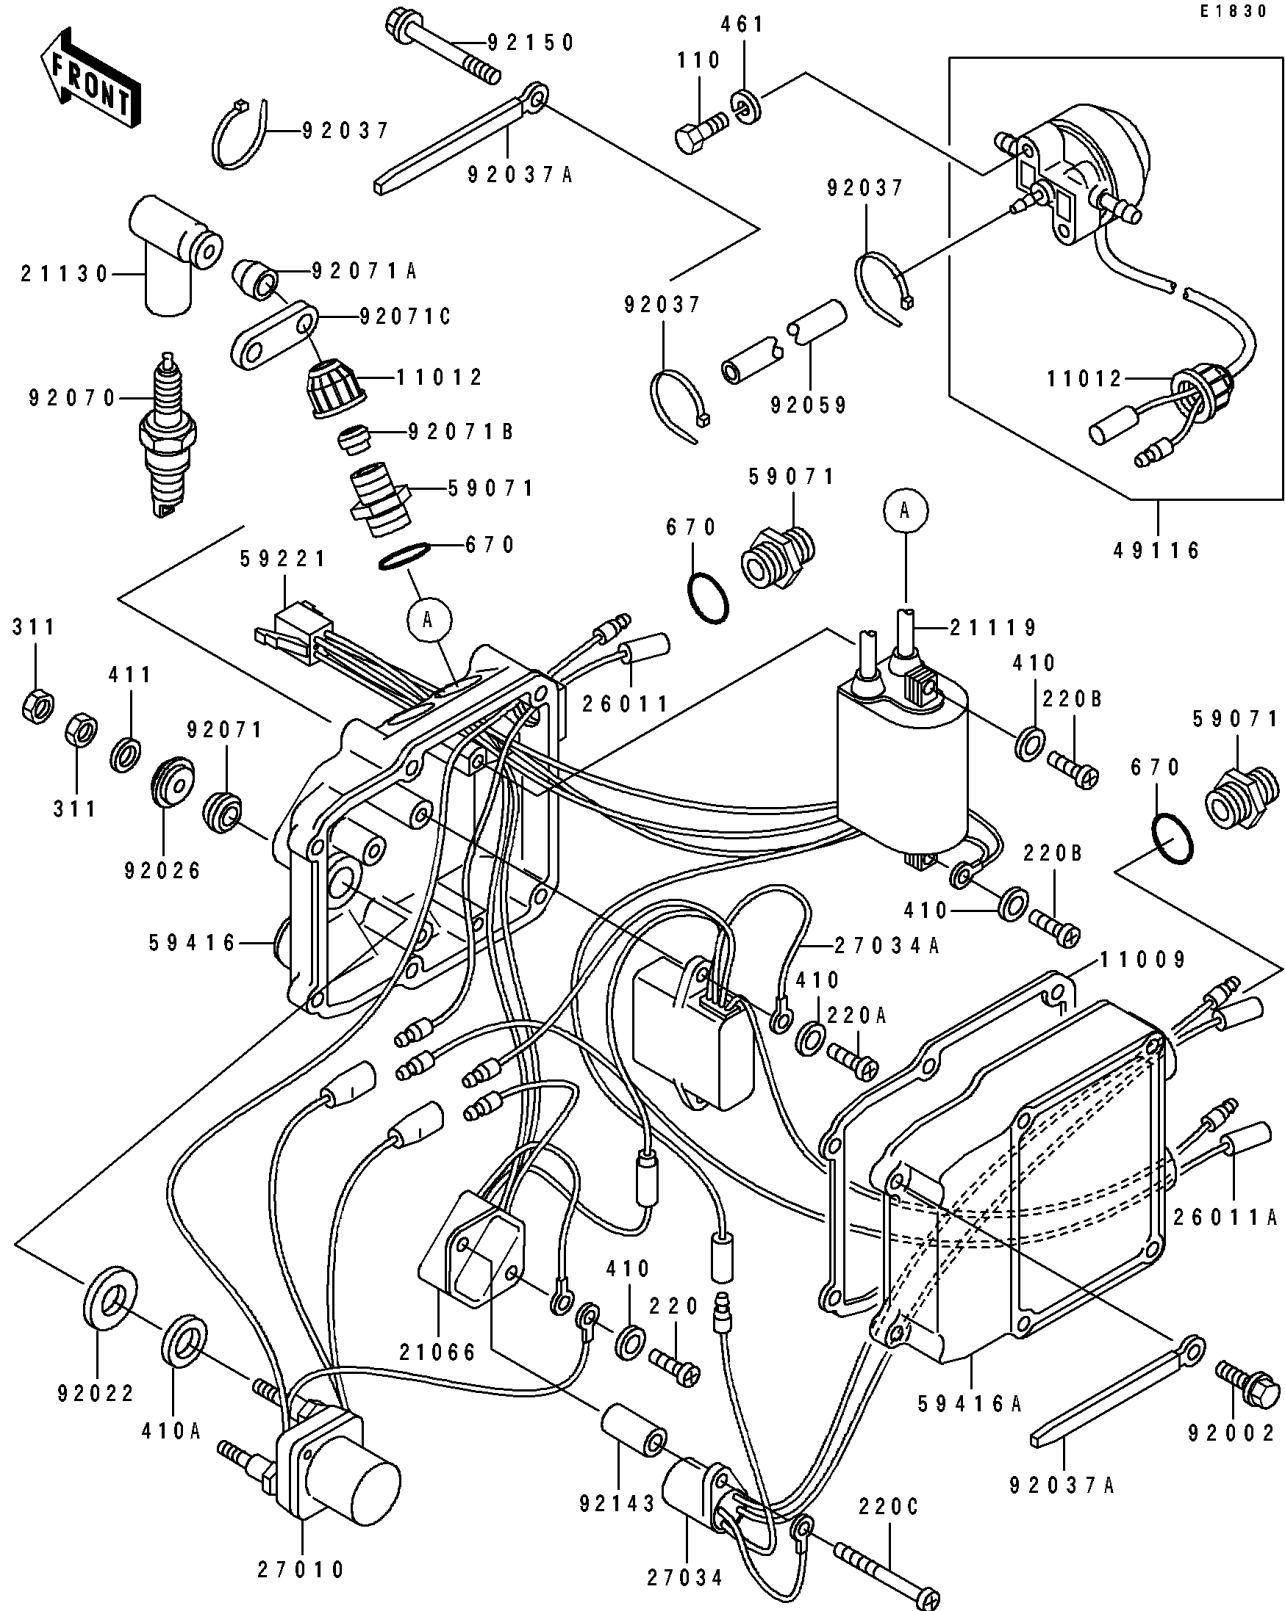

1990 550 SX PARTS DIAGRAM

Ignition Coil

E1830

1990 550 SX PARTS LIST

Ignition Coil

ITEM NAME	PART NUMBER	QUANTITY
GASKET,ELECTRIC CASE (Ref # 11009)	11009-3045	1
CAP (Ref # 11012)	11012-3005	3
REGULATOR-VOLTAGE (Ref # 21066)	21066-3003	1
IGNITER,CDI (Ref # 21119)	21119-3016	1
CAP-SPARK PLUG (Ref # 21130)	21130-1062	2
WIRE-LEAD,ORANGE (Ref # 26011)	26011-3003	1
WIRE-LEAD,RED/WHITE (Ref # 26011A)	26011-3008	1
SWITCH,MAGNETIC (Ref # 27010)	27010-3007	1
RELAY,STOP SWITCH (Ref # 27034)	27034-3002	1
RELAY,RPM LIMITER (Ref # 27034A)	27034-3004	1
VALVE-ASSY,RPM LIMITER (Ref # 49116)	49116-3001	1
JOINT (Ref # 59071)	59071-3001	5
CONNECTOR-CORD (Ref # 59221)	59221-505	1
CASE-ELECTRIC,FR (Ref # 59416)	59416-3004-YR	1
CASE-ELECTRIC,RR (Ref # 59416A)	59416-3005-YR	1
BOLT,6X25 (Ref # 92002)	92002-3714	2
WASHER (Ref # 92022)	92022-3035	2
SPACER (Ref # 92026)	92026-3703	2
CLAMP (Ref # 92037)	92037-1173	4
CLAMP,L=100 (Ref # 92037A)	92037-3736	2
TUBE,FUEL,2.5X185 (Ref # 92059)	92059-3038	1
PLUG-SPARK,BR8ES(NGK) (Ref # 92070)	92070-2078	2
GROMMET (Ref # 92071)	92071-3004	2
GROMMET (Ref # 92071A)	92071-517	2
GROMMET (Ref # 92071B)	92071-527	2
GROMMET (Ref # 92071C)	92071-529	1
COLLAR (Ref # 92143)	92027-3013	1
BOLT,6X80 (Ref # 92150)	92150-3761	4
BOLT,6X14 (Ref # 110)	110R0614	2

1990 550 SX PARTS LIST

Ignition Coil

ITEM NAME	PART NUMBER	QUANTITY
SCREW-PAN-CROS,6X12 (Ref # 220)	220B0612	1
SCREW-PAN-CROS,6X16 (Ref # 220A)	220B0616	2
SCREW-PAN-CROS,6X20,WHITE (Ref # 220B)	220B0620	2
SCREW-PAN-CROS,6X45 (Ref # 220C)	220B0645	1
NUT-HEX,6MM (Ref # 311)	311R0600	4
WASHER-PLAIN-SMALL,6MM (Ref # 410)	410B0600	6
WASHER-PLAIN-SMALL,10MM (Ref # 410A)	410B1000	2
WASHER-PLAIN,6MM (Ref # 411)	411S0600	2
WASHER-SPRING,6MM (Ref # 461)	461S0600	2
O RING,16MM (Ref # 670)	670B2016	5