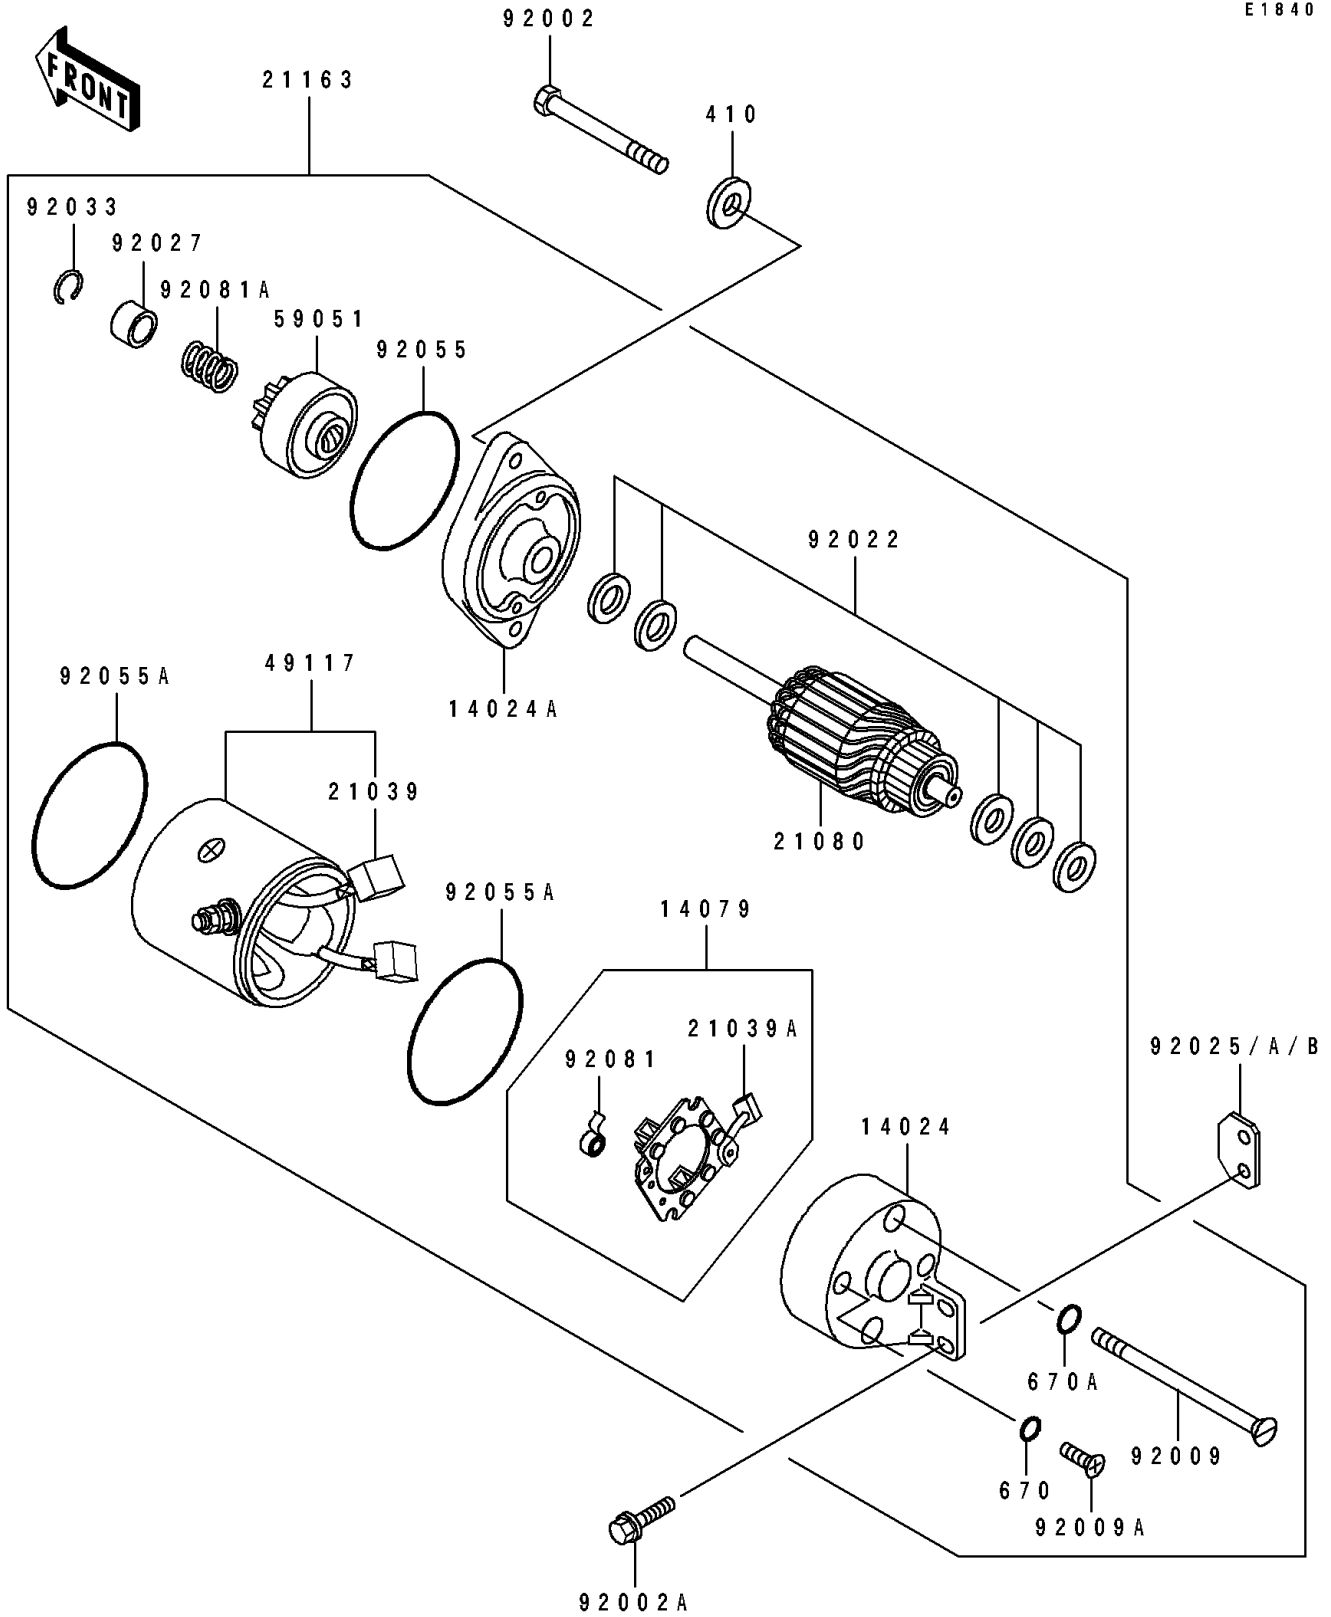

1990 550 SX PARTS DIAGRAM

Starter Motor

E1840

1990 550 SX PARTS LIST

Starter Motor

ITEM NAME	PART NUMBER	QUANTITY
COVER,RR (Ref # 14024)	14025-3027	1
COVER,FR (Ref # 14024A)	14025-3028	1
HOLDER-ASSY,BRUSH (Ref # 14079)	14079-3002	1
BRUSH,(+) (Ref # 21039)	21039-3003	2
BRUSH,(-) (Ref # 21039A)	21039-3004	1
ARMATURE (Ref # 21080)	21080-3701	1
STARTER-ELECTRIC (Ref # 21163)	21163-3003-YR	1
YOKE (Ref # 49117)	49117-3002	1
GEAR-SPUR (Ref # 59051)	59051-3005	1
BOLT,8X70 (Ref # 92002)	92002-3719	2
BOLT,6X20 (Ref # 92002A)	92002-3755	2
SCREW,6X107 (Ref # 92009)	92011-549	2
SCREW,4X8 (Ref # 92009A)	92011-550	2
WASHER,SET (Ref # 92022)	92022-3044	1
SHIM,STARTER,T=0.4 (Ref # 92025)	92025-3012	AR
SHIM,STARTER,T=0.6 (Ref # 92025A)	92025-3013	AR
SHIM,STARTER,T=0.8 (Ref # 92025B)	92025-3014	AR
COLLAR,STOPPER,PINION (Ref # 92027)	92027-513	1
RING-SNAP (Ref # 92033)	92036-517	1
RING-O (Ref # 92055)	92055-516	1
RING-O (Ref # 92055A)	92055-517	2
SPRING,BRUSH (Ref # 92081)	92081-540	3
SPRING,RETURN (Ref # 92081A)	92081-541	1
WASHER-PLAIN-SMALL,8MM (Ref # 410)	410S0800	2
O RING,5MM (Ref # 670)	670B1505	2
O RING,6MM (Ref # 670A)	670B1506	2