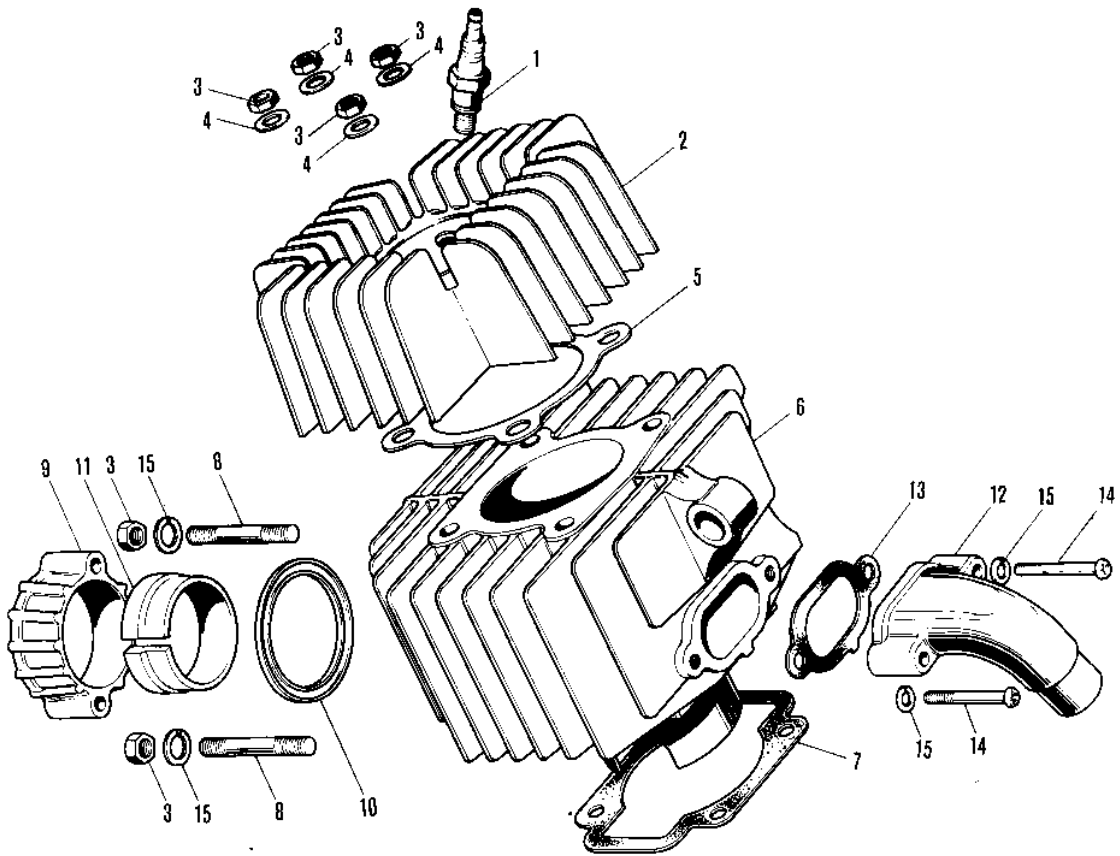

# 1971 Mini-Trail PARTS DIAGRAM

CYLINDER HEAD/CYLINDER (71-75)

## 1971 Mini-Trail PARTS LIST

### CYLINDER HEAD/CYLINDER ('71-'75)

ITEM NAME	PART NUMBER	QUANTITY
SPARK PLUG B7HS (Ref # 1)	B7HS	1
CYLINDER HEAD (Ref # 2)	11001-014	1
NUT 6MM (Ref # 3)	311B0600	6
WASHER PLAIN 6MM (Ref # 4)	411B0600	4
GASKET-CYLINDER HEAD (Ref # 5)	11004-014	1
CYLINDER (Ref # 6)	11005-078	1
GASKET-CYCLINDER BASE (Ref # 7)	11009-008	1
STUD,6X30 (Ref # 8)	172G0630	2
HOLDER,EX PIPE,BLACK (Ref # 9)	18069-035-21	1
GASKET,EXHAUST PIPE H (Ref # 10)	11009-1866	1
INSERT-EXHAUST HOLDER (Ref # 11)	18070-005	1
INLET PIPE (Ref # 12)	11015-023	1
GASKET-INLET PIPE (Ref # 13)	11017-003	1
SCREW PAN HEAD 6X25 (Ref # 14)	220B0625	2
WASHER SPRING 6MM (Ref # 15)	461F0600	4