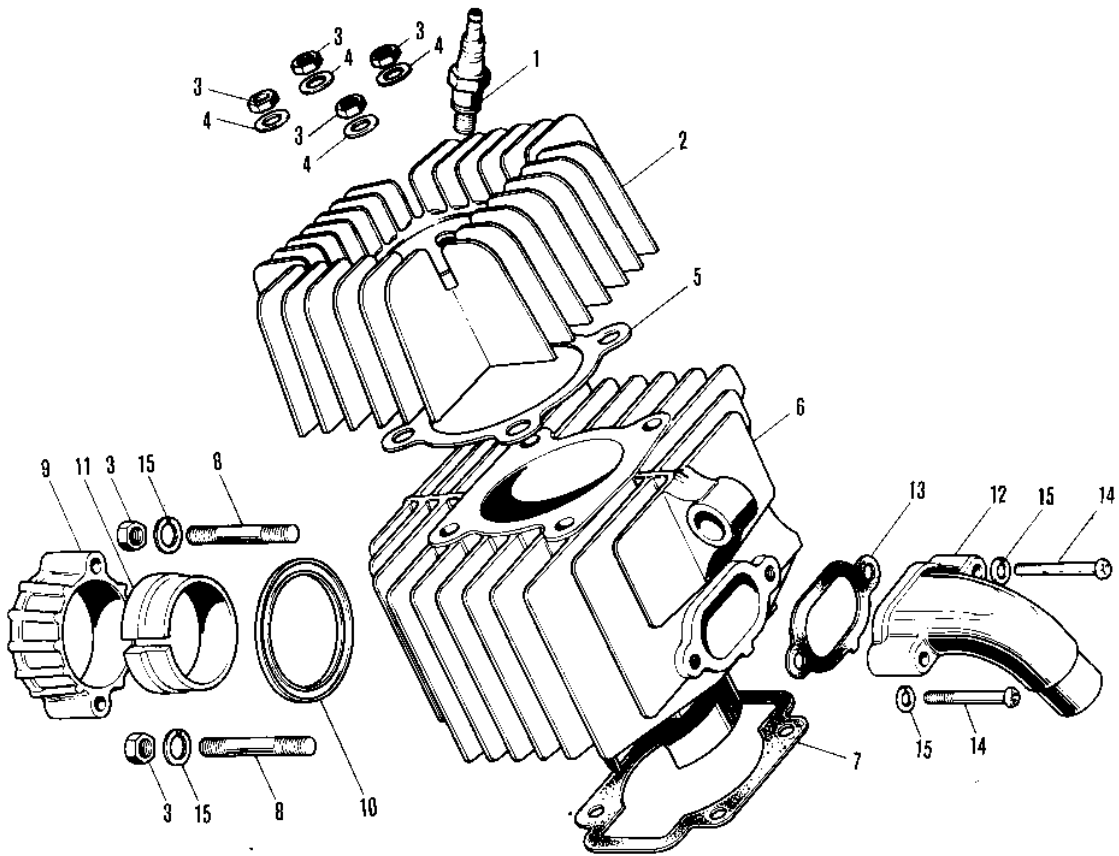

1974 MT1B PARTS DIAGRAM

CYLINDER HEAD/CYLINDER (71-75)

1974 MT1B PARTS LIST

CYLINDER HEAD/CYLINDER (71-75)

ITEM NAME	PART NUMBER	QUANTITY
SPARK PLUG B7HS (Ref # 1)	B7HS	
CYLINDER HEAD (Ref # 2)	11001-014	
NUT 6MM (Ref # 3)	311B0600	
WASHER PLAIN 6MM (Ref # 4)	411B0600	
GASKET-CYLINDER HEAD (Ref # 5)	11004-014	
CYLINDER (Ref # 6)	11005-078	
GASKET-CYCLINDER BASE (Ref # 7)	11009-008	
STUD,6X30 (Ref # 8)	172G0630	
HOLDER,EX PIPE,BLACK (Ref # 9)	18069-035-21	
GASKET,EXHAUST PIPE H (Ref # 10)	11009-1866	
INSERT-EXHAUST HOLDER (Ref # 11)	18070-005	
INLET PIPE (Ref # 12)	11015-023	
GASKET-INLET PIPE (Ref # 13)	11017-003	
SCREW PAN HEAD 6X25 (Ref # 14)	220B0625	
WASHER SPRING 6MM (Ref # 15)	461F0600	