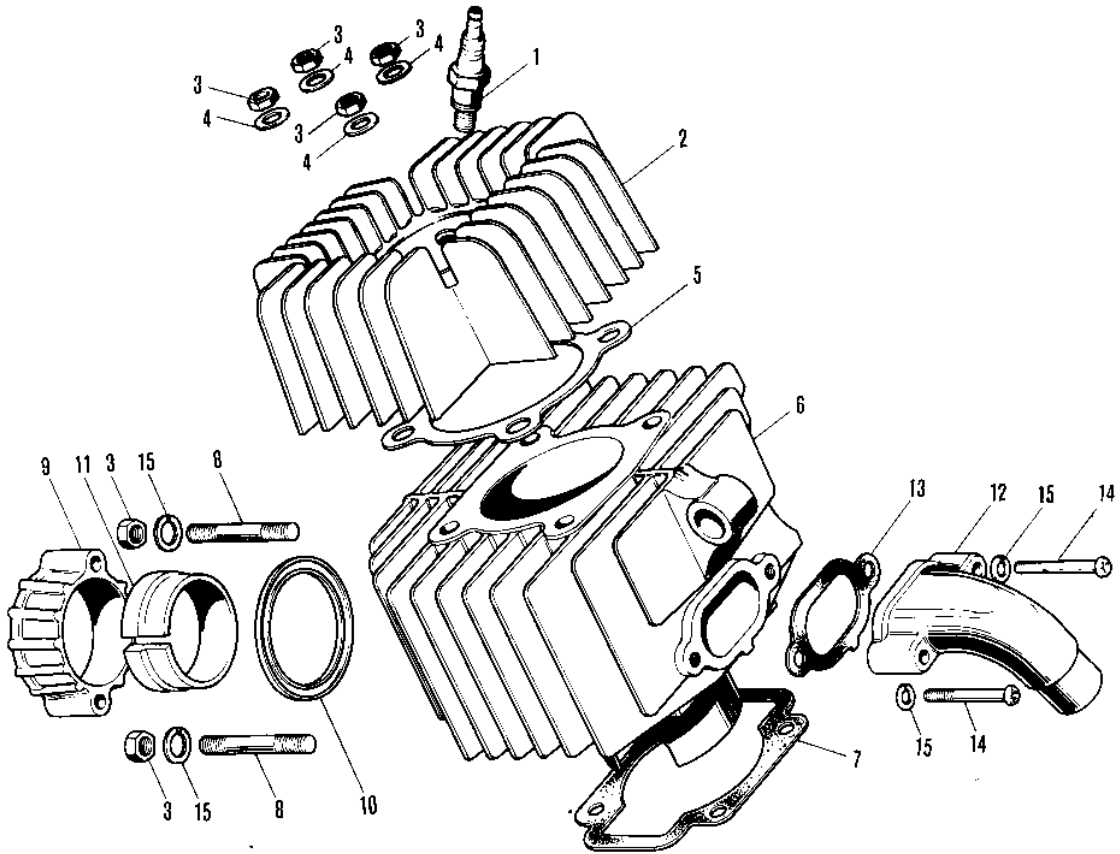

1975 MT1C PARTS DIAGRAM

CYLINDER HEAD/CYLINDER (71-75)

1975 MT1C PARTS LIST

CYLINDER HEAD/CYLINDER (71-75)

ITEM NAME	PART NUMBER	QUANTITY
SPARK PLUG B7HS (Ref # 1)	B7HS	
CYLINDER HEAD (Ref # 2)	11001-014	
NUT 6MM (Ref # 3)	311B0600	
WASHER PLAIN 6MM (Ref # 4)	411B0600	
GASKET-CYLINDER HEAD (Ref # 5)	11004-014	
CYLINDER (Ref # 6)	11005-078	
GASKET-CYCLINDER BASE (Ref # 7)	11009-008	
STUD,6X30 (Ref # 8)	172G0630	
HOLDER,EX PIPE,BLACK (Ref # 9)	18069-035-21	
GASKET,EXHAUST PIPE H (Ref # 10)	11009-1866	
INSERT-EXHAUST HOLDER (Ref # 11)	18070-005	
INLET PIPE (Ref # 12)	11015-023	
GASKET-INLET PIPE (Ref # 13)	11017-003	
SCREW PAN HEAD 6X25 (Ref # 14)	220B0625	
WASHER SPRING 6MM (Ref # 15)	461F0600	