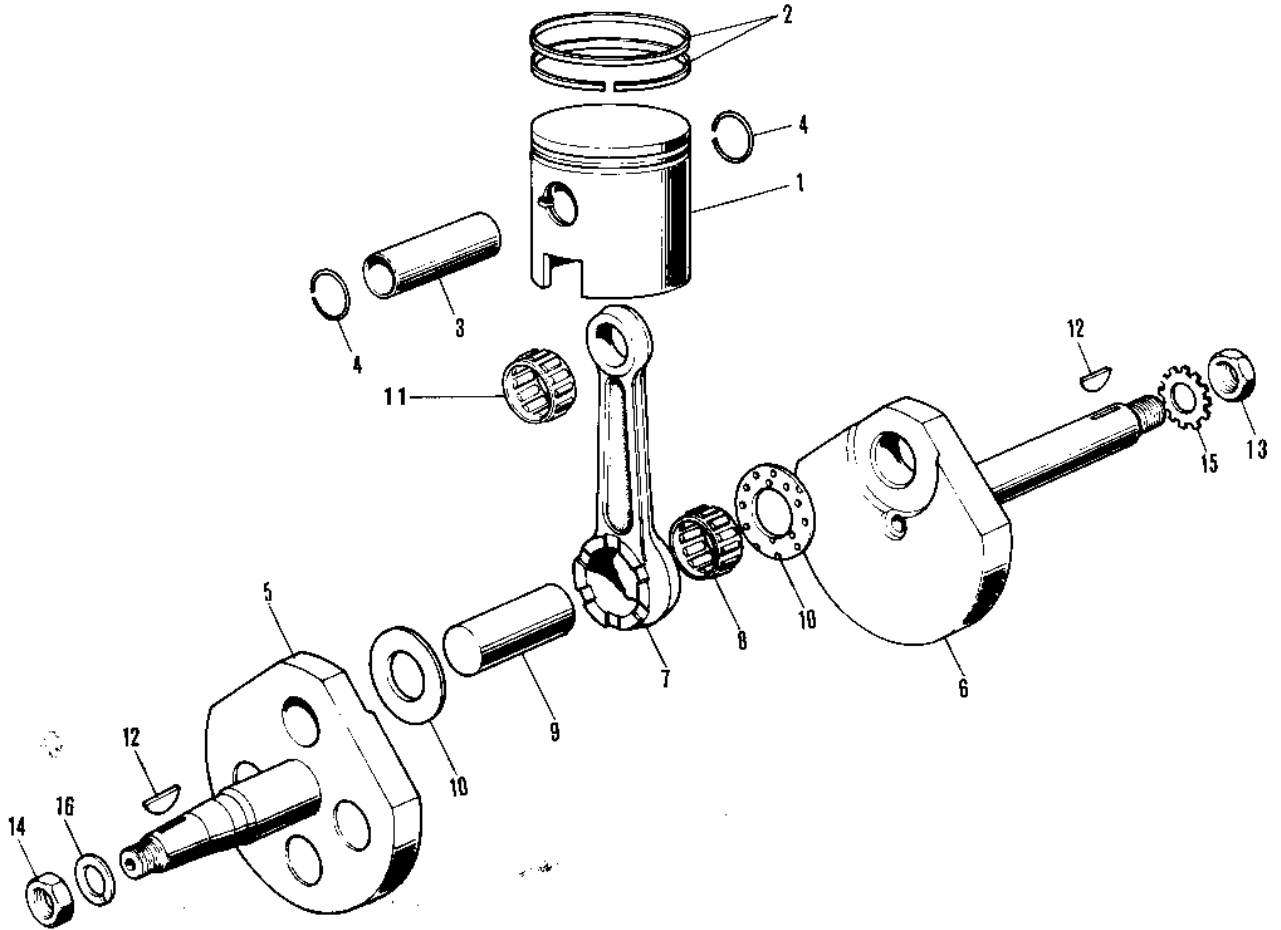

# 1971 Mini-Trail PARTS DIAGRAM

CRANKSHAFT/PISTON ('71-'75)

## CRANKSHAFT/PISTON ('71-'75)

ITEM NAME	PART NUMBER	QUANTITY
PISTON,STD (Ref # 1)	13001-047	1
RING SET,STD (Ref # 2)	13008-029	1
PIN-PISTON (Ref # 3)	13002-019	1
CIRCLIP PISTON PIN (Ref # 4)	92036-007	2
CRANK - CONROD ASSY (Ref # 5 10)	13036-030	1
CRANKSHAFT L.H (Ref # 5)	13037-043	1
CRANKSHAFT R.H (Ref # 6)	13038-039	1
CONNECTING ROD SET (Ref # 7 10)	13044-015	1
NEEDLE BEARING-BG END (Ref # 8)	13034-002	1
CRANK PIN (Ref # 9)	13035-024	1
WASHER-SIDE (Ref # 10)	92026-002	2
BRG N72KTV030 (Ref # 11)	13033-028	1
WOODRUFF KEY (Ref # 12)	92038-001	2
NUT,12MM (Ref # 13)	92016-024	1
NUT,10MM (Ref # 14)	314B1000	1
WASHER LOCK 12MM (Ref # 15)	464H1200	1
WASHER SPRING 10MM (Ref # 16)	461F1000	1