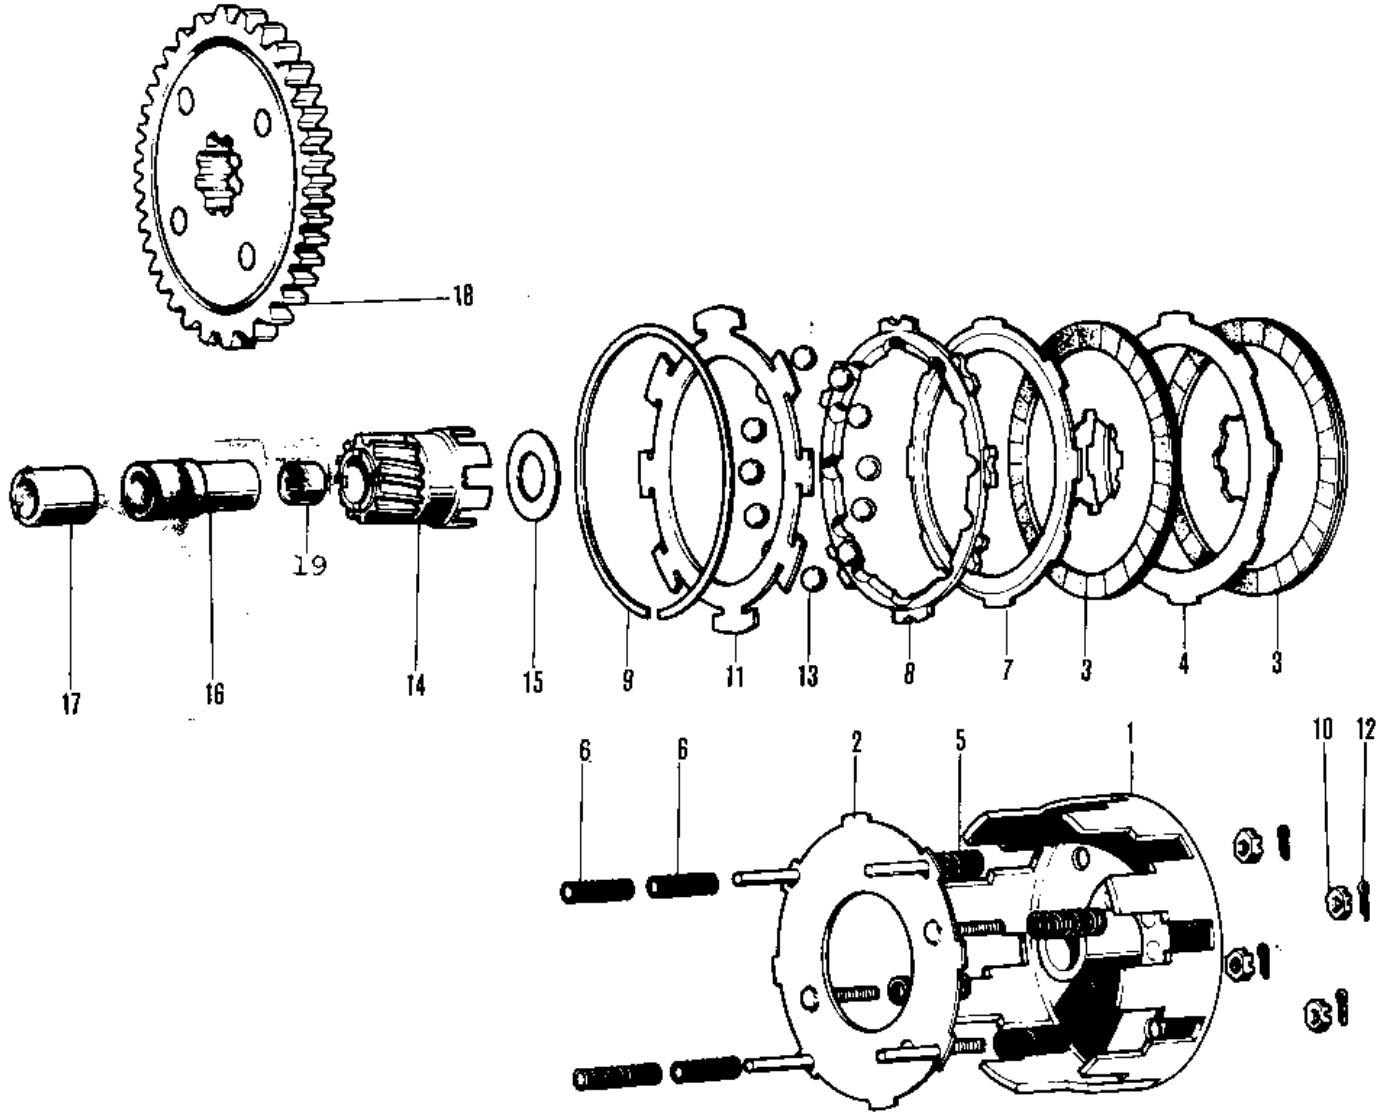

1974 MT1B PARTS DIAGRAM

CLUTCH (71-75)

1974 MT1B PARTS LIST

CLUTCH ('71-'75)

ITEM NAME	PART NUMBER	QUANTITY
CLUTCH-ASSY (Ref # 1 13)	13081-036	
HOUSING-CLUTCH (Ref # 1)	13095-028	
WHEEL-CLUTCH (Ref # 2)	13083-006	
PLATE-CLUTCH FRICTION (Ref # 3)	13088-024	
PLATE-CLUTCH STEEL (Ref # 4)	13179-003	
SPRING-CLUTCH (Ref # 5)	92081-086	
SPRING-RETURN (Ref # 6)	92081-087	
PLATE-BALL HOLDER (Ref # 7)	13189-003	
PLATE-BALL GUIDE (Ref # 8)	13190-003	
CIRCLIP (Ref # 9)	13191-003	
NUT,6MM (Ref # 10)	13195-003	
PLATE-BALL HOLDER (Ref # 11)	13198-003	
PIN COTTER 1.6X15 (Ref # 12)	550D1615	
BALL STEEL 3/8' (Ref # 13)	600A1200	
HUB-CLUTCH (Ref # 14,19)	13084-003	
WASHER (Ref # 15)	92022-142	
BUSH-CLUTCH (Ref # 16)	13215-005	
COLLAR (Ref # 17)	92027-125	
GEAR ASSY-CLUTCH (Ref # 18)	13216-004	
BEARING,N RC121610 (Ref # 19)	92117-001	