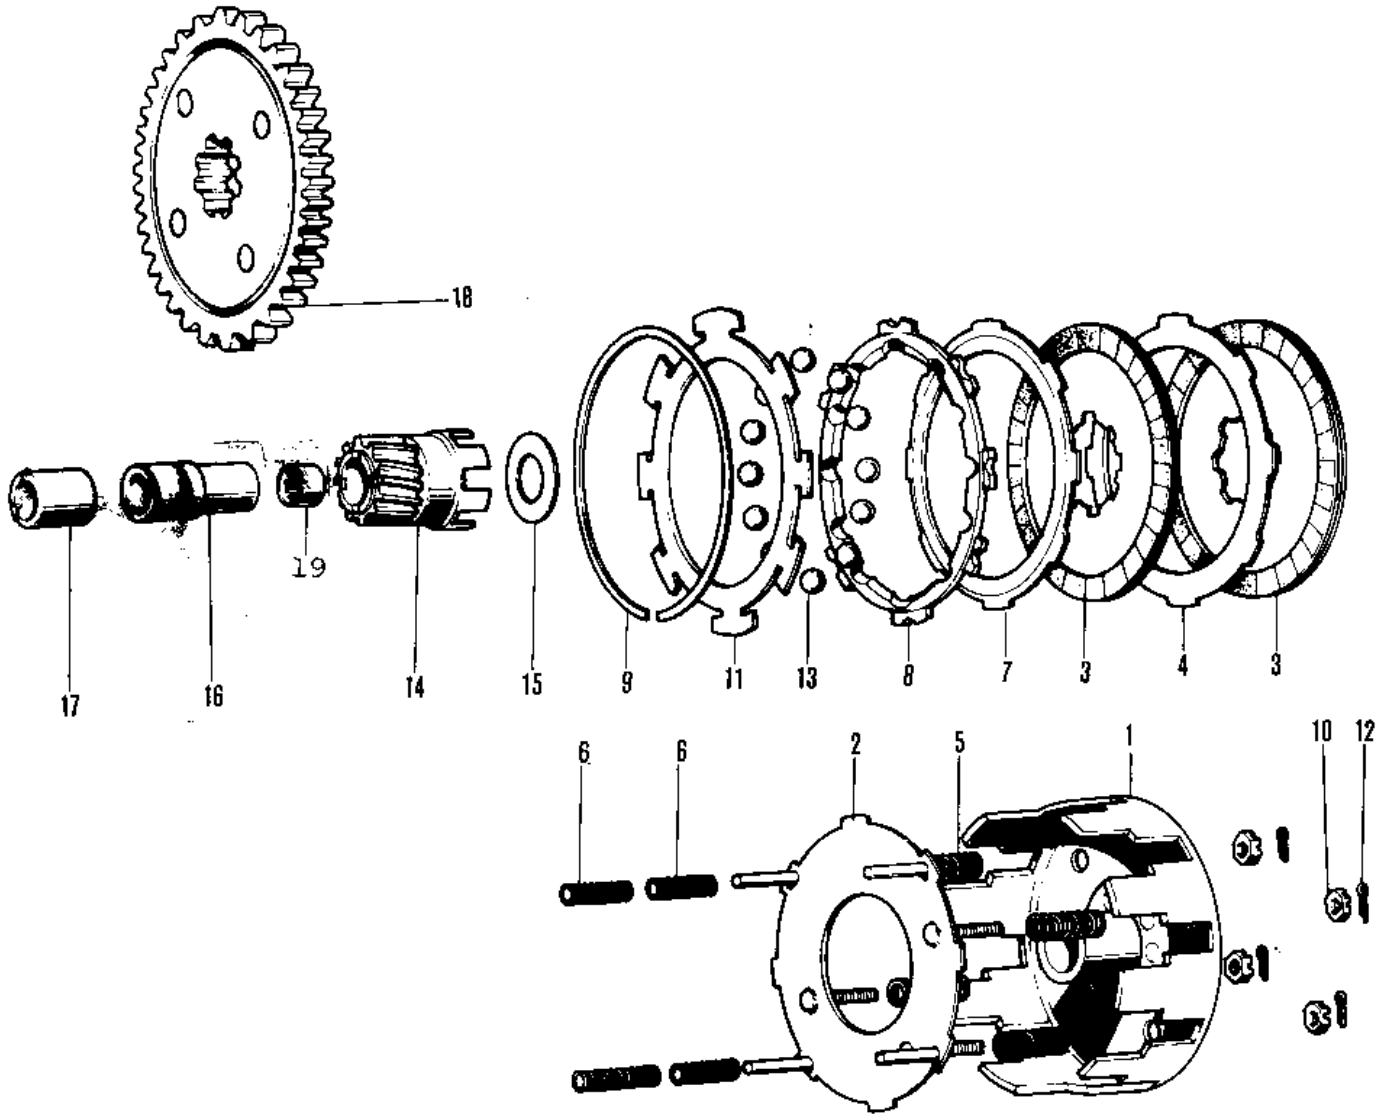

1975 MT1C PARTS DIAGRAM

CLUTCH (71-75)

1975 MT1C PARTS LIST

CLUTCH ('71-'75)

ITEM NAME	PART NUMBER	QUANTITY
CLUTCH-ASSY (Ref # 1 13)	13081-036	
HOUSING-CLUTCH (Ref # 1)	13095-028	
WHEEL-CLUTCH (Ref # 2)	13083-006	
PLATE-CLUTCH FRICTION (Ref # 3)	13088-024	
PLATE-CLUTCH STEEL (Ref # 4)	13179-003	
SPRING-CLUTCH (Ref # 5)	92081-086	
SPRING-RETURN (Ref # 6)	92081-087	
PLATE-BALL HOLDER (Ref # 7)	13189-003	
PLATE-BALL GUIDE (Ref # 8)	13190-003	
CIRCLIP (Ref # 9)	13191-003	
NUT,6MM (Ref # 10)	13195-003	
PLATE-BALL HOLDER (Ref # 11)	13198-003	
PIN COTTER 1.6X15 (Ref # 12)	550D1615	
BALL STEEL 3/8' (Ref # 13)	600A1200	
HUB-CLUTCH (Ref # 14,19)	13084-003	
WASHER (Ref # 15)	92022-142	
BUSH-CLUTCH (Ref # 16)	13215-005	
COLLAR (Ref # 17)	92027-125	
GEAR ASSY-CLUTCH (Ref # 18)	13216-004	
BEARING,N RC121610 (Ref # 19)	92117-001	