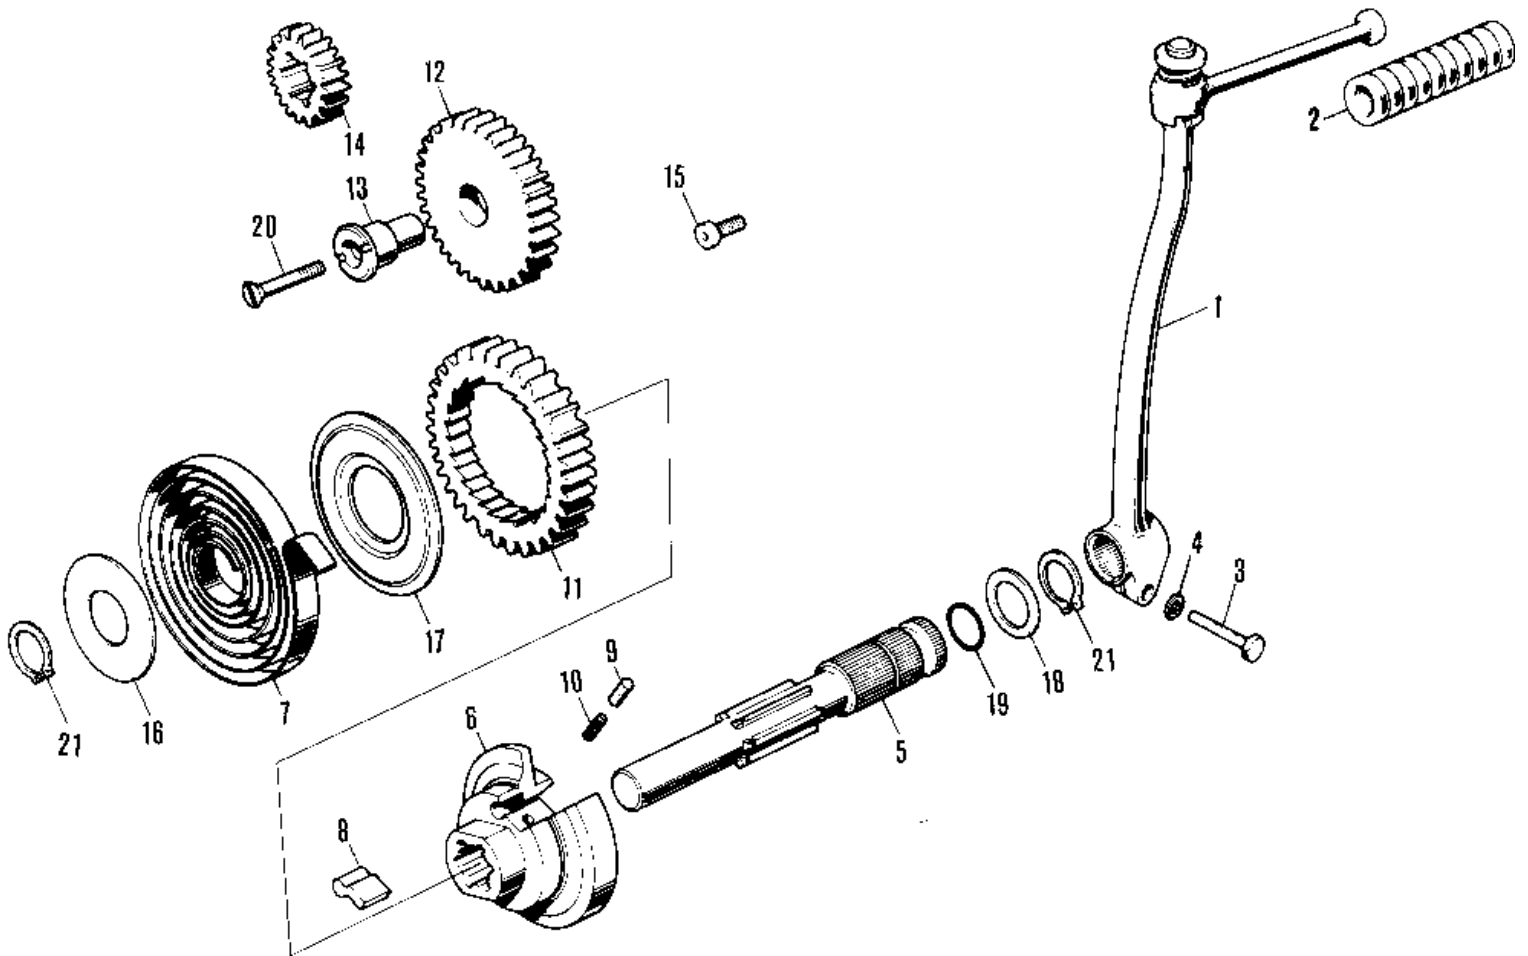

# 1971 Mini-Trail PARTS DIAGRAM

KICKSTARTER MECHANISM ('71-'75)

# 1971 Mini-Trail PARTS LIST

## KICKSTARTER MECHANISM ('71-'75)

| ITEM NAME                        | PART NUMBER | QUANTITY |
|----------------------------------|-------------|----------|
| PEDAL-KICKSTARTER (Ref # 1)      | 13058-031   | 1        |
| RUBBER-KICK PEDAL (Ref # 2)      | 13063-005   | 1        |
| BOLT-UPSET (Ref # 3)             | 112G0625    | 1        |
| WASHER SPRING 6MM (Ref # 4)      | 461F0600    | 1        |
| SHAFT-KICKSTARTER (Ref # 5)      | 13066-018   | 1        |
| DRUM KK (Ref # 6)                | 13067-001   | 1        |
| KICKSTARTER SPRING (Ref # 7)     | 92082-001   | 1        |
| PAWL (Ref # 8)                   | 13069-001   | 1        |
| PIN KICKSTARTER PAWL (Ref # 9)   | 92042-001   | 1        |
| SPRING KICK PAWL (Ref # 10)      | 92081-022   | 1        |
| GEAR-KICKSTARTER (Ref # 11)      | 13068-003   | 1        |
| IDLE GEAR (Ref # 12)             | 13073-002   | 1        |
| SHAFT-IDLE GEAR (Ref # 13)       | 13074-002   | 1        |
| PINION-KICKSTARTER (Ref # 14)    | 13075-003   | 1        |
| STOPPER-KICKSTARTER (Ref # 15)   | 13072-001   | 1        |
| PLATE-KICK SPRG HLDER (Ref # 16) | 13071-001   | 1        |
| PLATE-KICK GEAR HLDER (Ref # 17) | 13071-002   | 1        |
| WASHER,16MM (Ref # 18)           | 92022-006   | 1        |
| "O" RING,16MM (Ref # 19)         | 92055-001   | 1        |
| SCREW,CNTSNK,5X30.5 (Ref # 20)   | 92010-002   | 1        |
| CIRCLIP 16MM (Ref # 21)          | 480J1600    | 2        |