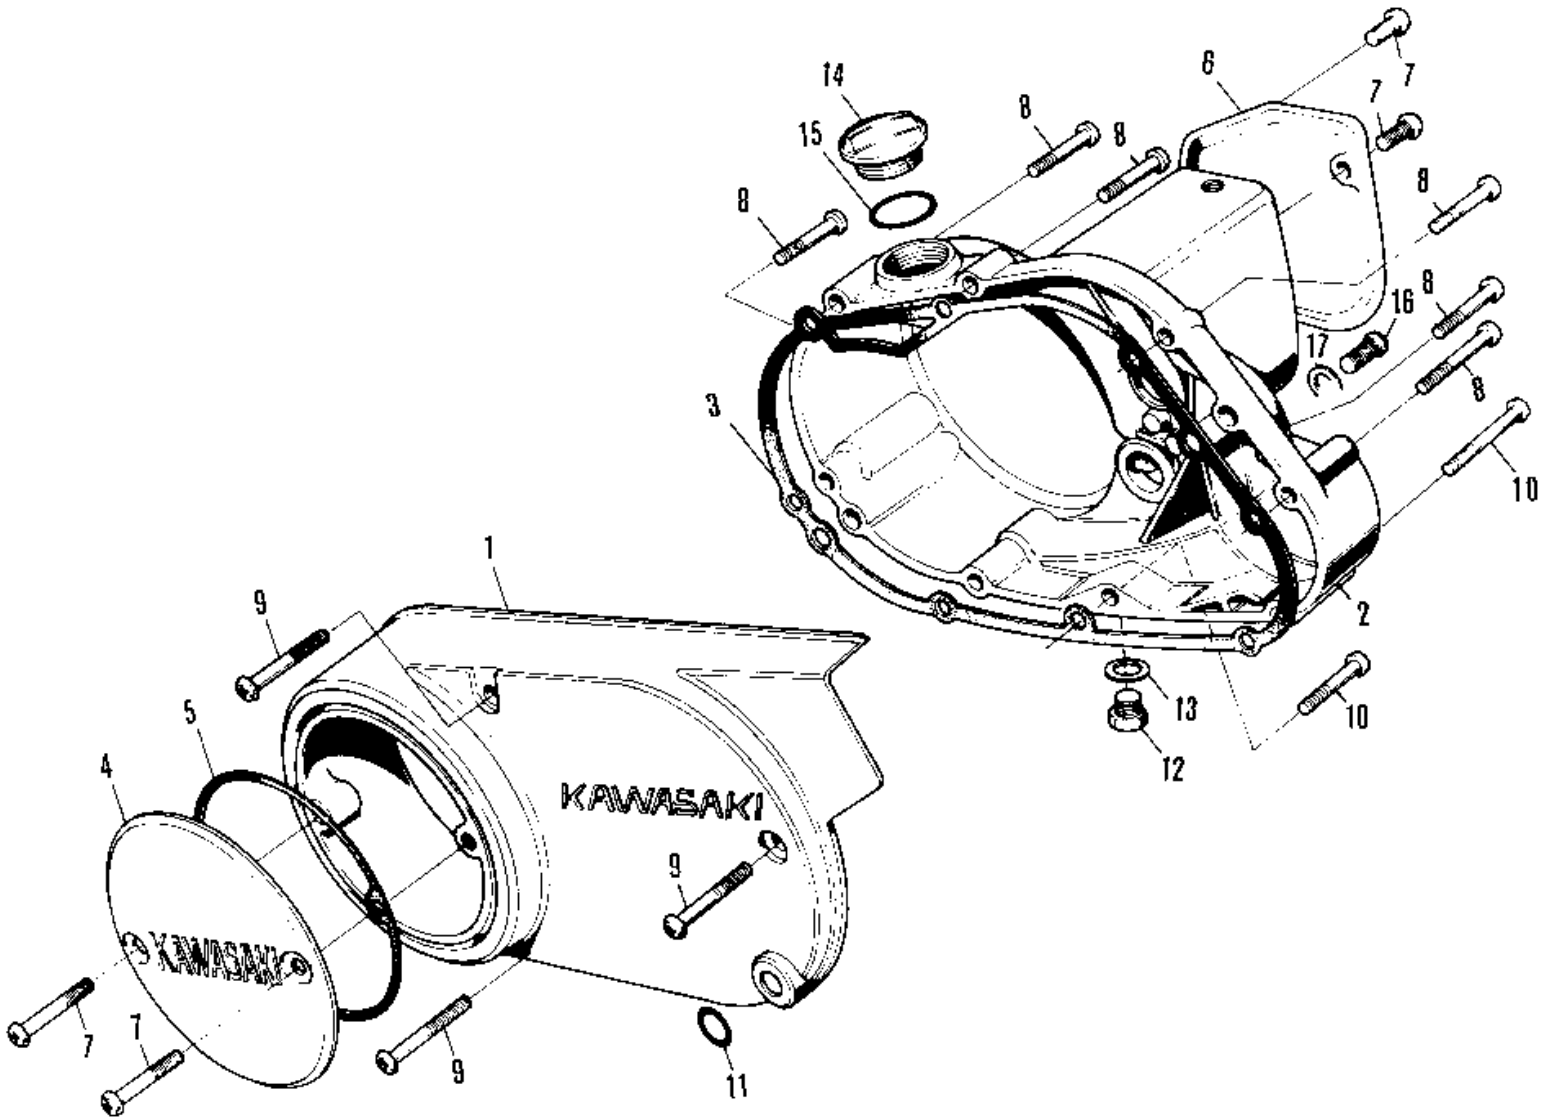

# 1971 Mini-Trail PARTS DIAGRAM

ENGINE COVERS (71-75)

## ENGINE COVERS (71-75)

ITEM NAME	PART NUMBER	QUANTITY
COVER,L.H.ENGINE (Ref # 1)	14031-1008	1
UNAVAILABLE IN PRICE BOOK (Ref # 1)	14031-039-2H	1
COVER,R.H.ENGINE (Ref # 2)	14032-1003	1
UNAVAILABLE IN PRICE BOOK (Ref # 2)	14032-058-2H	1
GASKET-R.H ENGINE COV (Ref # 3)	14046-002	1
COVER-BRK POINT,CR (Ref # 4)	14027-007-79	1
GASKET BREAKER COVER (Ref # 5)	14050-002	1
COVER-OIL PUMP (Ref # 6)	14030-026	1
UNAVAILABLE IN PRICE BOOK (Ref # 6)	14030-026-2H	1
SCREW PAN HEAD 6X12 (Ref # 7)	220B0612	4
SCREW PAN HEAD 6X30 (Ref # 8)	220B0630	6
SCREW PAN HEAD 6X45 (Ref # 9)	220B0645	3
SCREW PAN HEAD 6X50 (Ref # 10)	220B0650	2
"O" RING,12MM (Ref # 11)	670B2012	2
PLUG OIL DRAIN (Ref # 12)	92067-001	1
GASKET CHECK VALVE (Ref # 13)	92065-058	1
PLUG-OIL FILLER (Ref # 14)	92068-005	1
"O" RING,OIL FIL PLUG (Ref # 15)	92055-026	1
SCREW PAN HEAD 6X8 (Ref # 16)	220B0608	1
GASKET OIL LEVEL SCRW (Ref # 17)	92065-035	1