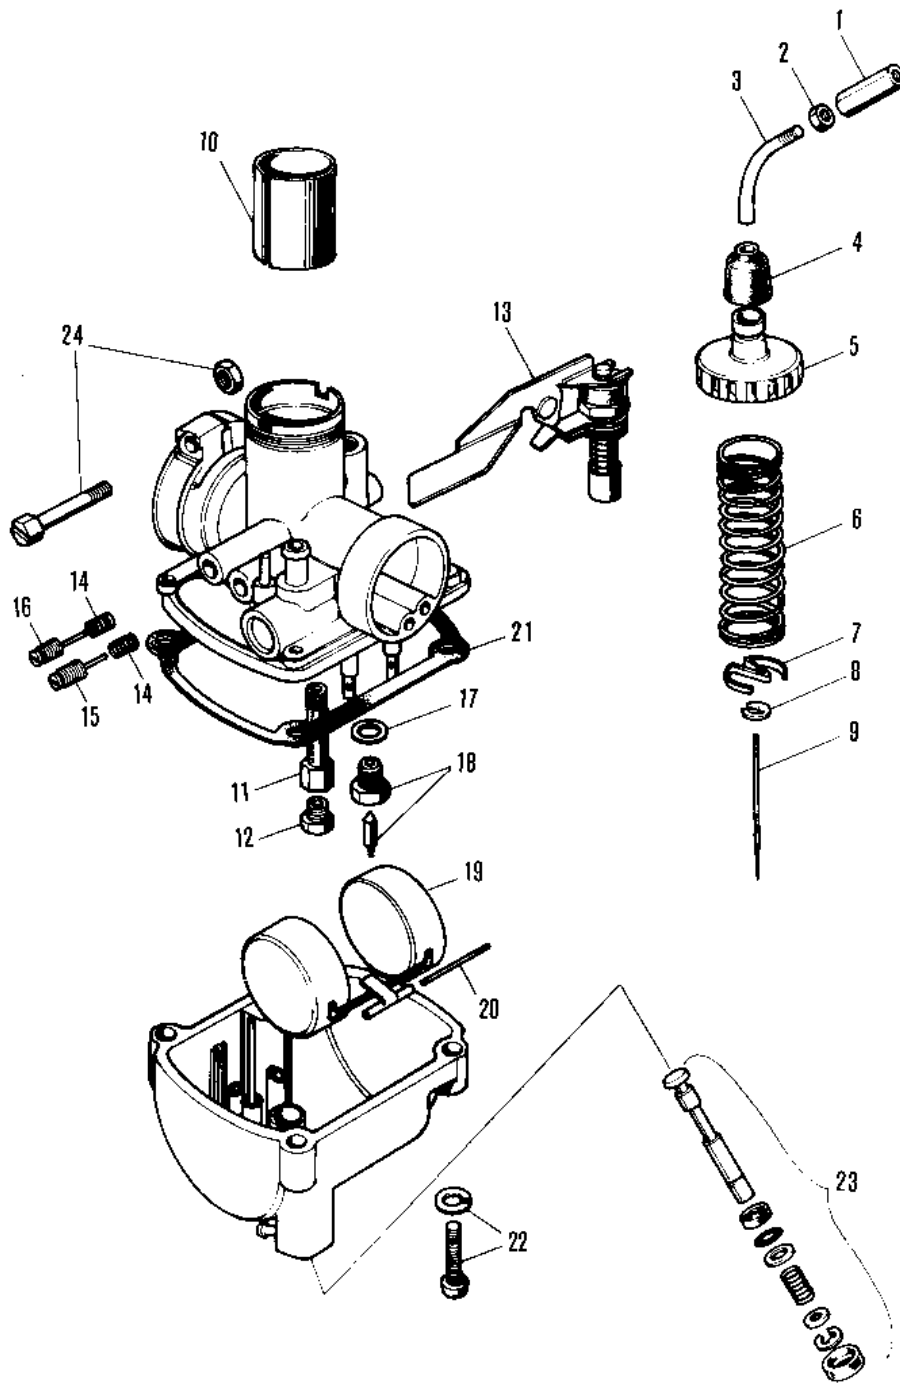

# 1971 Mini-Trail PARTS DIAGRAM

CARBURETOR ('71-'75)

# 1971 Mini-Trail PARTS LIST

## CARBURETOR ('71-'75)

ITEM NAME	PART NUMBER	QUANTITY
CARBURETOR ASSY (Ref # 1 25)	16001-129	1
CABLE ADJUSTER (Ref # 1)	16002-004	1
NUT CABLE ADJUST LOCK (Ref # 2)	16003-004	1
*** N.L.A.*** (Canada) (Ref # 3)	16077-003	1
CAP-RUBBER (Ref # 4)	16037-001	1
TOP-MIXING CHANBER (Ref # 5)	16005-001	1
SPRING-THROTTLE VALVE (Ref # 6)	16006-001	1
SPRING SEAT THRTL VLV (Ref # 7)	16007-001	1
CIRCLIP (Ref # 8)	16008-010	1
JET NEEDLE 3G9 (Ref # 9)	16009-042	1
VALVE-THROTTLE CA2.0 (Ref # 10)	16025-038	1
NEEDLE JET E-0 (Ref # 11)	16017-051	1
MAIN JET NO 70M (Ref # 12)	92063-110	1
PLUNGER ASSY-STARTER (Ref # 13)	16016-009	1
SPRING-THR STOP SCREW (Ref # 14)	16022-007	2
SCREW STOP (Ref # 15)	16021-001	1
SCREW PILOT AIR ADJST (Ref # 16)	16014-002	1
WASHER VALVE SEAT (Ref # 17)	16029-002	1
FLOAT VALVE ASSY (Ref # 18)	16030-002	1
FLOAT (Ref # 19)	16031-014	1
FLOAT PIN (Ref # 20)	16032-003	1
GASKET (Ref # 21)	16019-011	1
SCREW-FLOAT CHAMBER (Ref # 22)	16033-012	4
EJECTOR ASSY-FUEL (Ref # 23)	16064-001	1
SCREW-CLAMP (Ref # 24)	16010-005	1