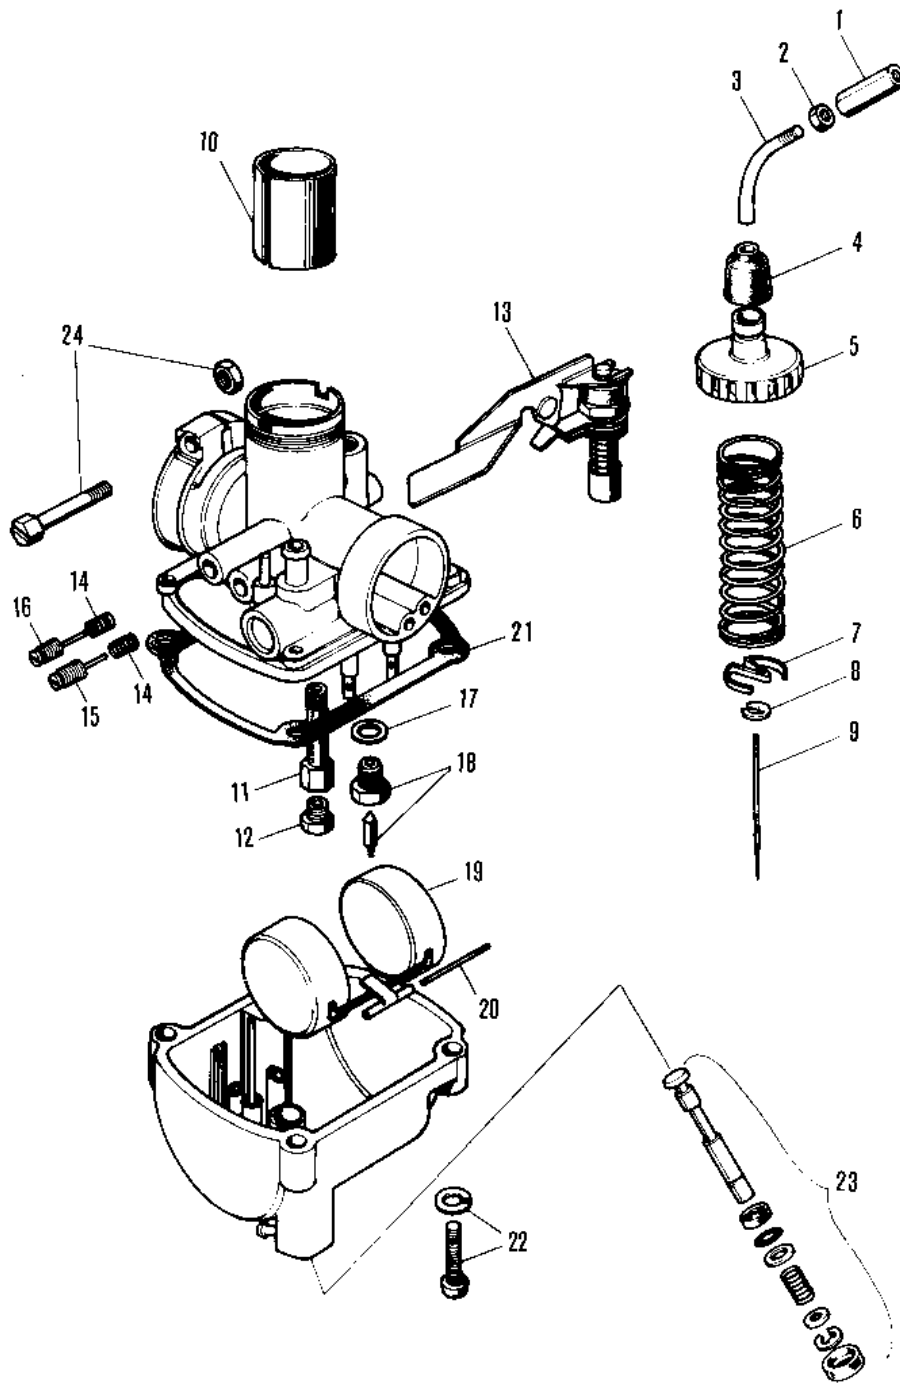

1972 MT1A PARTS DIAGRAM

CARBURETOR ('71-'75)

1972 MT1A PARTS LIST

CARBURETOR ('71-'75)

ITEM NAME	PART NUMBER	QUANTITY
CARBURETOR ASSY (Ref # 1 25)	16001-129	
CABLE ADJUSTER (Ref # 1)	16002-004	
NUT CABLE ADJUST LOCK (Ref # 2)	16003-004	
*** N.L.A.*** (Canada) (Ref # 3)	16077-003	
CAP-RUBBER (Ref # 4)	16037-001	
TOP-MIXING CHANBER (Ref # 5)	16005-001	
SPRING-THROTTLE VALVE (Ref # 6)	16006-001	
SPRING SEAT THRTL VLV (Ref # 7)	16007-001	
CIRCLIP (Ref # 8)	16008-010	
JET NEEDLE 3G9 (Ref # 9)	16009-042	
VALVE-THROTTLE CA2.0 (Ref # 10)	16025-038	
NEEDLE JET E-0 (Ref # 11)	16017-051	
MAIN JET NO 70M (Ref # 12)	92063-110	
PLUNGER ASSY-STARTER (Ref # 13)	16016-009	
SPRING-THR STOP SCREW (Ref # 14)	16022-007	
SCREW STOP (Ref # 15)	16021-001	
SCREW PILOT AIR ADJST (Ref # 16)	16014-002	
WASHER VALVE SEAT (Ref # 17)	16029-002	
FLOAT VALVE ASSY (Ref # 18)	16030-002	
FLOAT (Ref # 19)	16031-014	
FLOAT PIN (Ref # 20)	16032-003	
GASKET (Ref # 21)	16019-011	
SCREW-FLOAT CHAMBER (Ref # 22)	16033-012	
EJECTOR ASSY-FUEL (Ref # 23)	16064-001	
SCREW-CLAMP (Ref # 24)	16010-005	