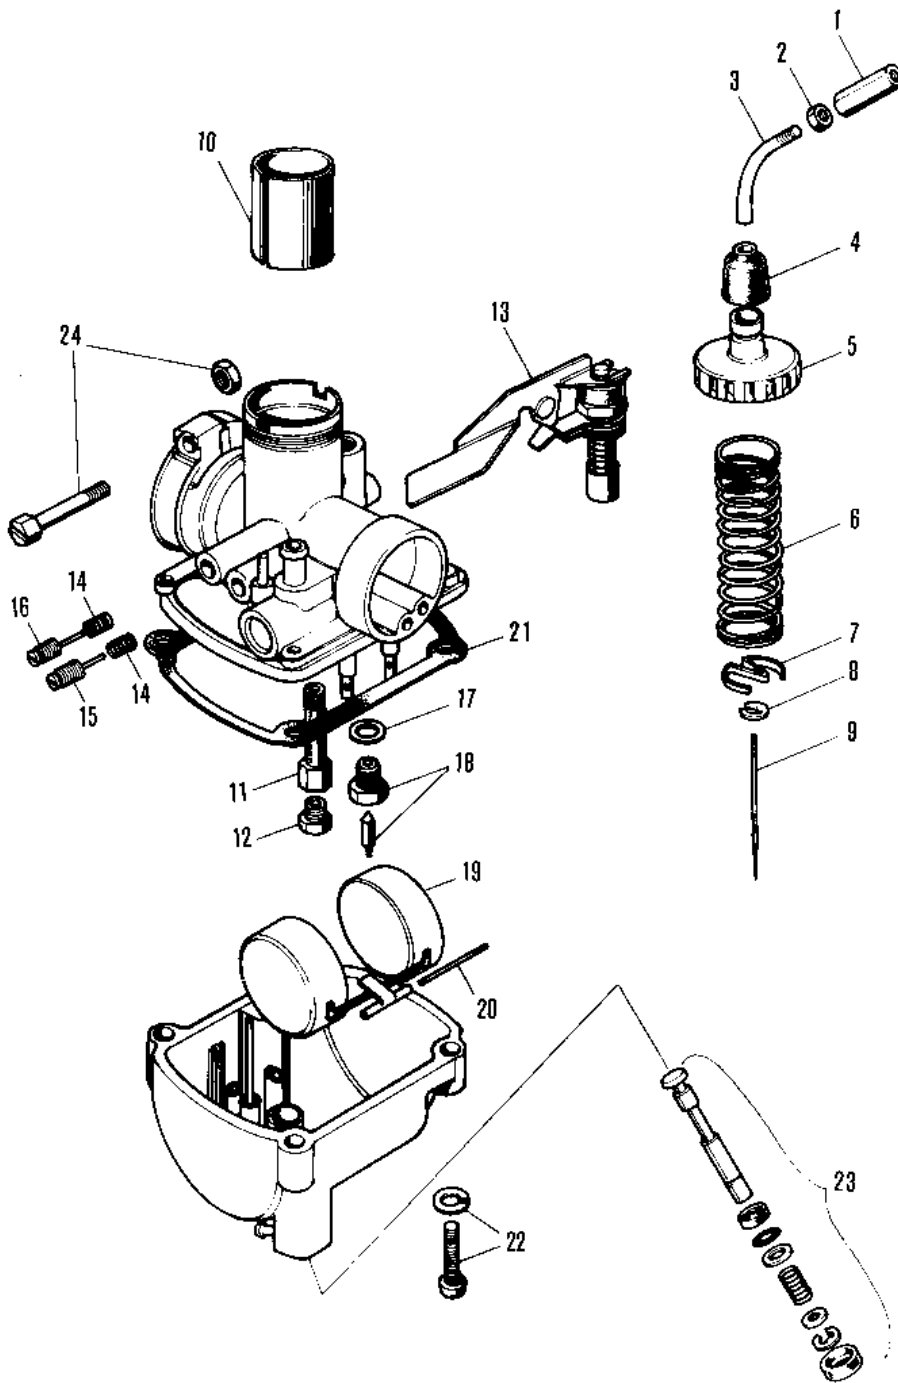

1974 MT1B PARTS DIAGRAM

CARBURETOR ('71-'75)

1974 MT1B PARTS LIST

CARBURETOR ('71-'75)

ITEM NAME	PART NUMBER	QUANTITY
CARBURETOR ASSY (Ref # 1 25)	16001-129	
CABLE ADJUSTER (Ref # 1)	16002-004	
NUT CABLE ADJUST LOCK (Ref # 2)	16003-004	
*** N.L.A.*** (Canada) (Ref # 3)	16077-003	
CAP-RUBBER (Ref # 4)	16037-001	
TOP-MIXING CHANBER (Ref # 5)	16005-001	
SPRING-THROTTLE VALVE (Ref # 6)	16006-001	
SPRING SEAT THRTL VLV (Ref # 7)	16007-001	
CIRCLIP (Ref # 8)	16008-010	
JET NEEDLE 3G9 (Ref # 9)	16009-042	
VALVE-THROTTLE CA2.0 (Ref # 10)	16025-038	
NEEDLE JET E-0 (Ref # 11)	16017-051	
MAIN JET NO 70M (Ref # 12)	92063-110	
PLUNGER ASSY-STARTER (Ref # 13)	16016-009	
SPRING-THR STOP SCREW (Ref # 14)	16022-007	
SCREW STOP (Ref # 15)	16021-001	
SCREW PILOT AIR ADJST (Ref # 16)	16014-002	
WASHER VALVE SEAT (Ref # 17)	16029-002	
FLOAT VALVE ASSY (Ref # 18)	16030-002	
FLOAT (Ref # 19)	16031-014	
FLOAT PIN (Ref # 20)	16032-003	
GASKET (Ref # 21)	16019-011	
SCREW-FLOAT CHAMBER (Ref # 22)	16033-012	
EJECTOR ASSY-FUEL (Ref # 23)	16064-001	
SCREW-CLAMP (Ref # 24)	16010-005	