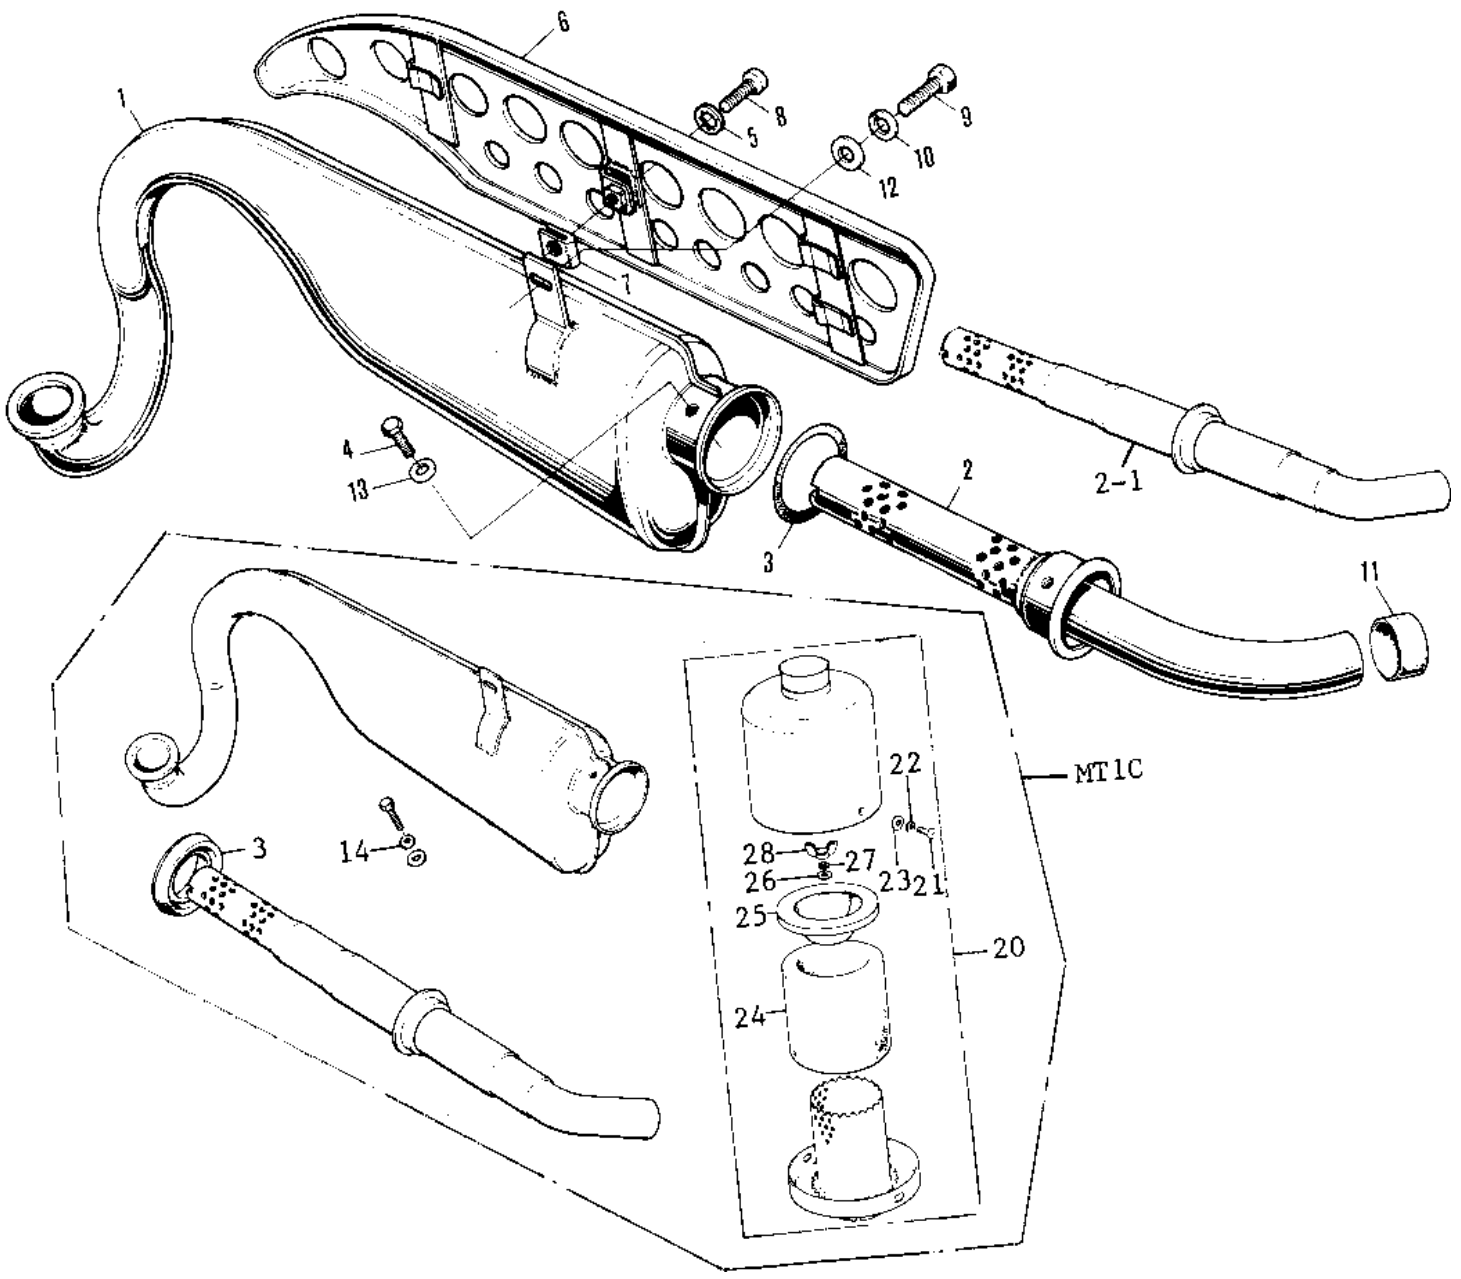

1971 Mini-Trail PARTS DIAGRAM

AIR CLEANER/MUFFLER (71-75)

1971 Mini-Trail PARTS LIST

AIR CLEANER/MUFFLER ('71-'75)

ITEM NAME	PART NUMBER	QUANTITY
UNAVAILABLE IN PRICE BOOK (Ref # 1 4,13)	18001-034	1
MUFFLER ASSY (Ref # 1 4,13)	18001-079	1
BAFFLE TUBE (Ref # 2)	18033-046	1
BAFFLE TUBE (Ref # 2-1)	18033-060	1
"0" RING,36MM (Ref # 3)	670B3036	1
OIL SEAL (Ref # 3)	92056-004	1
BOLT,6X10 (Ref # 4)	112G0610	1
BOLT-UPSET,6X8 (Ref # 4)	112B0608	1
WASHER LOCK 6MM (Ref # 5)	464H0600	1
WASHER LOCK 6MM (Ref # 5)	463H0600	1
COVER-MUFFLER BLACK (Ref # 6)	18057-036-21	1
COVER,MUFFLER (Ref # 6)	18057-048	1
INSULATOR-HEAT (Ref # 7)	18065-009	1
SCREW PAN HEAD 6X12 (Ref # 8)	220E0612	1
BOLT,8X20 (Ref # 9)	115G0820	1
WASHER SPRING 8MM (Ref # 10)	461F0800	1
CAP-RUBBER (Ref # 11)	92073-012	1
CAP-MUFFLER RUBBER (Ref # 11)	92073-021	1
WASHER PLAIN 8MM (Ref # 12)	411B0800	1
WASHER-PLAIN (Ref # 13)	92022-183	1
WASHER PLAIN 6MM (Ref # 14)	410B0600	1
AIR CLEANER ASSY (Ref # 15)	11010-081	1
HOLDER,CONNECT (Ref # 16)	18045-002	1
BUSHING,RUBBER (Ref # 17)	92092-1001	1
SCREW PAN HEAD 6X20 (Ref # 18)	220B0620	1
AIR CLEANER ASSY (Ref # 19)	11010-081	1
AIR CLEANER ASSY (Ref # 20)	11010-081	1
SCREW PAN HEAD 4X10 (Ref # 21)	220B0410	2
WASHER SPRING 4MM (Ref # 22)	461F0400	2

1971 Mini-Trail PARTS LIST

AIR CLEANER/MUFFLER ('71-'75)

ITEM NAME	PART NUMBER	QUANTITY
WASHER PLAIN 4MM (Ref # 23)	410B0400	2
ELEMENT,AIR,CLNR (Ref # 24)	11013-048	1
ELEMENT,AIR CLNR, TOP (Ref # 25)	11013-050	1
WASHER PLAIN 4MM (Ref # 26)	410B0400	1
WASHER SPRING 4MM (Ref # 27)	461F0400	1
NUT,WING,4MM (Ref # 28)	92015-074	1