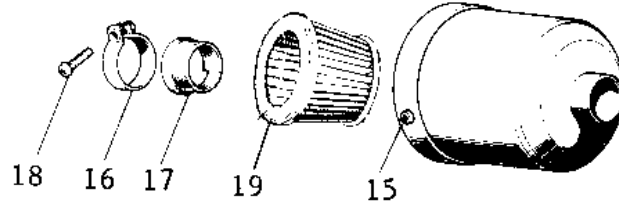

1972 MT1A PARTS DIAGRAM

AIR CLEANER/MUFFLER (71-75)

1972 MT1A PARTS LIST

AIR CLEANER/MUFFLER ('71-'75)

ITEM NAME	PART NUMBER	QUANTITY
UNAVAILABLE IN PRICE BOOK (Ref # 1 4,13)	18001-034	
MUFFLER ASSY (Ref # 1 4,13)	18001-079	
BAFFLE TUBE (Ref # 2)	18033-046	
BAFFLE TUBE (Ref # 2-1)	18033-060	
"0" RING,36MM (Ref # 3)	670B3036	
OIL SEAL (Ref # 3)	92056-004	
BOLT,6X10 (Ref # 4)	112G0610	
BOLT-UPSET,6X8 (Ref # 4)	112B0608	
WASHER LOCK 6MM (Ref # 5)	464H0600	
WASHER LOCK 6MM (Ref # 5)	463H0600	
COVER-MUFFLER BLACK (Ref # 6)	18057-036-21	
COVER,MUFFLER (Ref # 6)	18057-048	
INSULATOR-HEAT (Ref # 7)	18065-009	
SCREW PAN HEAD 6X12 (Ref # 8)	220E0612	
BOLT,8X20 (Ref # 9)	115G0820	
BOLT,8X20 (Ref # 9)	115G0820	
WASHER SPRING 8MM (Ref # 10)	461F0800	
CAP-RUBBER (Ref # 11)	92073-012	
CAP-MUFFLER RUBBER (Ref # 11)	92073-021	
WASHER PLAIN 8MM (Ref # 12)	411B0800	
WASHER-PLAIN (Ref # 13)	92022-183	
WASHER PLAIN 6MM (Ref # 14)	410B0600	
AIR CLEANER ASSY (Ref # 15)	11010-081	
HOLDER,CONNECT (Ref # 16)	18045-002	
BUSHING,RUBBER (Ref # 17)	92092-1001	
SCREW PAN HEAD 6X20 (Ref # 18)	220B0620	
AIR CLEANER ASSY (Ref # 19)	11010-081	
AIR CLEANER ASSY (Ref # 20)	11010-081	
SCREW PAN HEAD 4X10 (Ref # 21)	220B0410	

1972 MT1A PARTS LIST

AIR CLEANER/MUFFLER ('71-'75)

ITEM NAME	PART NUMBER	QUANTITY
WASHER SPRING 4MM (Ref # 22)	461F0400	
WASHER PLAIN 4MM (Ref # 23)	410B0400	
ELEMENT,AIR,CLNR (Ref # 24)	11013-048	
ELEMENT,AIR CLNR, TOP (Ref # 25)	11013-050	
WASHER PLAIN 4MM (Ref # 26)	410B0400	
WASHER SPRING 4MM (Ref # 27)	461F0400	
NUT,WING,4MM (Ref # 28)	92015-074	