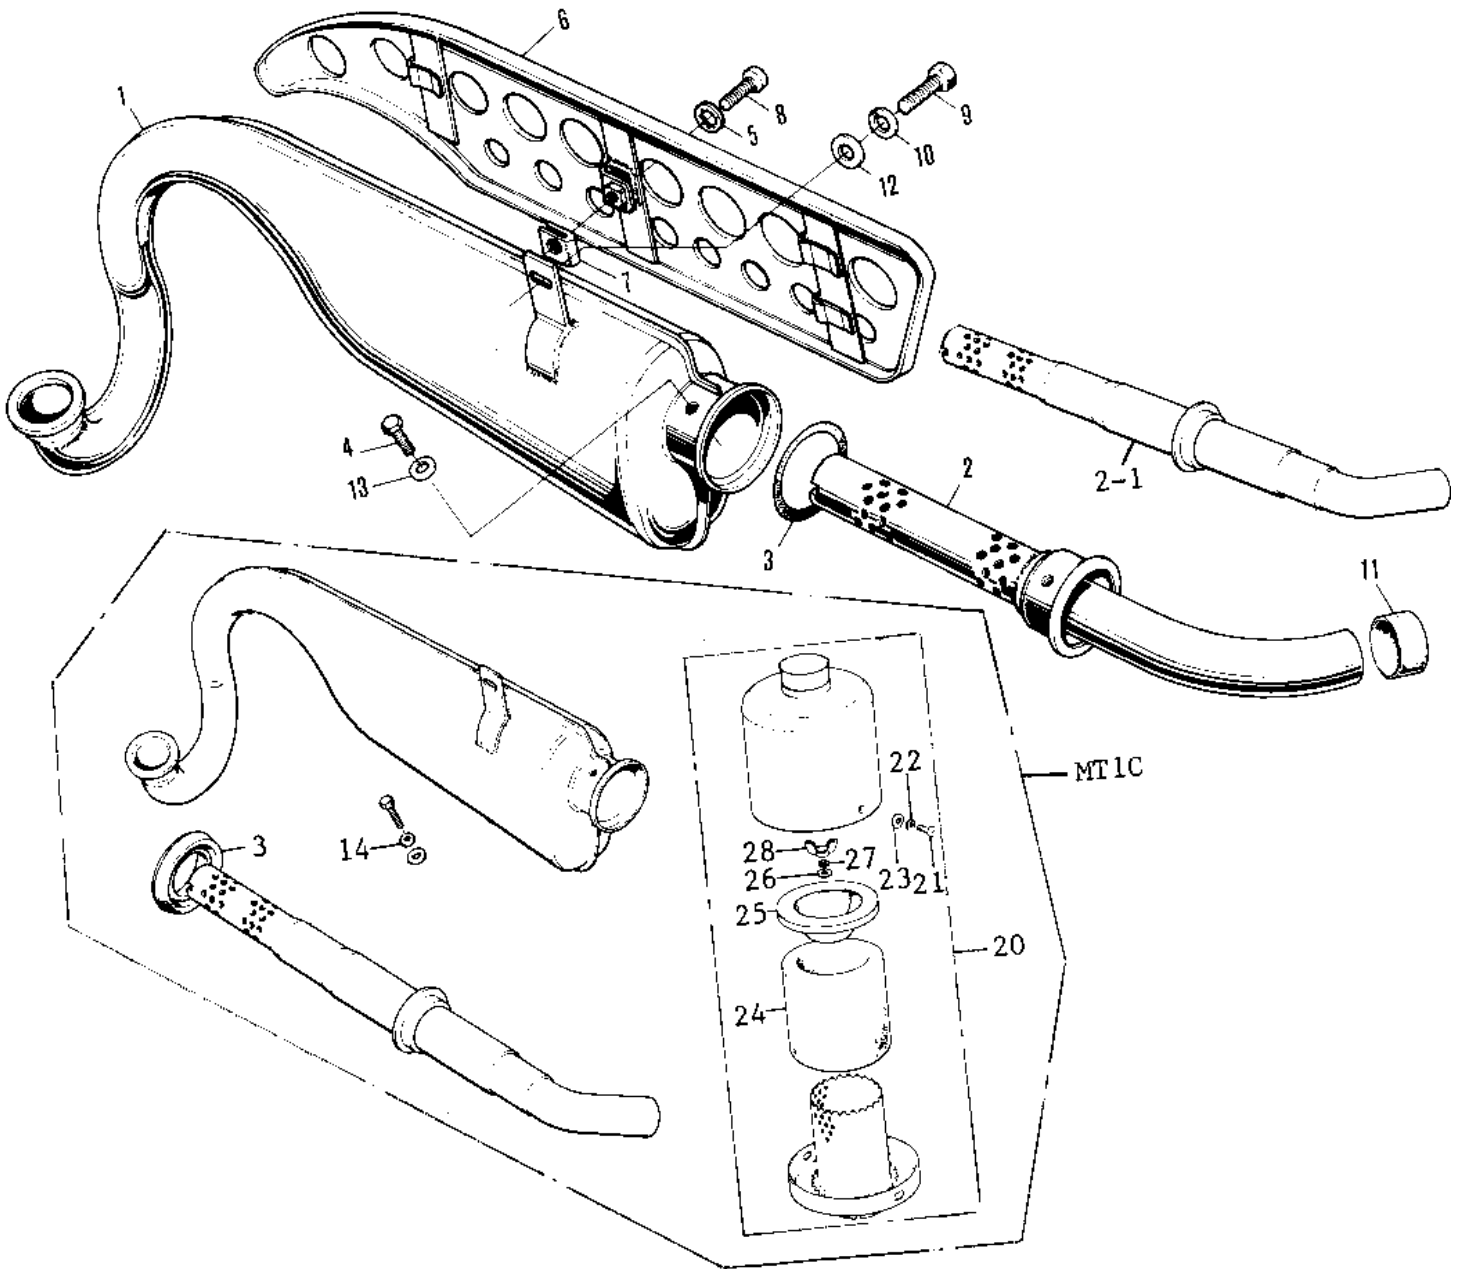

1972 MT1A PARTS DIAGRAM

AIR CLEANER/MUFFLER (71-75)

1972 MT1A PARTS LIST

AIR CLEANER/MUFFLER ('71-'75)

ITEM NAME	PART NUMBER	QUANTITY
UNAVAILABLE IN PRICE BOOK (Ref # 1 4,13)	18001-034	
MUFFLER ASSY (Ref # 1 4,13)	18001-079	
BAFFLE TUBE (Ref # 2)	18033-046	
BAFFLE TUBE (Ref # 2-1)	18033-060	
"0" RING,36MM (Ref # 3)	670B3036	
OIL SEAL (Ref # 3)	92056-004	
BOLT,6X10 (Ref # 4)	112G0610	
BOLT-UPSET,6X8 (Ref # 4)	112B0608	
WASHER LOCK 6MM (Ref # 5)	464H0600	
WASHER LOCK 6MM (Ref # 5)	463H0600	
COVER-MUFFLER BLACK (Ref # 6)	18057-036-21	
COVER,MUFFLER (Ref # 6)	18057-048	
INSULATOR-HEAT (Ref # 7)	18065-009	
SCREW PAN HEAD 6X12 (Ref # 8)	220E0612	
BOLT,8X20 (Ref # 9)	115G0820	
BOLT,8X20 (Ref # 9)	115G0820	
WASHER SPRING 8MM (Ref # 10)	461F0800	
CAP-RUBBER (Ref # 11)	92073-012	
CAP-MUFFLER RUBBER (Ref # 11)	92073-021	
WASHER PLAIN 8MM (Ref # 12)	411B0800	
WASHER-PLAIN (Ref # 13)	92022-183	
WASHER PLAIN 6MM (Ref # 14)	410B0600	
AIR CLEANER ASSY (Ref # 15)	11010-081	
HOLDER,CONNECT (Ref # 16)	18045-002	
BUSHING,RUBBER (Ref # 17)	92092-1001	
SCREW PAN HEAD 6X20 (Ref # 18)	220B0620	
AIR CLEANER ASSY (Ref # 19)	11010-081	
AIR CLEANER ASSY (Ref # 20)	11010-081	
SCREW PAN HEAD 4X10 (Ref # 21)	220B0410	

1972 MT1A PARTS LIST

AIR CLEANER/MUFFLER ('71-'75)

ITEM NAME	PART NUMBER	QUANTITY
WASHER SPRING 4MM (Ref # 22)	461F0400	
WASHER PLAIN 4MM (Ref # 23)	410B0400	
ELEMENT,AIR,CLNR (Ref # 24)	11013-048	
ELEMENT,AIR CLNR, TOP (Ref # 25)	11013-050	
WASHER PLAIN 4MM (Ref # 26)	410B0400	
WASHER SPRING 4MM (Ref # 27)	461F0400	
NUT,WING,4MM (Ref # 28)	92015-074	