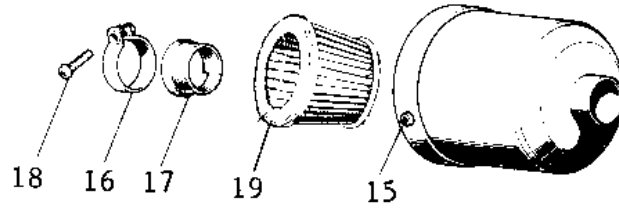

1974 MT1B PARTS DIAGRAM

AIR CLEANER/MUFFLER (71-75)

1974 MT1B PARTS LIST

AIR CLEANER/MUFFLER ('71-'75)

ITEM NAME	PART NUMBER	QUANTITY
UNAVAILABLE IN PRICE BOOK (Ref # 1 4,13)	18001-034	
MUFFLER ASSY (Ref # 1 4,13)	18001-079	
BAFFLE TUBE (Ref # 2)	18033-046	
BAFFLE TUBE (Ref # 2-1)	18033-060	
"0" RING,36MM (Ref # 3)	670B3036	
OIL SEAL (Ref # 3)	92056-004	
BOLT,6X10 (Ref # 4)	112G0610	
BOLT-UPSET,6X8 (Ref # 4)	112B0608	
WASHER LOCK 6MM (Ref # 5)	464H0600	
WASHER LOCK 6MM (Ref # 5)	463H0600	
COVER-MUFFLER BLACK (Ref # 6)	18057-036-21	
COVER,MUFFLER (Ref # 6)	18057-048	
INSULATOR-HEAT (Ref # 7)	18065-009	
SCREW PAN HEAD 6X12 (Ref # 8)	220E0612	
BOLT,8X20 (Ref # 9)	115G0820	
BOLT,8X20 (Ref # 9)	115G0820	
WASHER SPRING 8MM (Ref # 10)	461F0800	
CAP-RUBBER (Ref # 11)	92073-012	
CAP-MUFFLER RUBBER (Ref # 11)	92073-021	
WASHER PLAIN 8MM (Ref # 12)	411B0800	
WASHER-PLAIN (Ref # 13)	92022-183	
WASHER PLAIN 6MM (Ref # 14)	410B0600	
AIR CLEANER ASSY (Ref # 15)	11010-081	
HOLDER,CONNECT (Ref # 16)	18045-002	
BUSHING,RUBBER (Ref # 17)	92092-1001	
SCREW PAN HEAD 6X20 (Ref # 18)	220B0620	
AIR CLEANER ASSY (Ref # 19)	11010-081	
AIR CLEANER ASSY (Ref # 20)	11010-081	
SCREW PAN HEAD 4X10 (Ref # 21)	220B0410	

1974 MT1B PARTS LIST

AIR CLEANER/MUFFLER ('71-'75)

ITEM NAME	PART NUMBER	QUANTITY
WASHER SPRING 4MM (Ref # 22)	461F0400	
WASHER PLAIN 4MM (Ref # 23)	410B0400	
ELEMENT,AIR,CLNR (Ref # 24)	11013-048	
ELEMENT,AIR CLNR, TOP (Ref # 25)	11013-050	
WASHER PLAIN 4MM (Ref # 26)	410B0400	
WASHER SPRING 4MM (Ref # 27)	461F0400	
NUT,WING,4MM (Ref # 28)	92015-074	