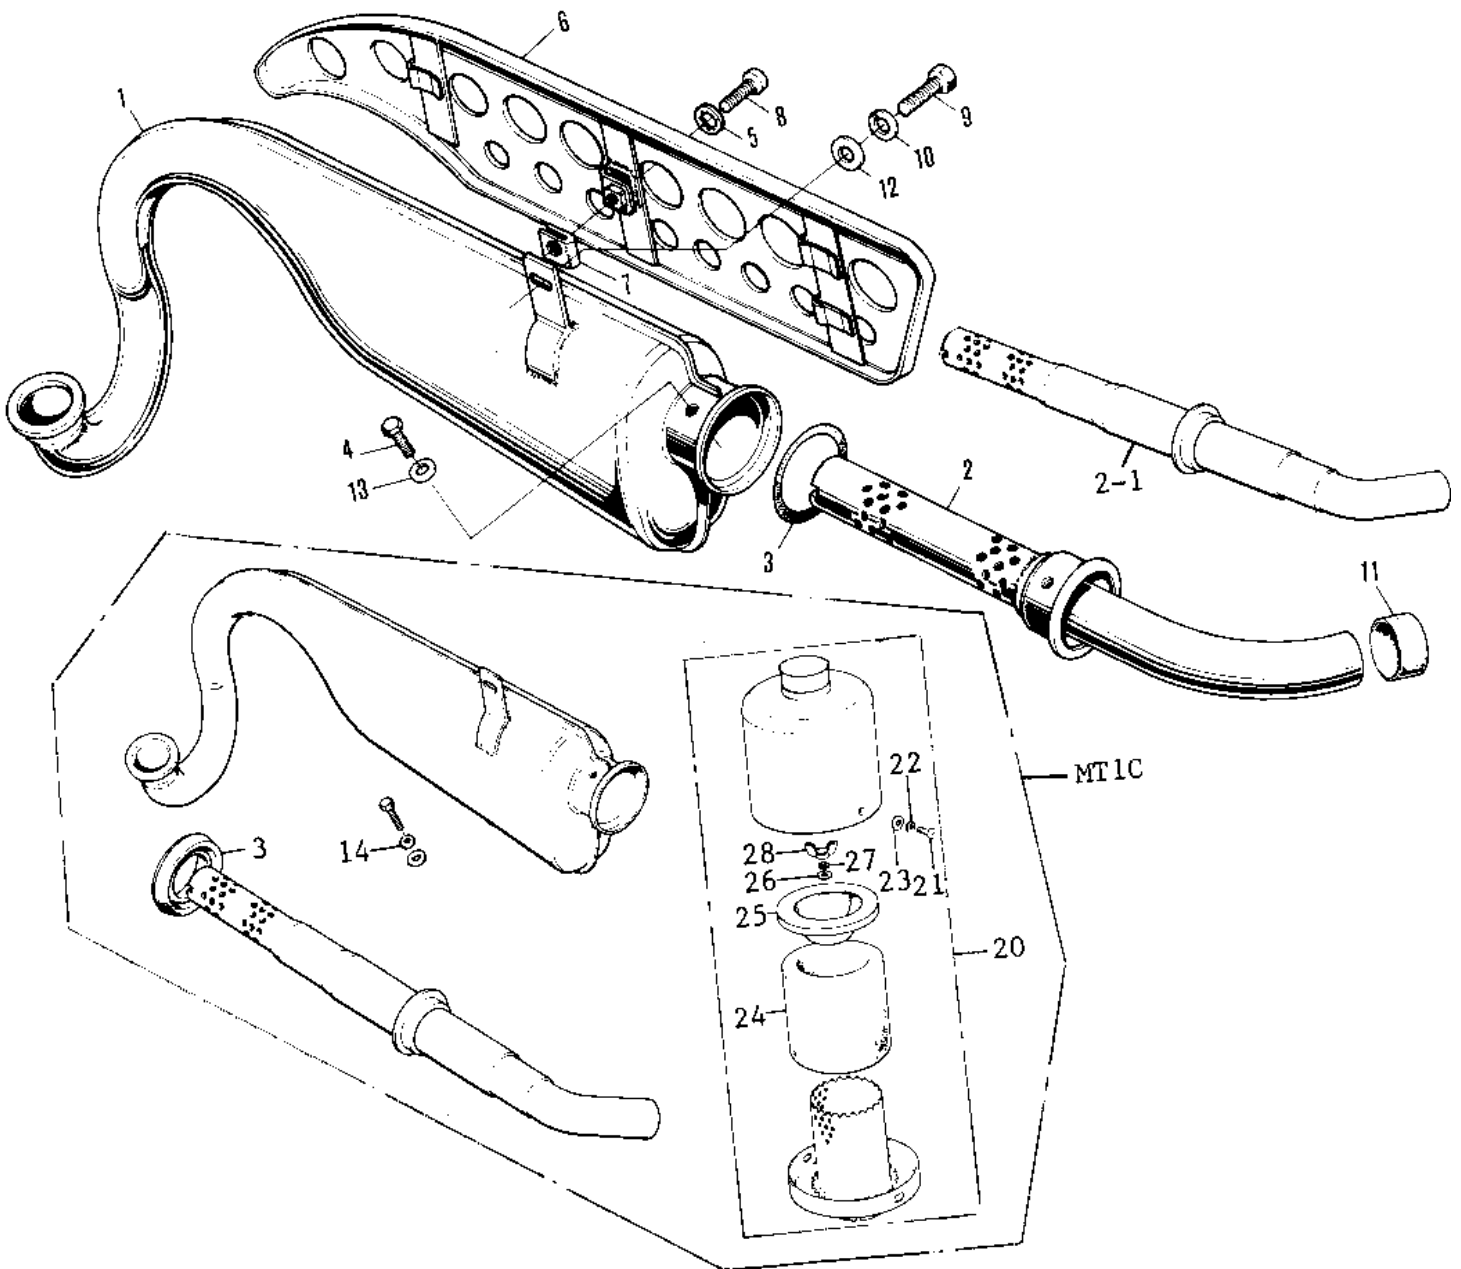

1974 MT1B PARTS DIAGRAM

AIR CLEANER/MUFFLER (71-75)

1974 MT1B PARTS LIST

AIR CLEANER/MUFFLER ('71-'75)

ITEM NAME	PART NUMBER	QUANTITY
UNAVAILABLE IN PRICE BOOK (Ref # 1 4,13)	18001-034	
MUFFLER ASSY (Ref # 1 4,13)	18001-079	
BAFFLE TUBE (Ref # 2)	18033-046	
BAFFLE TUBE (Ref # 2-1)	18033-060	
"0" RING,36MM (Ref # 3)	670B3036	
OIL SEAL (Ref # 3)	92056-004	
BOLT,6X10 (Ref # 4)	112G0610	
BOLT-UPSET,6X8 (Ref # 4)	112B0608	
WASHER LOCK 6MM (Ref # 5)	464H0600	
WASHER LOCK 6MM (Ref # 5)	463H0600	
COVER-MUFFLER BLACK (Ref # 6)	18057-036-21	
COVER,MUFFLER (Ref # 6)	18057-048	
INSULATOR-HEAT (Ref # 7)	18065-009	
SCREW PAN HEAD 6X12 (Ref # 8)	220E0612	
BOLT,8X20 (Ref # 9)	115G0820	
BOLT,8X20 (Ref # 9)	115G0820	
WASHER SPRING 8MM (Ref # 10)	461F0800	
CAP-RUBBER (Ref # 11)	92073-012	
CAP-MUFFLER RUBBER (Ref # 11)	92073-021	
WASHER PLAIN 8MM (Ref # 12)	411B0800	
WASHER-PLAIN (Ref # 13)	92022-183	
WASHER PLAIN 6MM (Ref # 14)	410B0600	
AIR CLEANER ASSY (Ref # 15)	11010-081	
HOLDER,CONNECT (Ref # 16)	18045-002	
BUSHING,RUBBER (Ref # 17)	92092-1001	
SCREW PAN HEAD 6X20 (Ref # 18)	220B0620	
AIR CLEANER ASSY (Ref # 19)	11010-081	
AIR CLEANER ASSY (Ref # 20)	11010-081	
SCREW PAN HEAD 4X10 (Ref # 21)	220B0410	

1974 MT1B PARTS LIST

AIR CLEANER/MUFFLER ('71-'75)

ITEM NAME	PART NUMBER	QUANTITY
WASHER SPRING 4MM (Ref # 22)	461F0400	
WASHER PLAIN 4MM (Ref # 23)	410B0400	
ELEMENT,AIR,CLNR (Ref # 24)	11013-048	
ELEMENT,AIR CLNR, TOP (Ref # 25)	11013-050	
WASHER PLAIN 4MM (Ref # 26)	410B0400	
WASHER SPRING 4MM (Ref # 27)	461F0400	
NUT,WING,4MM (Ref # 28)	92015-074	