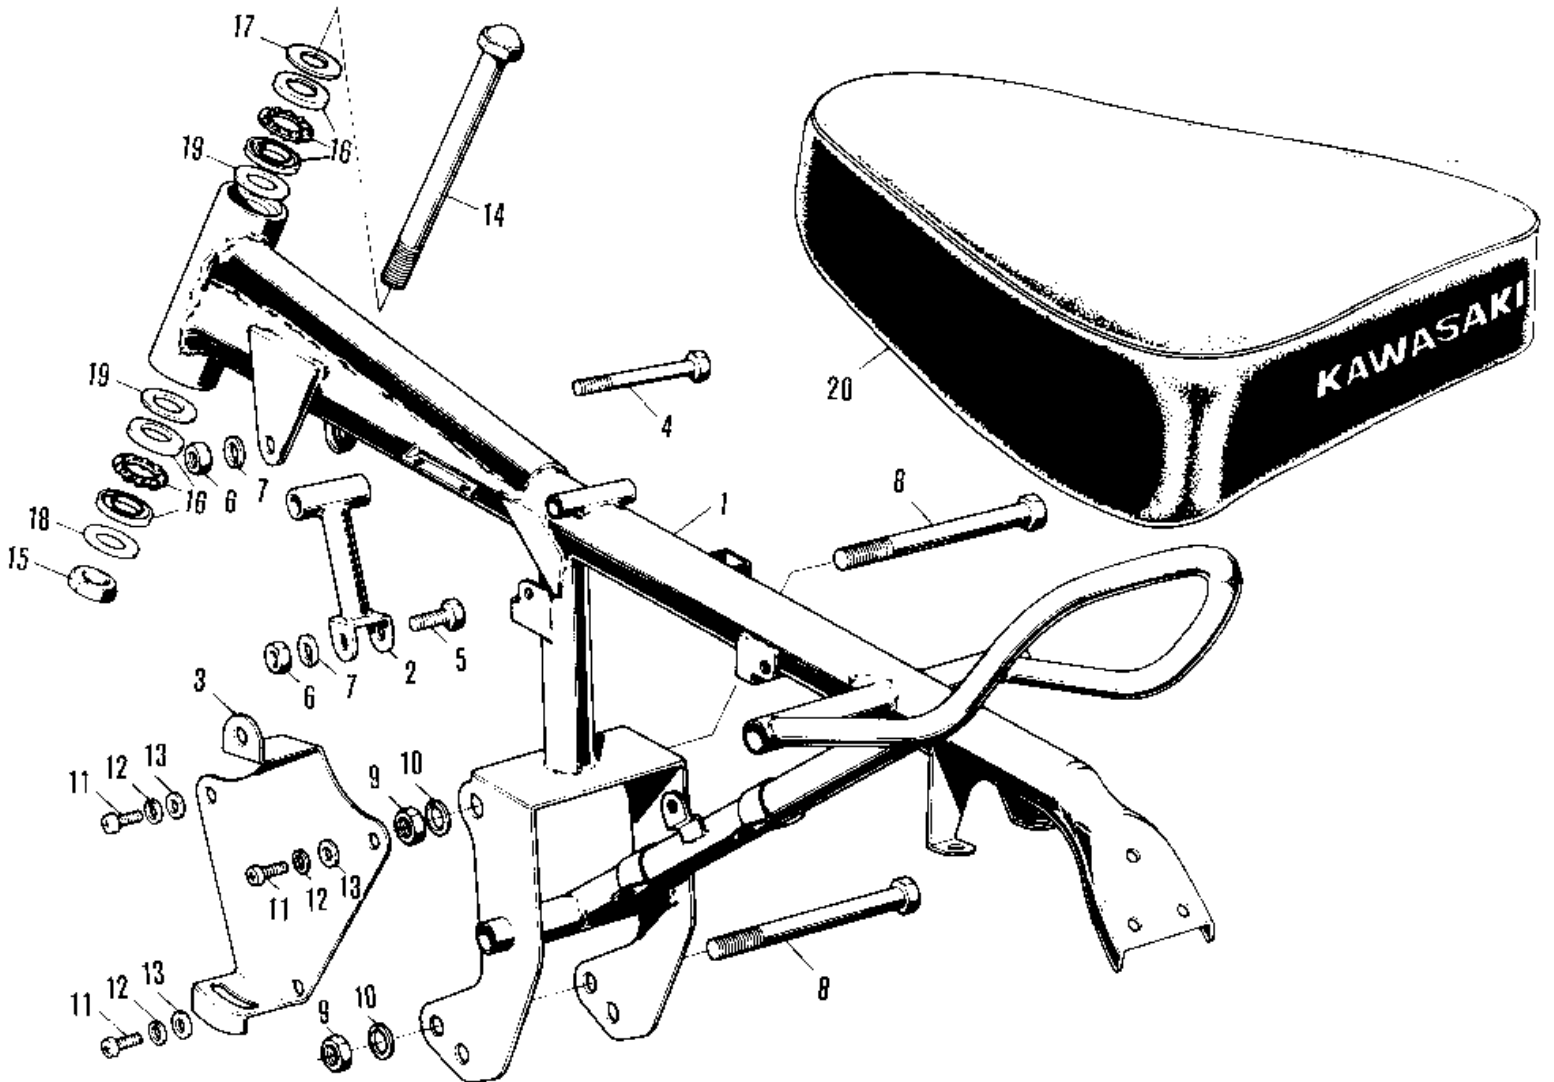

1971 Mini-Trail PARTS DIAGRAM

FRAME/FRAME FITTINGS/SEAT ('71-'75)

1971 Mini-Trail PARTS LIST

FRAME/FRAME FITTINGS/SEAT ('71-'75)

ITEM NAME	PART NUMBER	QUANTITY
FRAME (Ref # 1)	32002-144	1
UNAVAILABLE IN PRICE BOOK (Ref # 1)	32002-056	1
TUBE-DOWN (Ref # 2)	31076-016	1
BRACKET-OIL TANK (Ref # 3)	32094-006	1
UNAVAILABLE IN PRICE BOOK (Ref # 3)	32094-007	1
BOLT,HEX HEAD,8X85 (Ref # 4)	92001-1226	1
BOLT (Ref # 5)	92001-1578	1
NUT,8MM (Ref # 6)	311B0800	2
WASHER SPRING 8MM (Ref # 7)	461F0800	2
BOLT, FLANGED, 10X110 (Ref # 8)	92001-1602	2
NUT,10MM (Ref # 9)	314B1000	2
WASHER SPRING 10MM (Ref # 10)	461F1000	2
SCREW PAN HEAD 6X12 (Ref # 11)	220B0612	3
WASHER SPRING 6MM (Ref # 12)	461F0600	3
WASHER PLAIN 6MM (Ref # 13)	410B0600	3
BOLT,STEERING HEAD (Ref # 14)	92001-156	1
NUT-SELF LOCKING (Ref # 15)	92019-012	1
THRUST BEARING (Ref # 16)	92119-001	2
WASHER-PLAIN,16MM (Ref # 17)	411D1600	1
WASHER-PLAIN,16MM (Ref # 18)	411B1600	1
WASHER-PLAIN (Ref # 19)	92022-179	2
COLLAR,STEERING (Ref # 19)	92027-1119	2
SEAT (Ref # 20)	53002-024	1