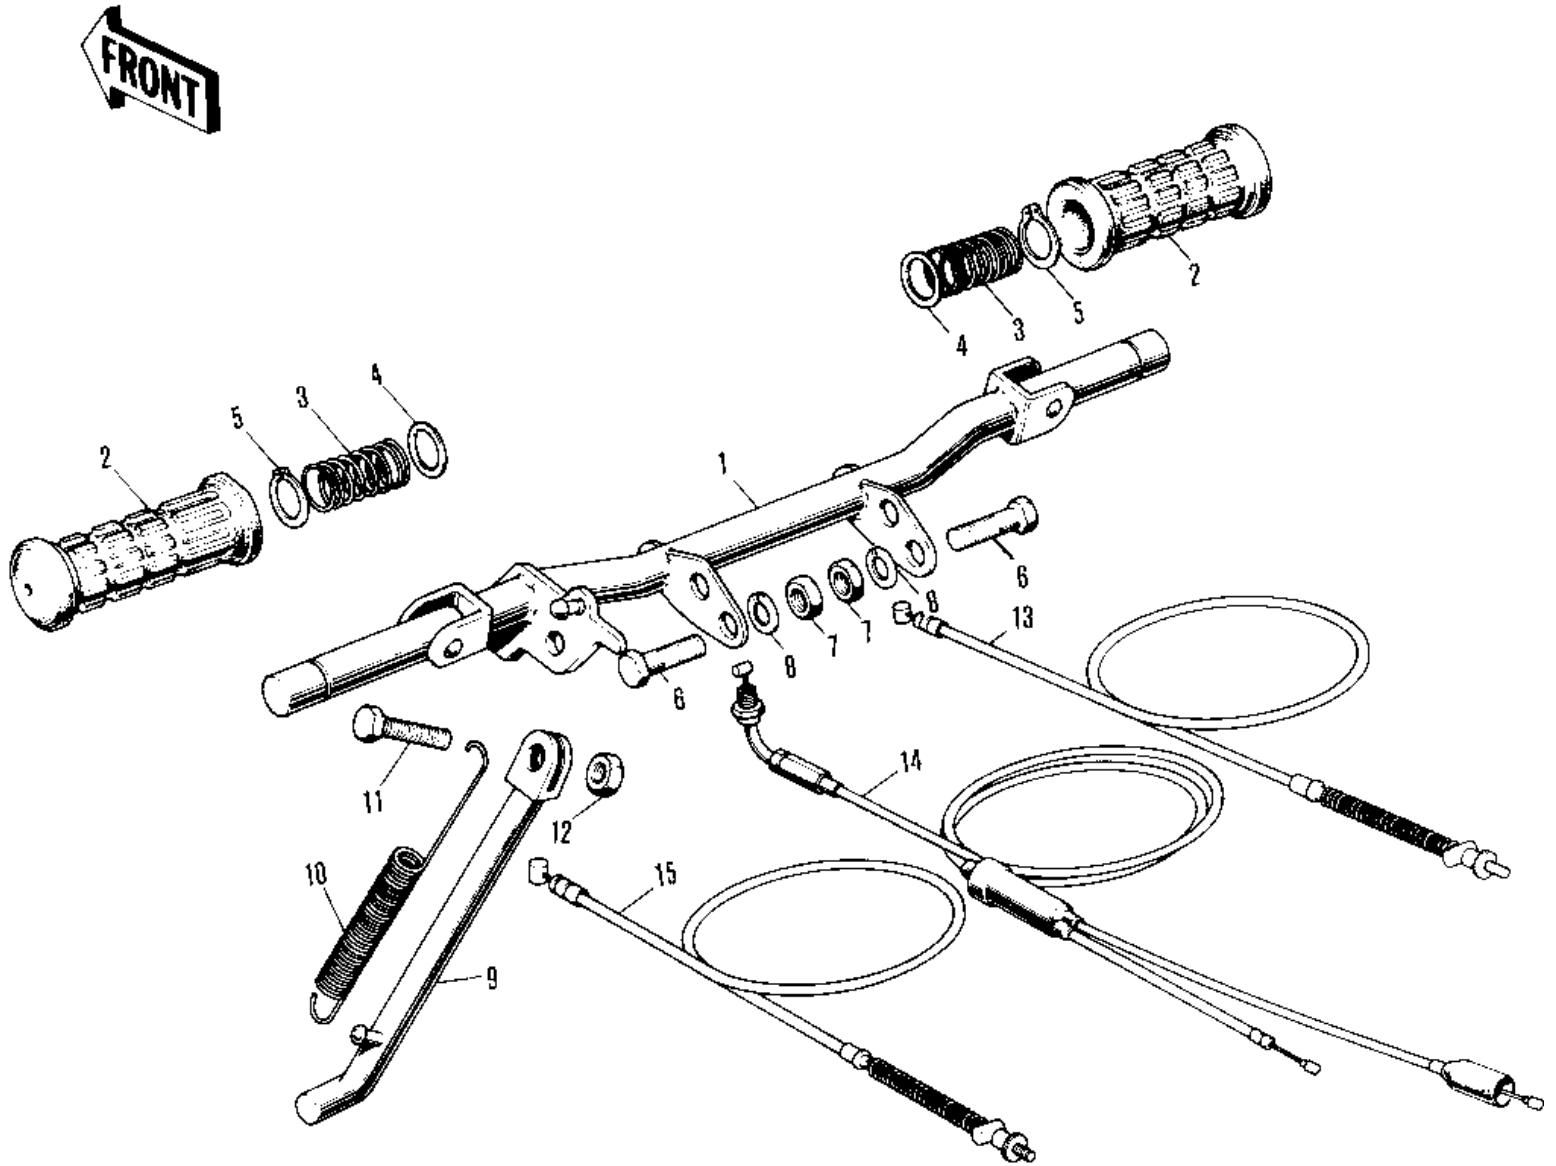

# 1972 MT1A PARTS DIAGRAM

FOOTRESTS/STAND/CABLES ('71-75)

## 1972 MT1A PARTS LIST

FOOTRESTS/STAND/CABLES ('71-'75)

ITEM NAME	PART NUMBER	QUANTITY
BAR-FOOTREST (Ref # 1)	34002-029	
RUBBER FOOTREST (Ref # 2)	92076-006	
SPRING FOOTREST PEG (Ref # 3)	34006-002	
WASHER FOLDING PEG (Ref # 4)	92022-049	
CIRCLIP 16MM (Ref # 5)	480J1600	
BOLT,HEX HEAD,10X18 (Ref # 6)	113G1018	
NUT,10MM (Ref # 7)	314B1000	
NUT,10MM (Ref # 7)	314B1000	
WASHER SPRING 10MM (Ref # 8)	461F1000	
STAND-SIDE (Ref # 9)	34024-050	
STAND-SIDE (Ref # 9)	34024-050	
SPRING MAIN STAND (Ref # 10)	34023-005	
BOLT,10X28 (Ref # 11)	113G1028	
BOLT,HEX HEAD,10X25 (Ref # 11)	113G1025	
NUT 10MM (Ref # 12)	315B1000	
CABLE-FRONT BRAKE (Ref # 13)	54005-058	
CABLE,THROTTLE (Ref # 14)	54012-129	
CABLE-REAR BRAKE (Ref # 15)	54022-020	