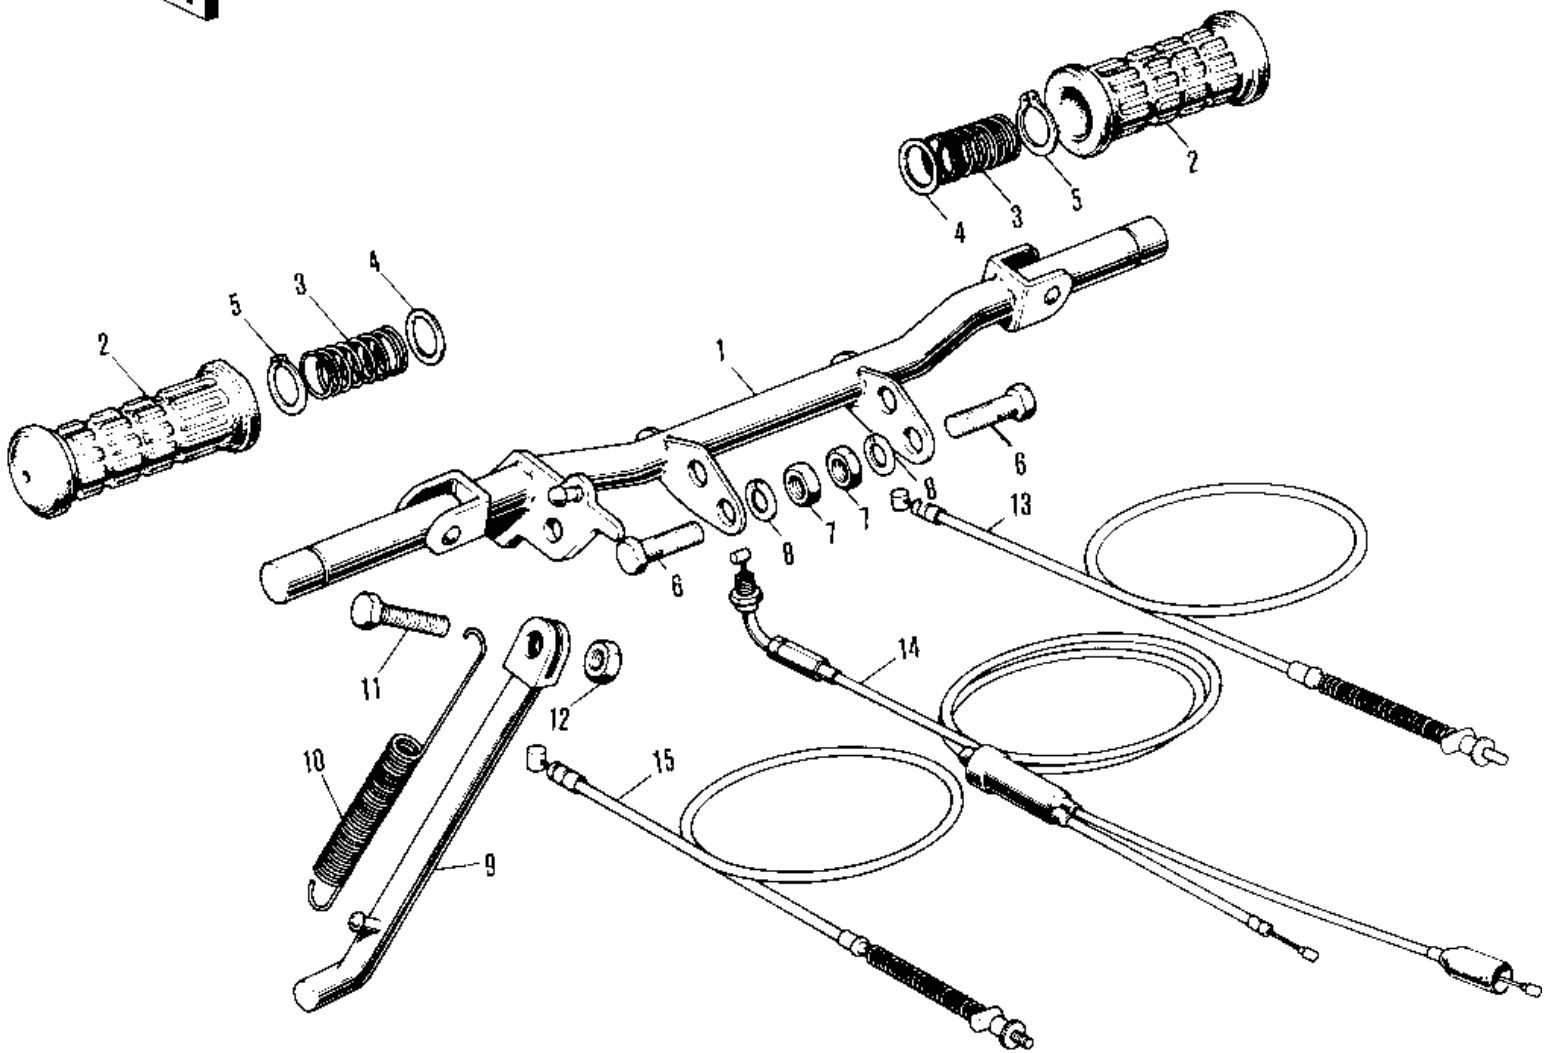

1974 MT1B PARTS DIAGRAM

FOOTRESTS/STAND/CABLES ('71-75)

1974 MT1B PARTS LIST

FOOTRESTS/STAND/CABLES ('71-'75)

ITEM NAME	PART NUMBER	QUANTITY
BAR-FOOTREST (Ref # 1)	34002-029	
RUBBER FOOTREST (Ref # 2)	92076-006	
SPRING FOOTREST PEG (Ref # 3)	34006-002	
WASHER FOLDING PEG (Ref # 4)	92022-049	
CIRCLIP 16MM (Ref # 5)	480J1600	
BOLT,HEX HEAD,10X18 (Ref # 6)	113G1018	
NUT,10MM (Ref # 7)	314B1000	
NUT,10MM (Ref # 7)	314B1000	
WASHER SPRING 10MM (Ref # 8)	461F1000	
STAND-SIDE (Ref # 9)	34024-050	
STAND-SIDE (Ref # 9)	34024-050	
SPRING MAIN STAND (Ref # 10)	34023-005	
BOLT,10X28 (Ref # 11)	113G1028	
BOLT,HEX HEAD,10X25 (Ref # 11)	113G1025	
NUT 10MM (Ref # 12)	315B1000	
CABLE-FRONT BRAKE (Ref # 13)	54005-058	
CABLE,THROTTLE (Ref # 14)	54012-129	
CABLE-REAR BRAKE (Ref # 15)	54022-020	