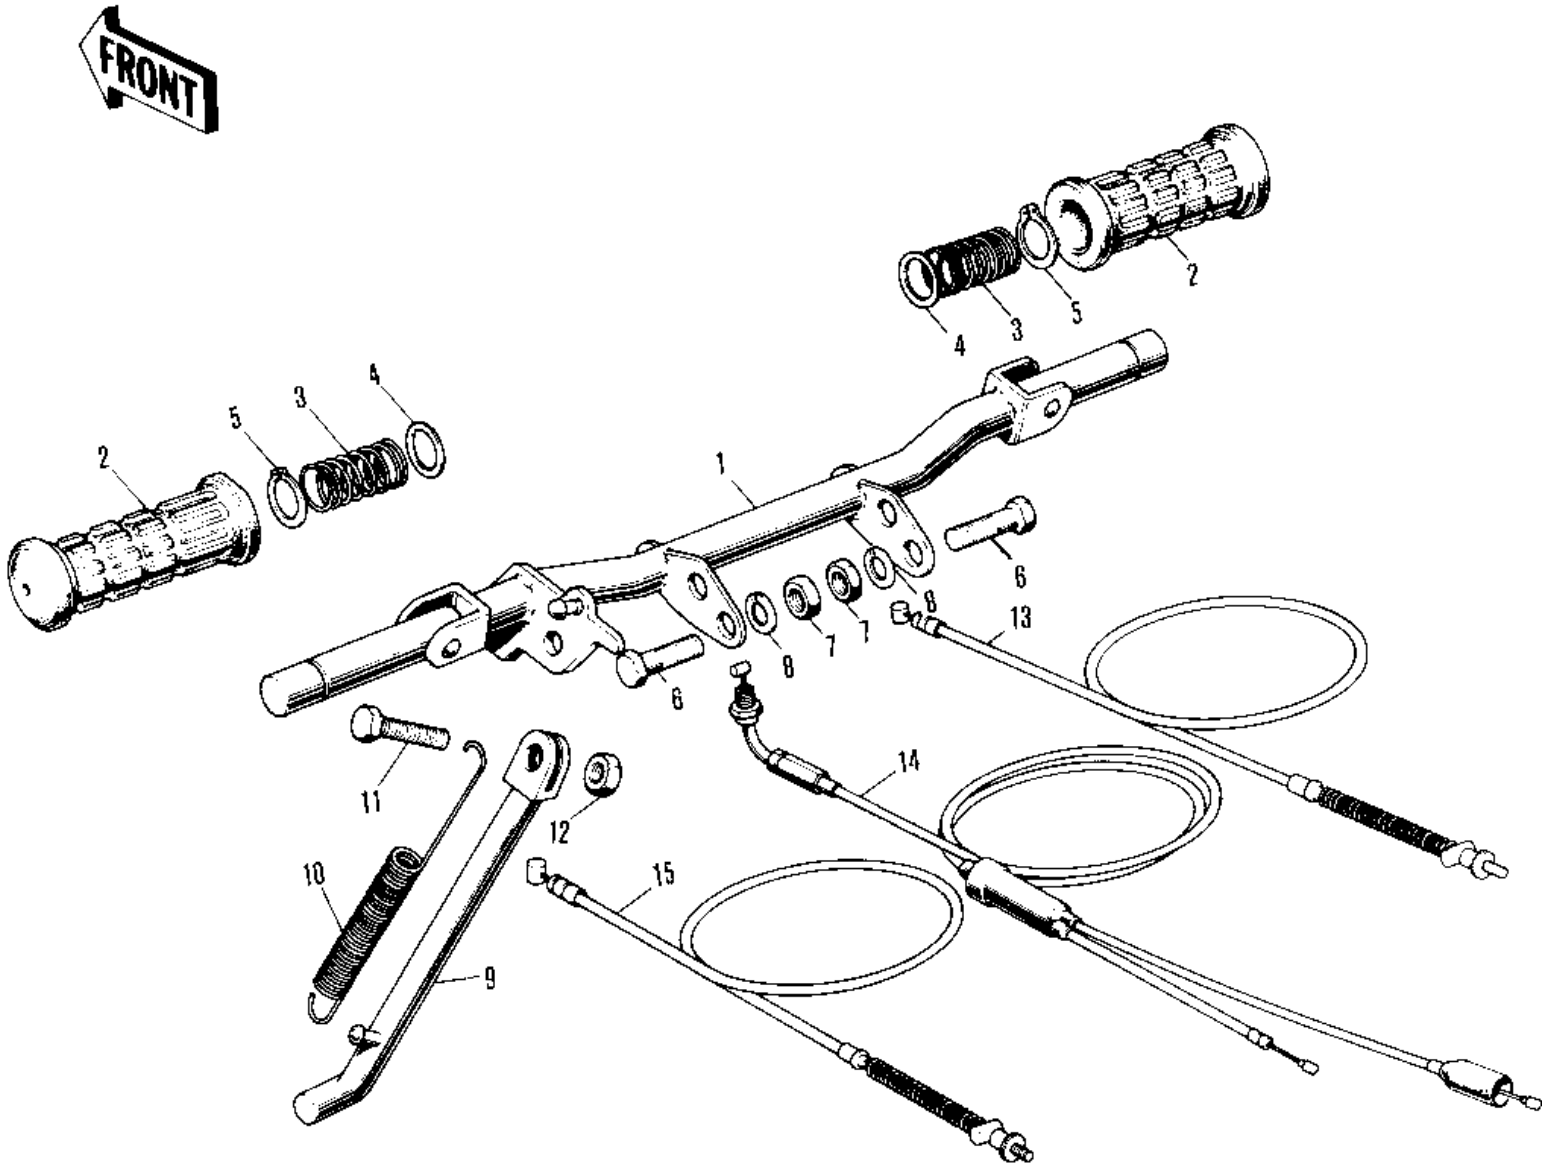

1975 MT1C PARTS DIAGRAM

FOOTRESTS/STAND/CABLES ('71-75)

1975 MT1C PARTS LIST

FOOTRESTS/STAND/CABLES ('71-'75)

ITEM NAME	PART NUMBER	QUANTITY
BAR-FOOTREST (Ref # 1)	34002-029	
RUBBER FOOTREST (Ref # 2)	92076-006	
SPRING FOOTREST PEG (Ref # 3)	34006-002	
WASHER FOLDING PEG (Ref # 4)	92022-049	
CIRCLIP 16MM (Ref # 5)	480J1600	
BOLT,HEX HEAD,10X18 (Ref # 6)	113G1018	
NUT,10MM (Ref # 7)	314B1000	
NUT,10MM (Ref # 7)	314B1000	
WASHER SPRING 10MM (Ref # 8)	461F1000	
STAND-SIDE (Ref # 9)	34024-050	
STAND-SIDE (Ref # 9)	34024-050	
SPRING MAIN STAND (Ref # 10)	34023-005	
BOLT,10X28 (Ref # 11)	113G1028	
BOLT,HEX HEAD,10X25 (Ref # 11)	113G1025	
NUT 10MM (Ref # 12)	315B1000	
CABLE-FRONT BRAKE (Ref # 13)	54005-058	
CABLE,THROTTLE (Ref # 14)	54012-129	
CABLE-REAR BRAKE (Ref # 15)	54022-020	