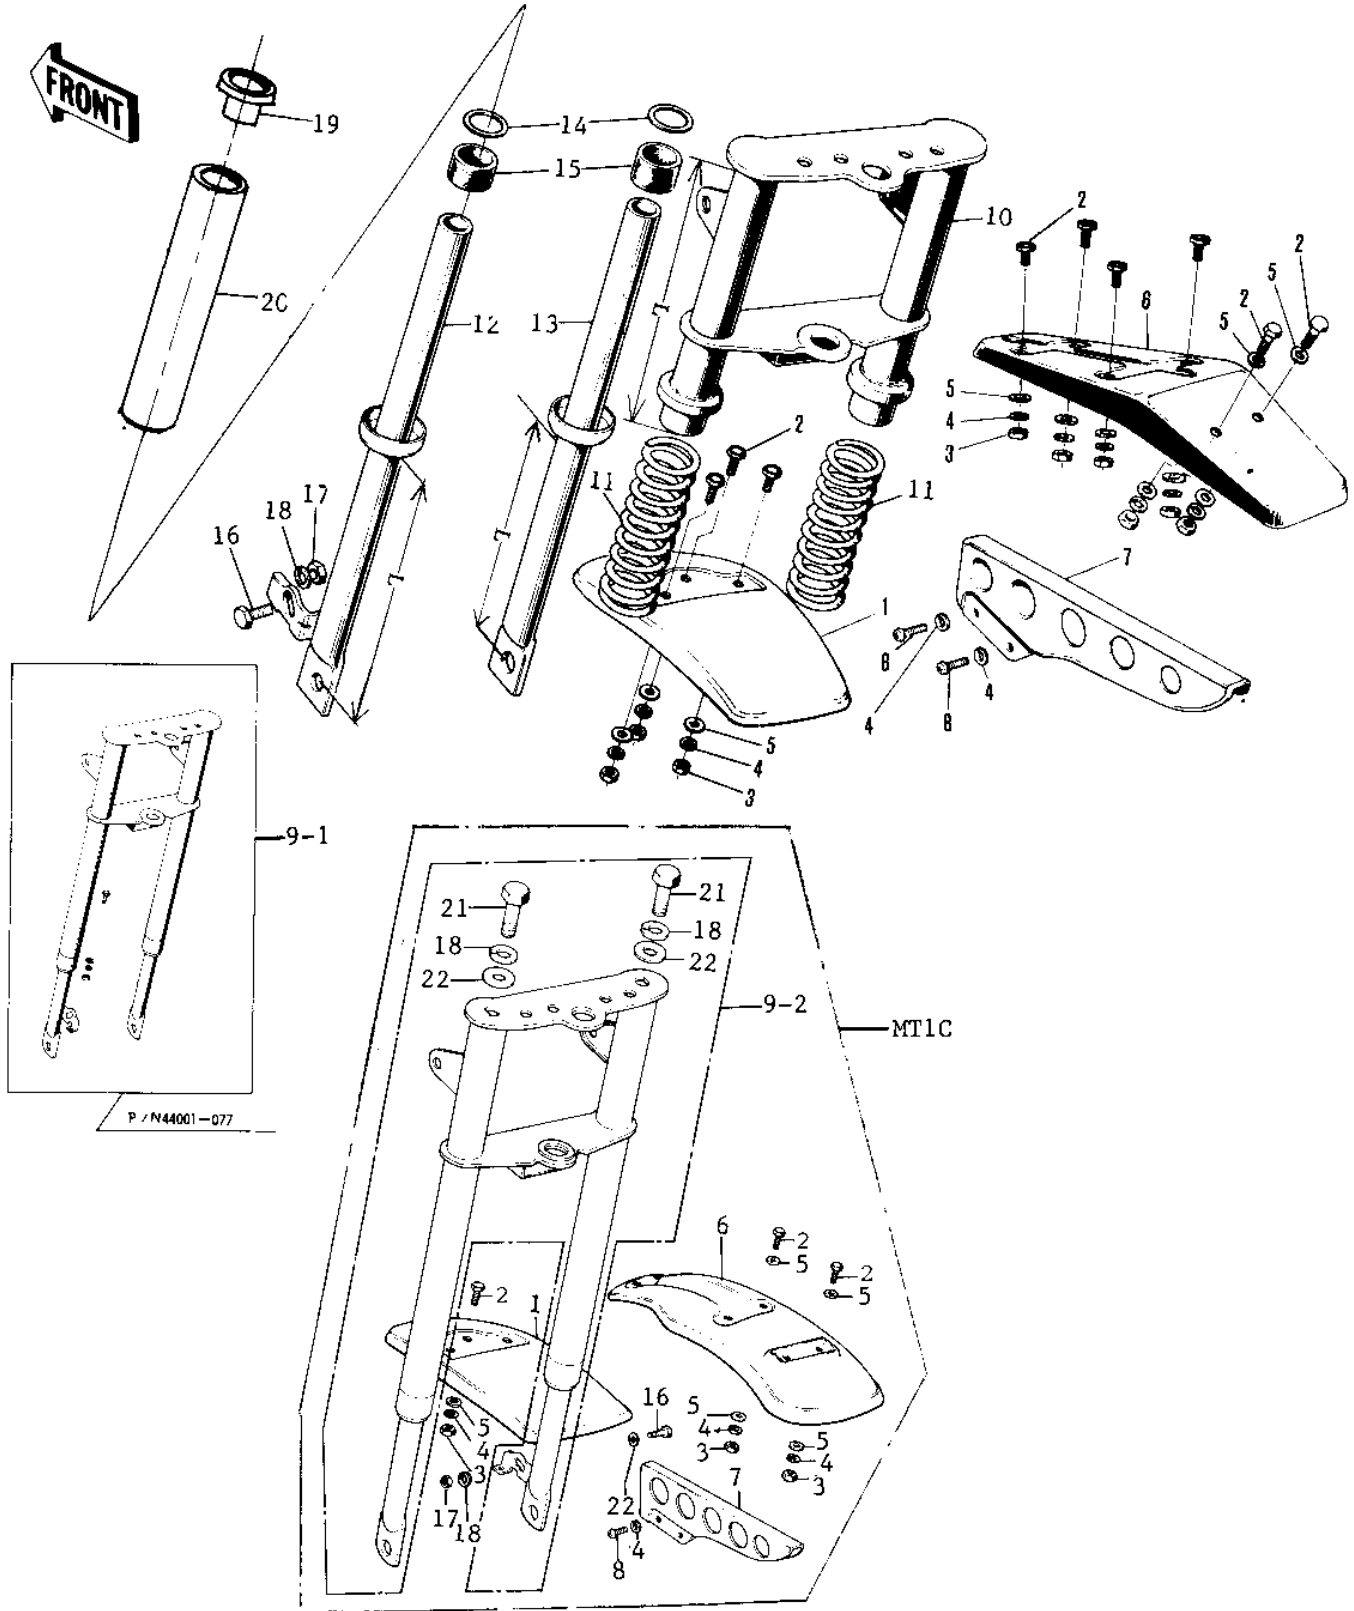

# 1971 Mini-Trail PARTS DIAGRAM

FRONT FORK/FENDERS/CHAIN COVER ('71-'75)

## FRONT FORK/FENDERS/CHAIN COVER ('71-'75)

ITEM NAME	PART NUMBER	QUANTITY
FENDER-FR, GREEN (Ref # 1)	35004-058-54	1
FENDER-FR, B. ORANGE (Ref # 1)	35004-058-72	1
FENDER-FR, C. LIME (Ref # 1)	35004-087-1M	1
UNAVAILABLE IN PRICE BOOK (Ref # 1)	35004-087-3E	1
BOLT-UPSET 6X14 (Ref # 2)	112B0614	9
NUT 6MM (Ref # 3)	311B0600	9
WASHER SPRING 6MM (Ref # 4)	461F0600	11
WASHER PLAIN (Ref # 5)	92022-024	11
FENDER-REAR, BLACK (Ref # 6)	35023-011-10	1
FENDER-RR, C. LIME (Ref # 6)	35023-013-1M	1
FENDER-RR, BLACK (Ref # 6)	35023-013-10	1
CASE-CHAIN, BLACK (Ref # 7)	36014-036-21	1
SCREW PAN HEAD 6X10 (Ref # 8)	220B0610	2
FRONT FORK ASSY (Ref # 9 12)	44001-073	1
FRONT FORK ASSY (Ref # 9-1)	44001-077	1
FORK-FRONT (Ref # 9-2)	44001-159	1
BODY-FRONT FORK (Ref # 10)	44047-004	1
BODY-FRONT FORK (Ref # 10)	44047-005	1
SPRING-FORK (Ref # 11)	44026-032	2
TUBE, LH, FORK OUTER (Ref # 12)	44005-033	1
TUBE, LH, FORK OUTER (Ref # 12)	44005-036	1
TUBE, RH, FORK OUTER (Ref # 13)	44006-032	1
TUBE, RH, FORK OUTER (Ref # 13)	44006-034	1
GUIDE-FORK SPRING (Ref # 14)	44028-020	2
DAMPER RUBBER-FORK (Ref # 15)	92075-071	2
BOLT-UPSET, 10X20 (Ref # 16)	112B1020	1
NUT, 10MM (Ref # 17)	314B1000	1
NUT, 10MM (Ref # 17)	314B1000	1
WASHER SPRING 10MM (Ref # 18)	461F1000	1