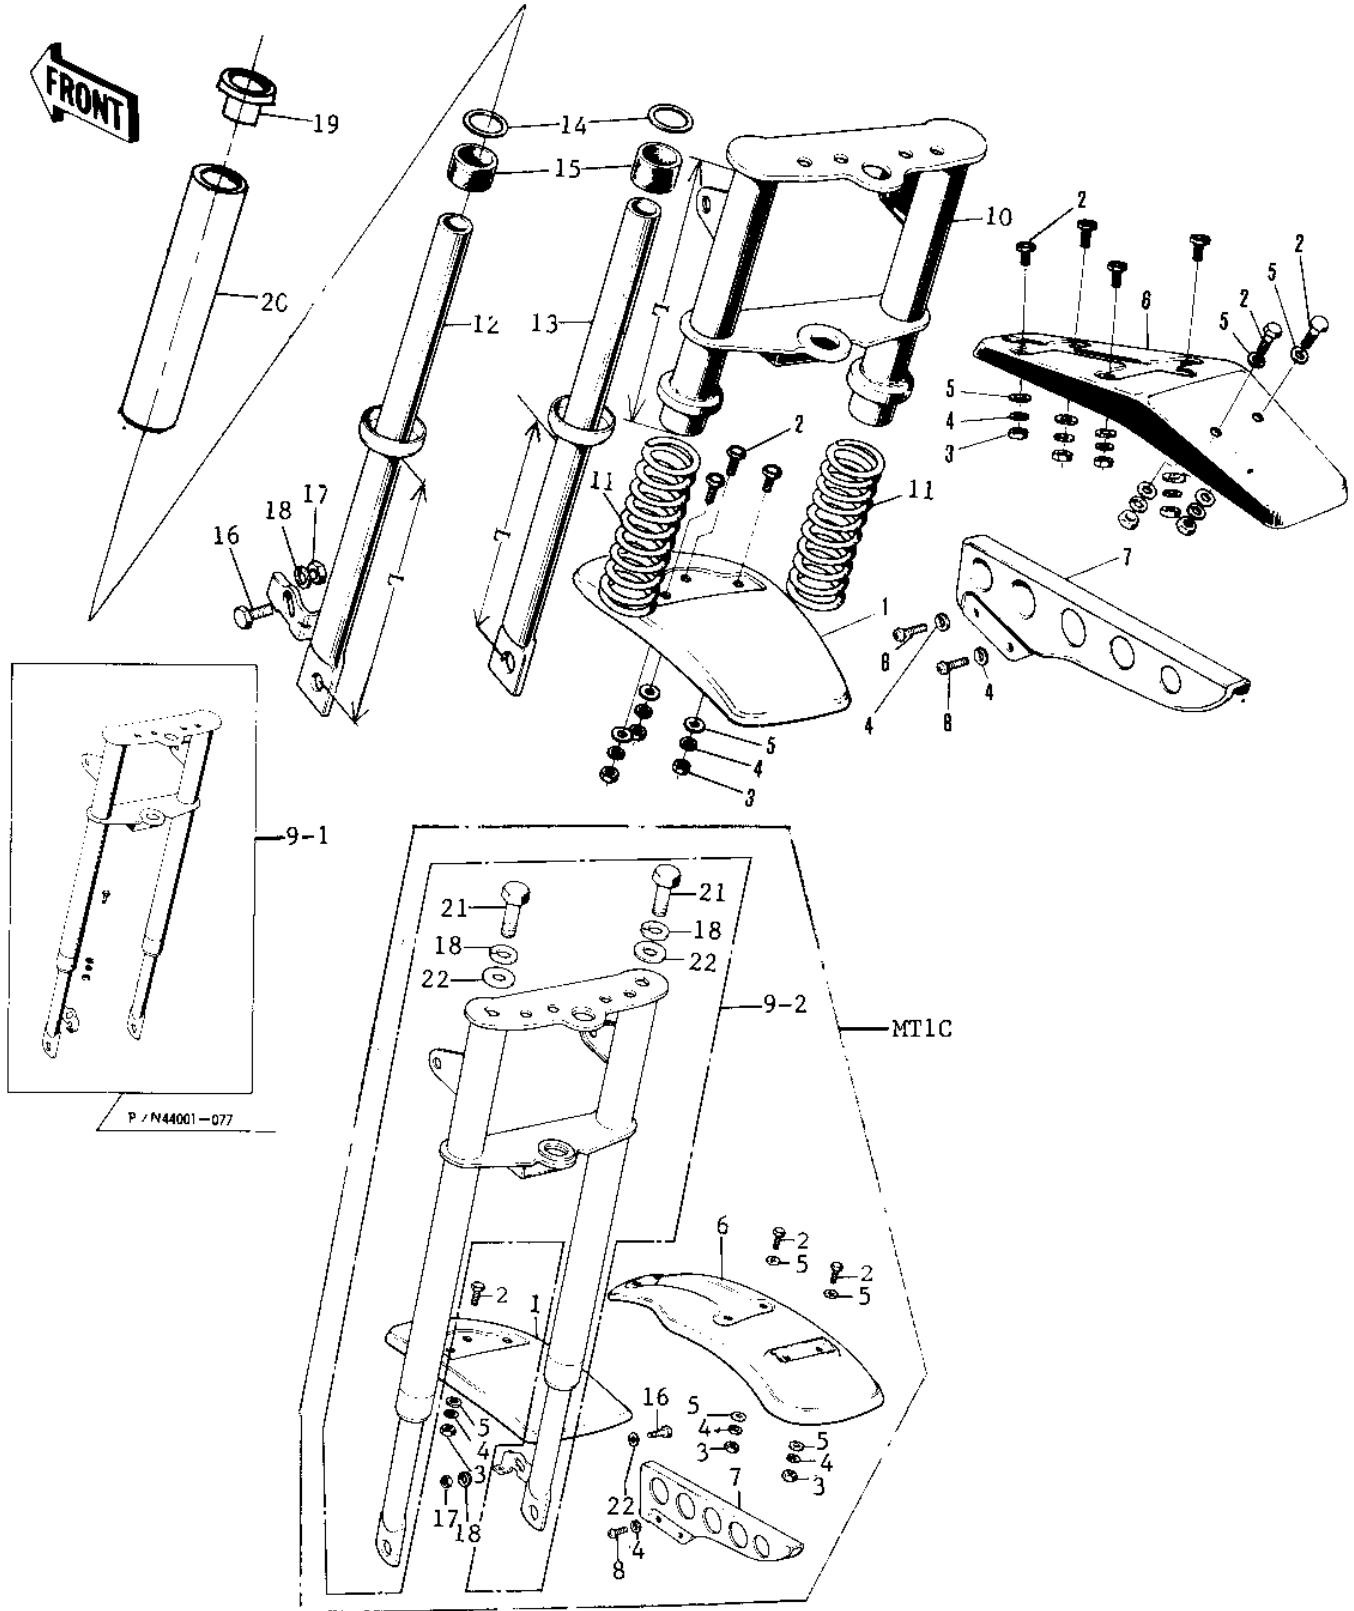

# 1972 MT1A PARTS DIAGRAM

FRONT FORK/FENDERS/CHAIN COVER ('71-75)

## FRONT FORK/FENDERS/CHAIN COVER ('71-'75)

ITEM NAME	PART NUMBER	QUANTITY
FENDER-FR, GREEN (Ref # 1)	35004-058-54	
FENDER-FR, B. ORANGE (Ref # 1)	35004-058-72	
FENDER-FR, C. LIME (Ref # 1)	35004-087-1M	
UNAVAILABLE IN PRICE BOOK (Ref # 1)	35004-087-3E	
BOLT-UPSET 6X14 (Ref # 2)	112B0614	
NUT 6MM (Ref # 3)	311B0600	
WASHER SPRING 6MM (Ref # 4)	461F0600	
WASHER PLAIN (Ref # 5)	92022-024	
FENDER-REAR, BLACK (Ref # 6)	35023-011-10	
FENDER-RR, C. LIME (Ref # 6)	35023-013-1M	
FENDER-RR, BLACK (Ref # 6)	35023-013-10	
CASE-CHAIN, BLACK (Ref # 7)	36014-036-21	
SCREW PAN HEAD 6X10 (Ref # 8)	220B0610	
FRONT FORK ASSY (Ref # 9 12)	44001-067	
FRONT FORK ASSY (Ref # 9 12)	44001-073	
FRONT FORK ASSY (Ref # 9-1)	44001-077	
FORK-FRONT (Ref # 9-2)	44001-159	
BODY-FRONT FORK (Ref # 10)	44047-004	
BODY-FRONT FORK (Ref # 10)	44047-005	
SPRING-FORK (Ref # 11)	44026-032	
TUBE, LH, FORK OUTER (Ref # 12)	44005-033	
TUBE, LH, FORK OUTER (Ref # 12)	44005-036	
TUBE, RH, FORK OUTER (Ref # 13)	44006-032	
TUBE, RH, FORK OUTER (Ref # 13)	44006-034	
GUIDE-FORK SPRING (Ref # 14)	44028-020	
DAMPER RUBBER-FORK (Ref # 15)	92075-071	
BOLT-UPSET, 10X20 (Ref # 16)	112B1020	
NUT, 10MM (Ref # 17)	314B1000	
NUT, 10MM (Ref # 17)	314B1000	