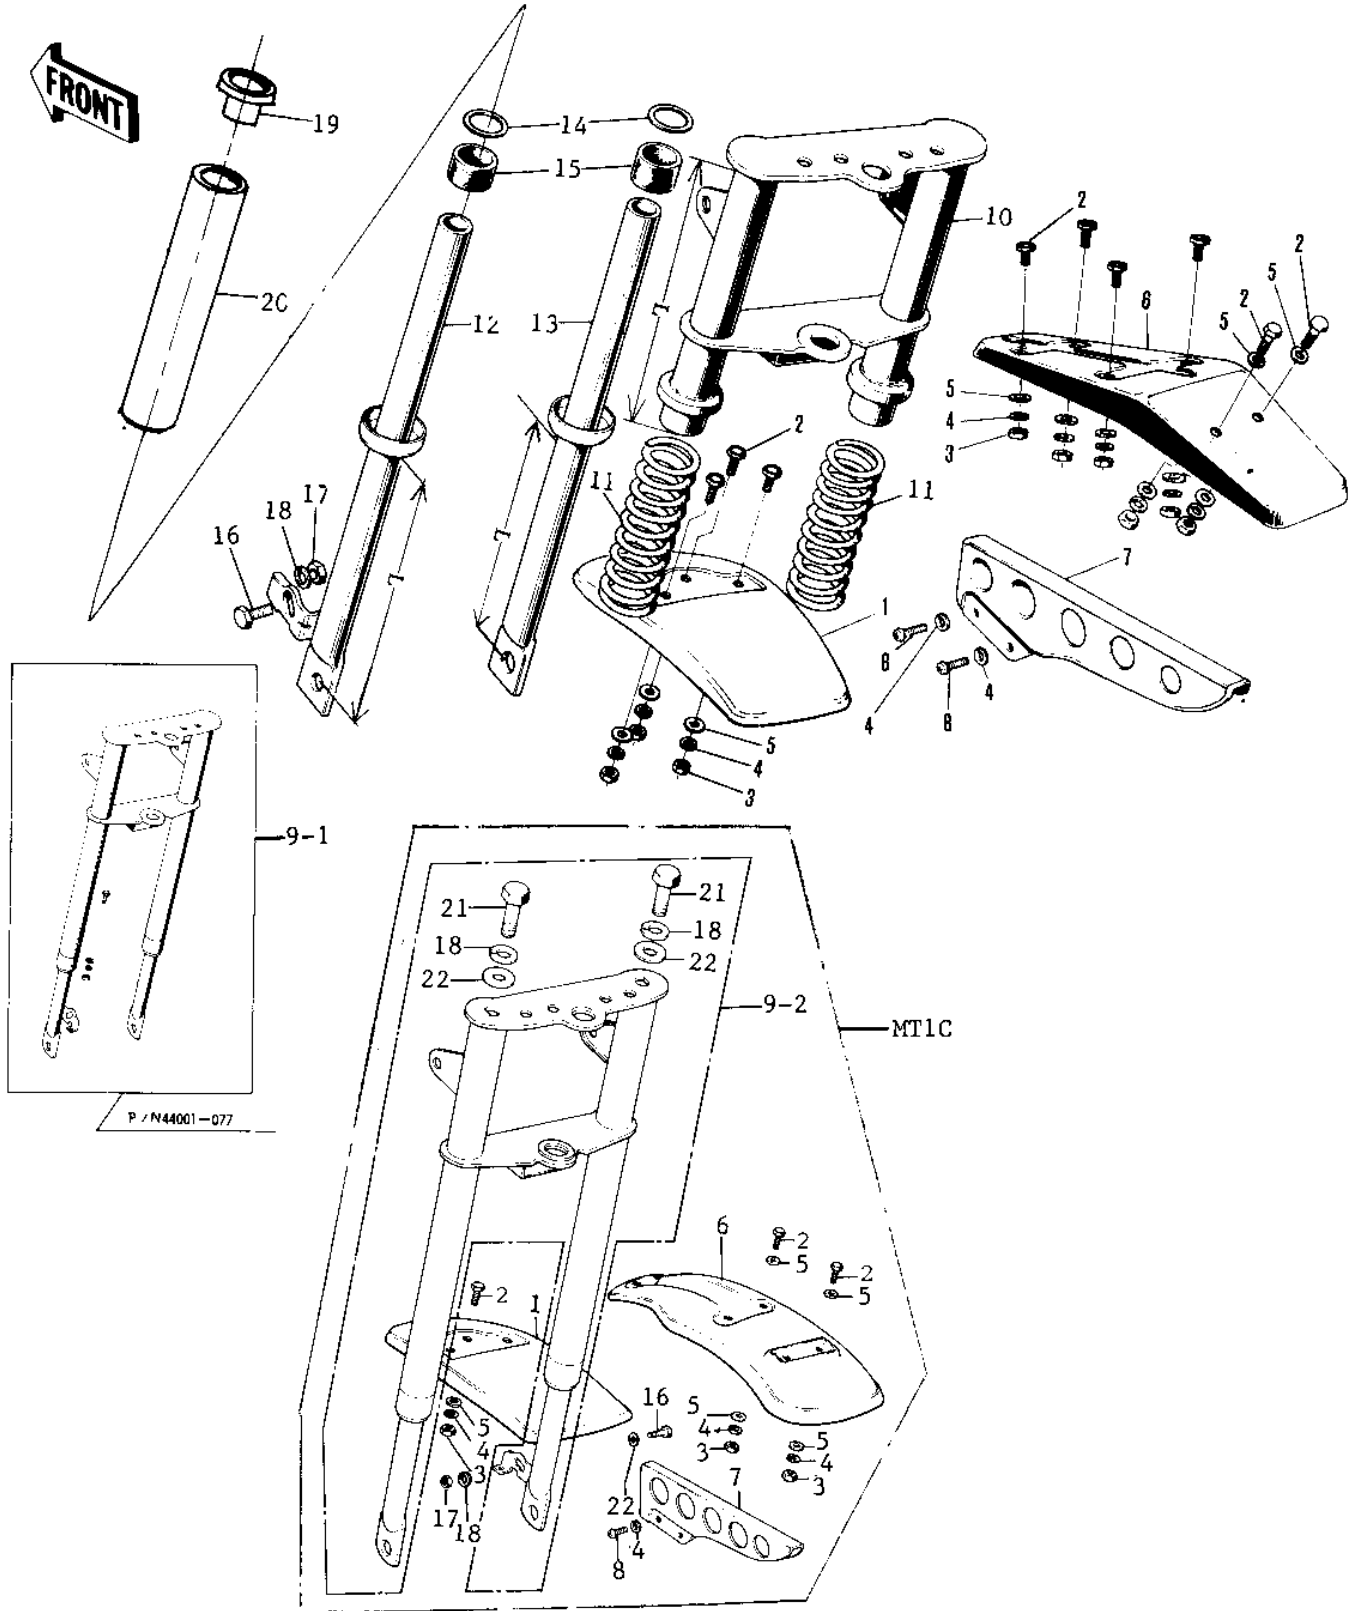

1974 MT1B PARTS DIAGRAM

FRONT FORK/FENDERS/CHAIN COVER ('71-75)

1974 MT1B PARTS LIST

FRONT FORK/FENDERS/CHAIN COVER ('71-'75)

ITEM NAME	PART NUMBER	QUANTITY
FENDER-FR, GREEN (Ref # 1)	35004-058-54	
FENDER-FR, B. ORANGE (Ref # 1)	35004-058-72	
FENDER-FR, C. LIME (Ref # 1)	35004-087-1M	
UNAVAILABLE IN PRICE BOOK (Ref # 1)	35004-087-3E	
BOLT-UPSET 6X14 (Ref # 2)	112B0614	
NUT 6MM (Ref # 3)	311B0600	
WASHER SPRING 6MM (Ref # 4)	461F0600	
WASHER PLAIN (Ref # 5)	92022-024	
FENDER-REAR, BLACK (Ref # 6)	35023-011-10	
FENDER-RR, C. LIME (Ref # 6)	35023-013-1M	
FENDER-RR, BLACK (Ref # 6)	35023-013-10	
CASE-CHAIN, BLACK (Ref # 7)	36014-036-21	
SCREW PAN HEAD 6X10 (Ref # 8)	220B0610	
FRONT FORK ASSY (Ref # 9 12)	44001-067	
FRONT FORK ASSY (Ref # 9 12)	44001-073	
FRONT FORK ASSY (Ref # 9-1)	44001-077	
FORK-FRONT (Ref # 9-2)	44001-159	
BODY-FRONT FORK (Ref # 10)	44047-004	
BODY-FRONT FORK (Ref # 10)	44047-005	
SPRING-FORK (Ref # 11)	44026-032	
TUBE, LH, FORK OUTER (Ref # 12)	44005-033	
TUBE, LH, FORK OUTER (Ref # 12)	44005-036	
TUBE, RH, FORK OUTER (Ref # 13)	44006-032	
TUBE, RH, FORK OUTER (Ref # 13)	44006-034	
GUIDE-FORK SPRING (Ref # 14)	44028-020	
DAMPER RUBBER-FORK (Ref # 15)	92075-071	
BOLT-UPSET, 10X20 (Ref # 16)	112B1020	
NUT, 10MM (Ref # 17)	314B1000	
NUT, 10MM (Ref # 17)	314B1000	