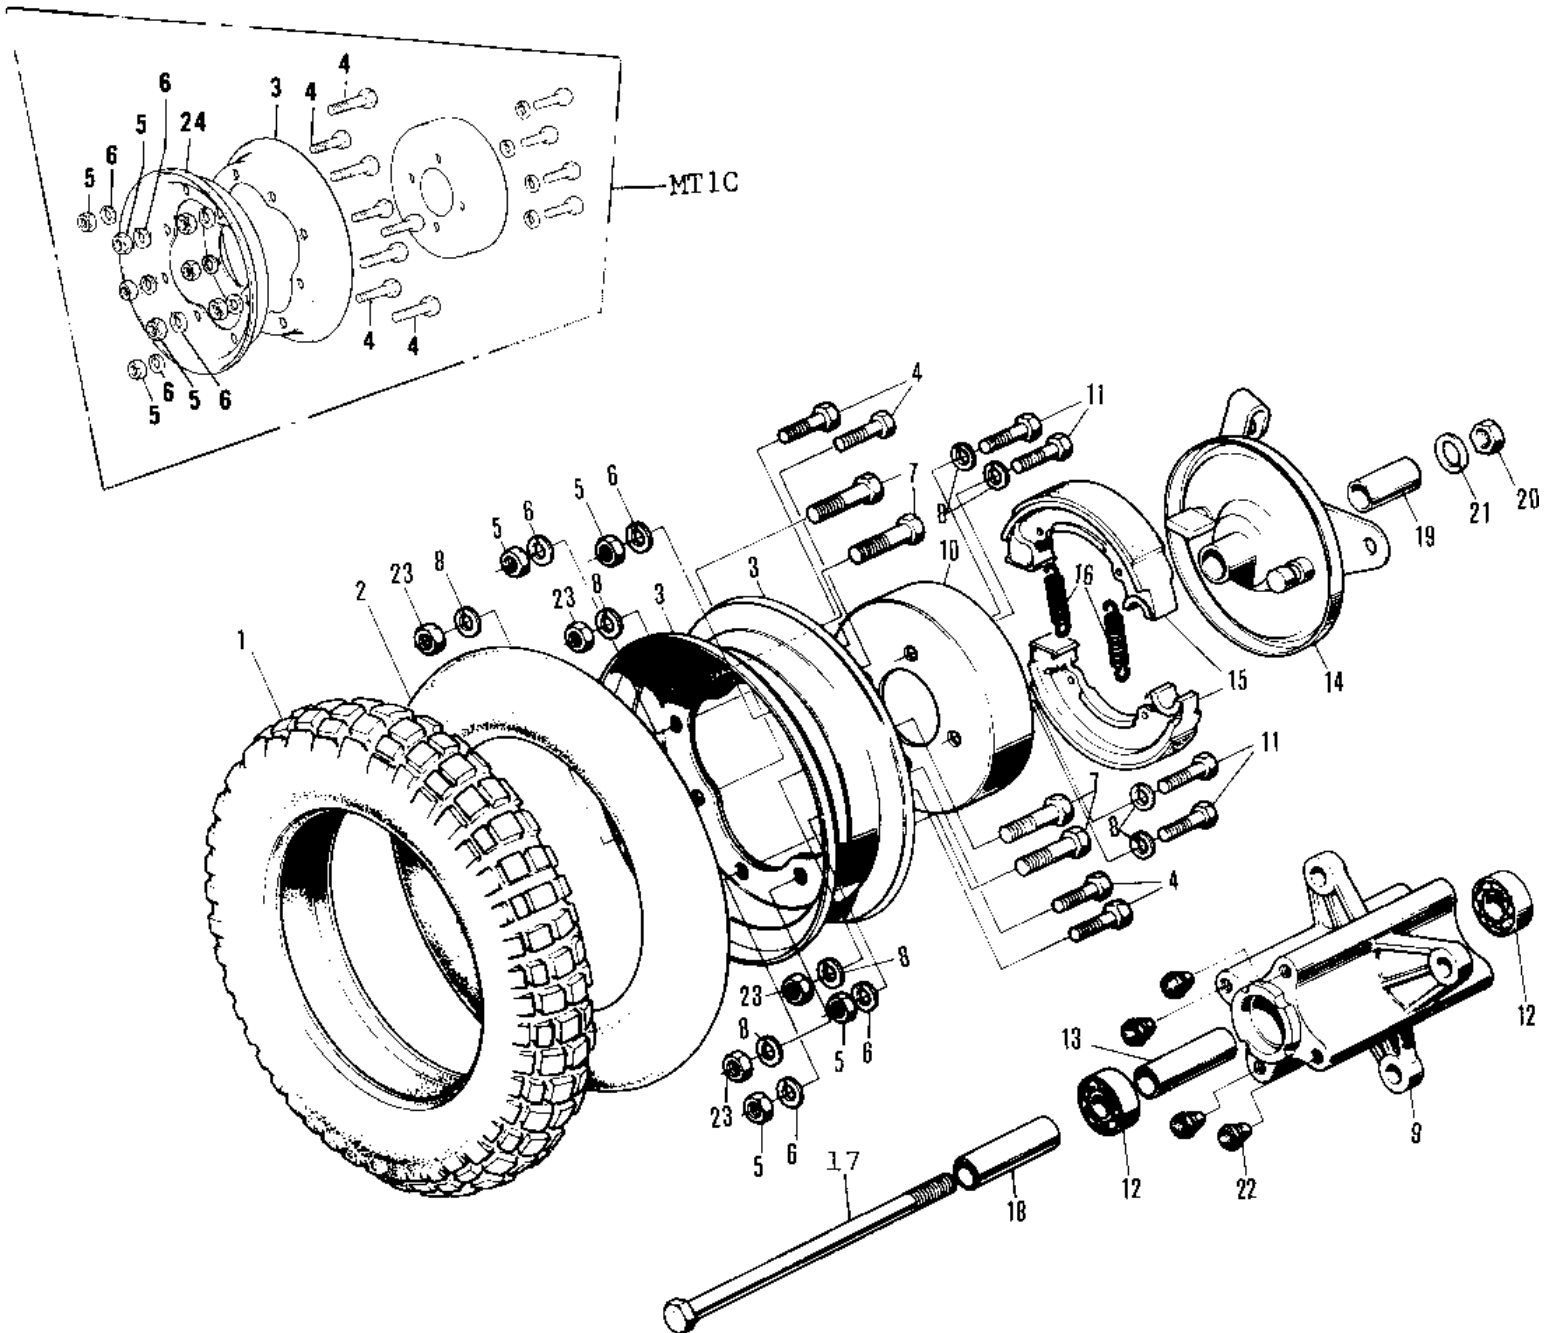

1971 Mini-Trail PARTS DIAGRAM

FRONT WHEEL/TIRE/HUB/BRAKE ('71-'75)

1971 Mini-Trail PARTS LIST

FRONT WHEEL/TIRE/HUB/BRAKE ('71-'75)

ITEM NAME	PART NUMBER	QUANTITY
UNAVAILABLE IN PRICE BOOK (Ref # 1)	41021-015	1
TUBE 350-8 (Ref # 2)	41022-037	1
RIM 2.50-8 (Ref # 3)	41025-047	2
RIM,2.50-8 (Ref # 3)	41025-081	1
BOLT SMALL (Ref # 4)	114G0812	4
BOLT,HEX HEAD,10X16 (Ref # 4)	113G1016	4
NUT,8MM (Ref # 5)	311B0800	4
NUT,10MM (Ref # 5)	314B1000	4
WASHER SPRING 8MM (Ref # 6)	461F0800	4
WASHER SPRING 10MM (Ref # 6)	461F1000	4
BOLT,HEX HEAD,10X25 (Ref # 7)	113G1025	4
WASHER SPRING 10MM (Ref # 8)	461F1000	8
DRUM ASSY-REAR BRAKE (Ref # 8 13)	42005-025	1
DRUM-BRAKE (Ref # 10)	41054-003	1
BOLT-HEX HEAD,10X28 (Ref # 11)	92001-017	4
BEARING-BALL #6201Z (Ref # 12)	601B6201Z	2
SPACER-BEARING (Ref # 13)	42010-020	1
PANEL ASSY-FRNT BRAKE (Ref # 14 16)	41035-031	1
SHOE,BRAKE (Ref # 15,16)	41048-1010	1
SPRING-BRAKE SHOE (Ref # 16)	41049-009	2
AXLE-FRONT (Ref # 17)	41068-033	1
COLLAR-FRONT AXLE,R.H (Ref # 18)	41069-013	1
COLLAR-FRONT AXLE,L.H (Ref # 19)	41069-014	1
NUT-HEX-FINE (Ref # 20)	314B1200	1
WASHER SPRING 12MM (Ref # 21)	461F1200	1
PLUG RUBBER (Ref # 22)	92074-005	4
NUT,10MM (Ref # 23)	314B1000	4
RIM,2.50-8 (Ref # 24)	41025-082	1