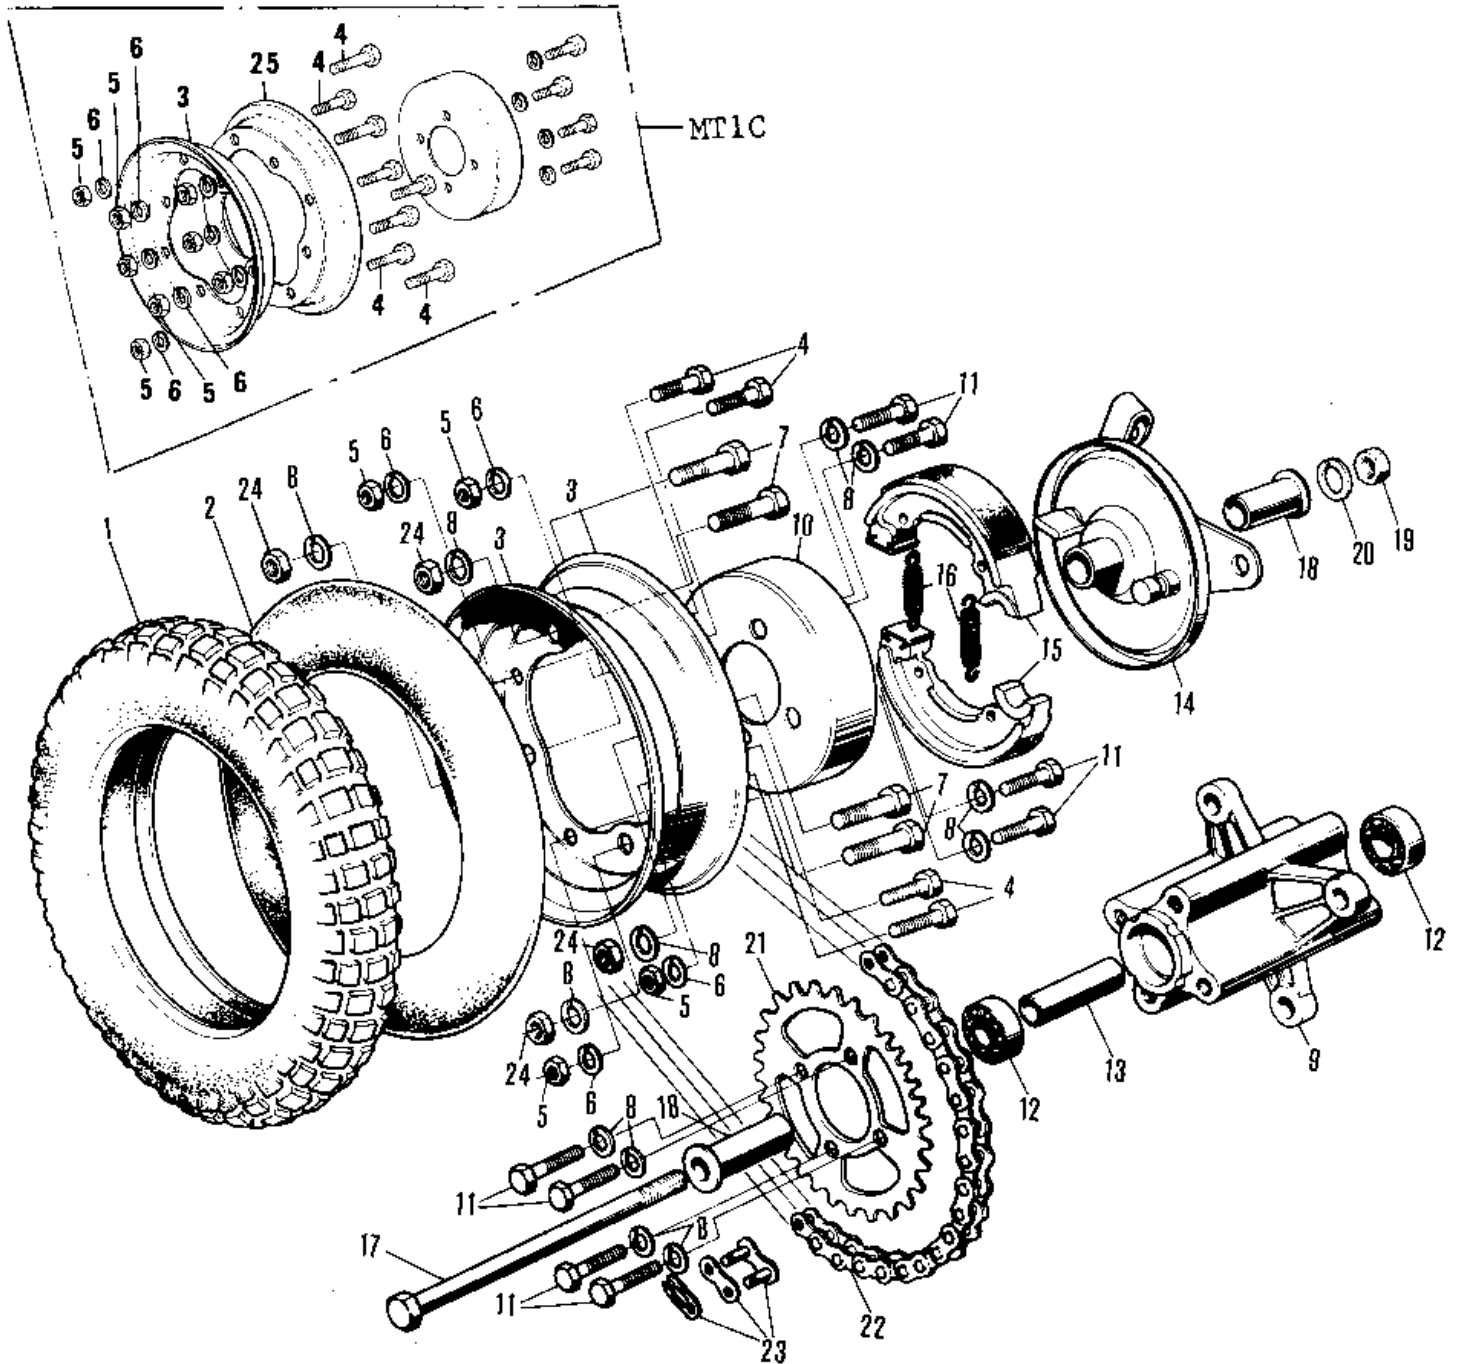

# 1971 Mini-Trail PARTS DIAGRAM

REAR WHEEL/TIRE/HUB/BRAKE/CHAIN ('71-75)

# 1971 Mini-Trail PARTS LIST

## REAR WHEEL/TIRE/HUB/BRAKE/CHAIN ('71-'75)

ITEM NAME	PART NUMBER	QUANTITY
UNAVAILABLE IN PRICE BOOK (Ref # 1)	41021-015	1
TUBE 350-8 (Ref # 2)	41022-037	1
RIM 2.50-8 (Ref # 3)	41025-047	2
RIM,2.50-8 (Ref # 3)	41025-081	1
BOLT SMALL (Ref # 4)	114G0812	4
BOLT,HEX HEAD,10X16 (Ref # 4)	113G1016	4
NUT,8MM (Ref # 5)	311B0800	4
NUT,10MM (Ref # 5)	314B1000	4
WASHER SPRING 8MM (Ref # 6)	461F0800	4
WASHER SPRING 10MM (Ref # 6)	461F1000	4
BOLT,HEX HEAD,10X25 (Ref # 7)	113G1025	4
WASHER SPRING 10MM (Ref # 8)	461F1000	12
DRUM ASSY-REAR BRAKE (Ref # 8 13)	42005-025	1
DRUM-BRAKE (Ref # 10)	41054-003	1
BOLT-HEX HEAD,10X28 (Ref # 11)	92001-017	8
BEARING-BALL #6201Z (Ref # 12)	601B6201Z	2
SPACER-BEARING (Ref # 13)	42010-020	1
PANEL-ASY,RR BRK (Ref # 14 16)	42006-056	1
PANEL-ASY,RR BRK (Ref # 14 16)	42006-056	1
SHOE,BRAKE (Ref # 15,16)	41048-1010	1
SPRING-BRAKE SHOE (Ref # 16)	41049-009	2
AXLE-REAR (Ref # 17)	42031-028	1
COLLAR-REAR AXLE (Ref # 18)	42032-029	2
NUT-HEX-FINE (Ref # 19)	314B1200	1
WASHER SPRING 12MM (Ref # 20)	461F1200	1
REAR SPROCKET 33T (Ref # 21)	42041-086	1
DR CHAIN 420X88 (Ref # 22)	92057-1006	1
CHAIN JOINT 420 (Ref # 23)	92058-003	1
NUT,10MM (Ref # 24)	314B1000	4