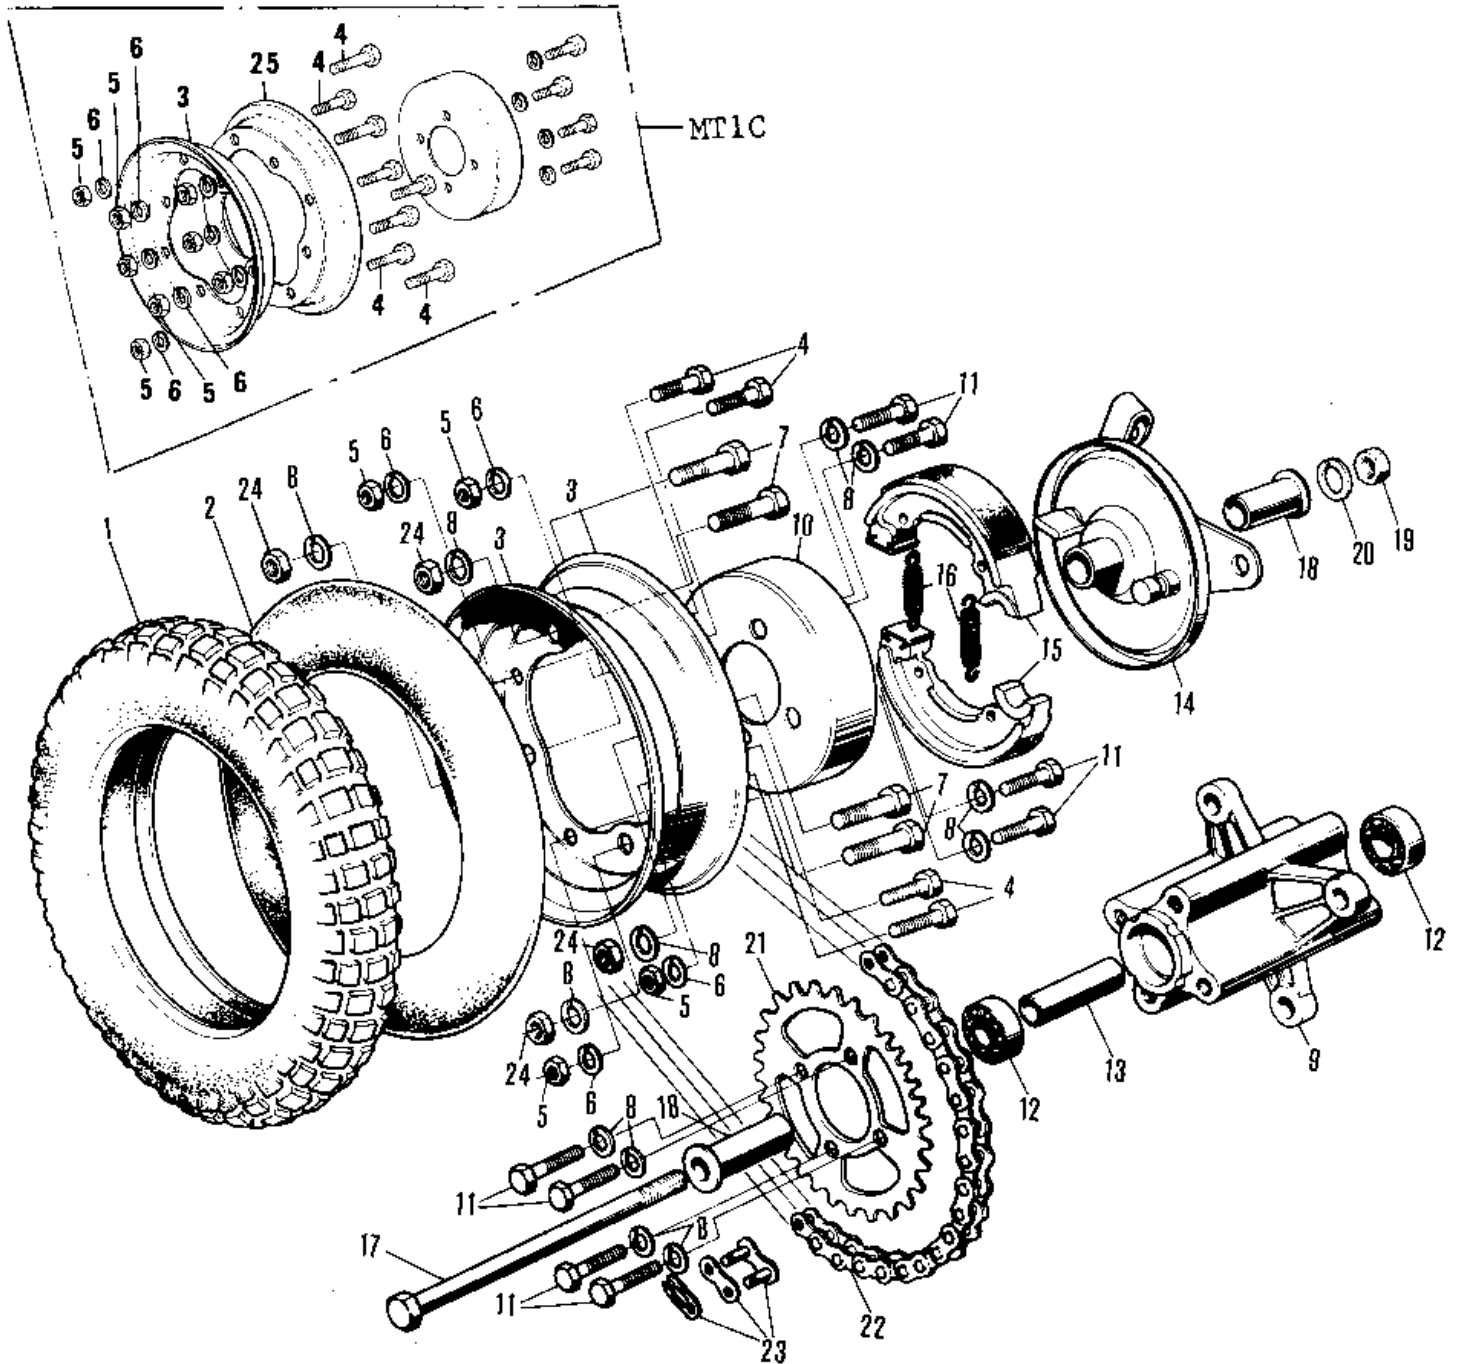

1972 MT1A PARTS DIAGRAM

REAR WHEEL/TIRE/HUB/BRAKE/CHAIN ('71-75)

1972 MT1A PARTS LIST

REAR WHEEL/TIRE/HUB/BRAKE/CHAIN ('71-'75)

ITEM NAME	PART NUMBER	QUANTITY
UNAVAILABLE IN PRICE BOOK (Ref # 1)	41021-015	
TUBE 350-8 (Ref # 2)	41022-037	
RIM 2.50-8 (Ref # 3)	41025-047	
RIM,2.50-8 (Ref # 3)	41025-081	
BOLT SMALL (Ref # 4)	114G0812	
BOLT,HEX HEAD,10X16 (Ref # 4)	113G1016	
NUT,8MM (Ref # 5)	311B0800	
NUT,10MM (Ref # 5)	314B1000	
WASHER SPRING 8MM (Ref # 6)	461F0800	
WASHER SPRING 10MM (Ref # 6)	461F1000	
BOLT,HEX HEAD,10X25 (Ref # 7)	113G1025	
WASHER SPRING 10MM (Ref # 8)	461F1000	
DRUM ASSY-REAR BRAKE (Ref # 8 13)	42005-025	
DRUM-BRAKE (Ref # 10)	41054-003	
BOLT-HEX HEAD,10X28 (Ref # 11)	92001-017	
BEARING-BALL #6201Z (Ref # 12)	601B6201Z	
SPACER-BEARING (Ref # 13)	42010-020	
PANEL-ASY,RR BRK (Ref # 14 16)	42006-056	
PANEL-ASY,RR BRK (Ref # 14 16)	42006-056	
SHOE,BRAKE (Ref # 15,16)	41048-1010	
SPRING-BRAKE SHOE (Ref # 16)	41049-009	
AXLE-REAR (Ref # 17)	42031-028	
COLLAR-REAR AXLE (Ref # 18)	42032-029	
NUT-HEX-FINE (Ref # 19)	314B1200	
WASHER SPRING 12MM (Ref # 20)	461F1200	
REAR SPROCKET 33T (Ref # 21)	42041-086	
DR CHAIN 420X88 (Ref # 22)	92057-1006	
CHAIN JOINT 420 (Ref # 23)	92058-003	
NUT,10MM (Ref # 24)	314B1000	