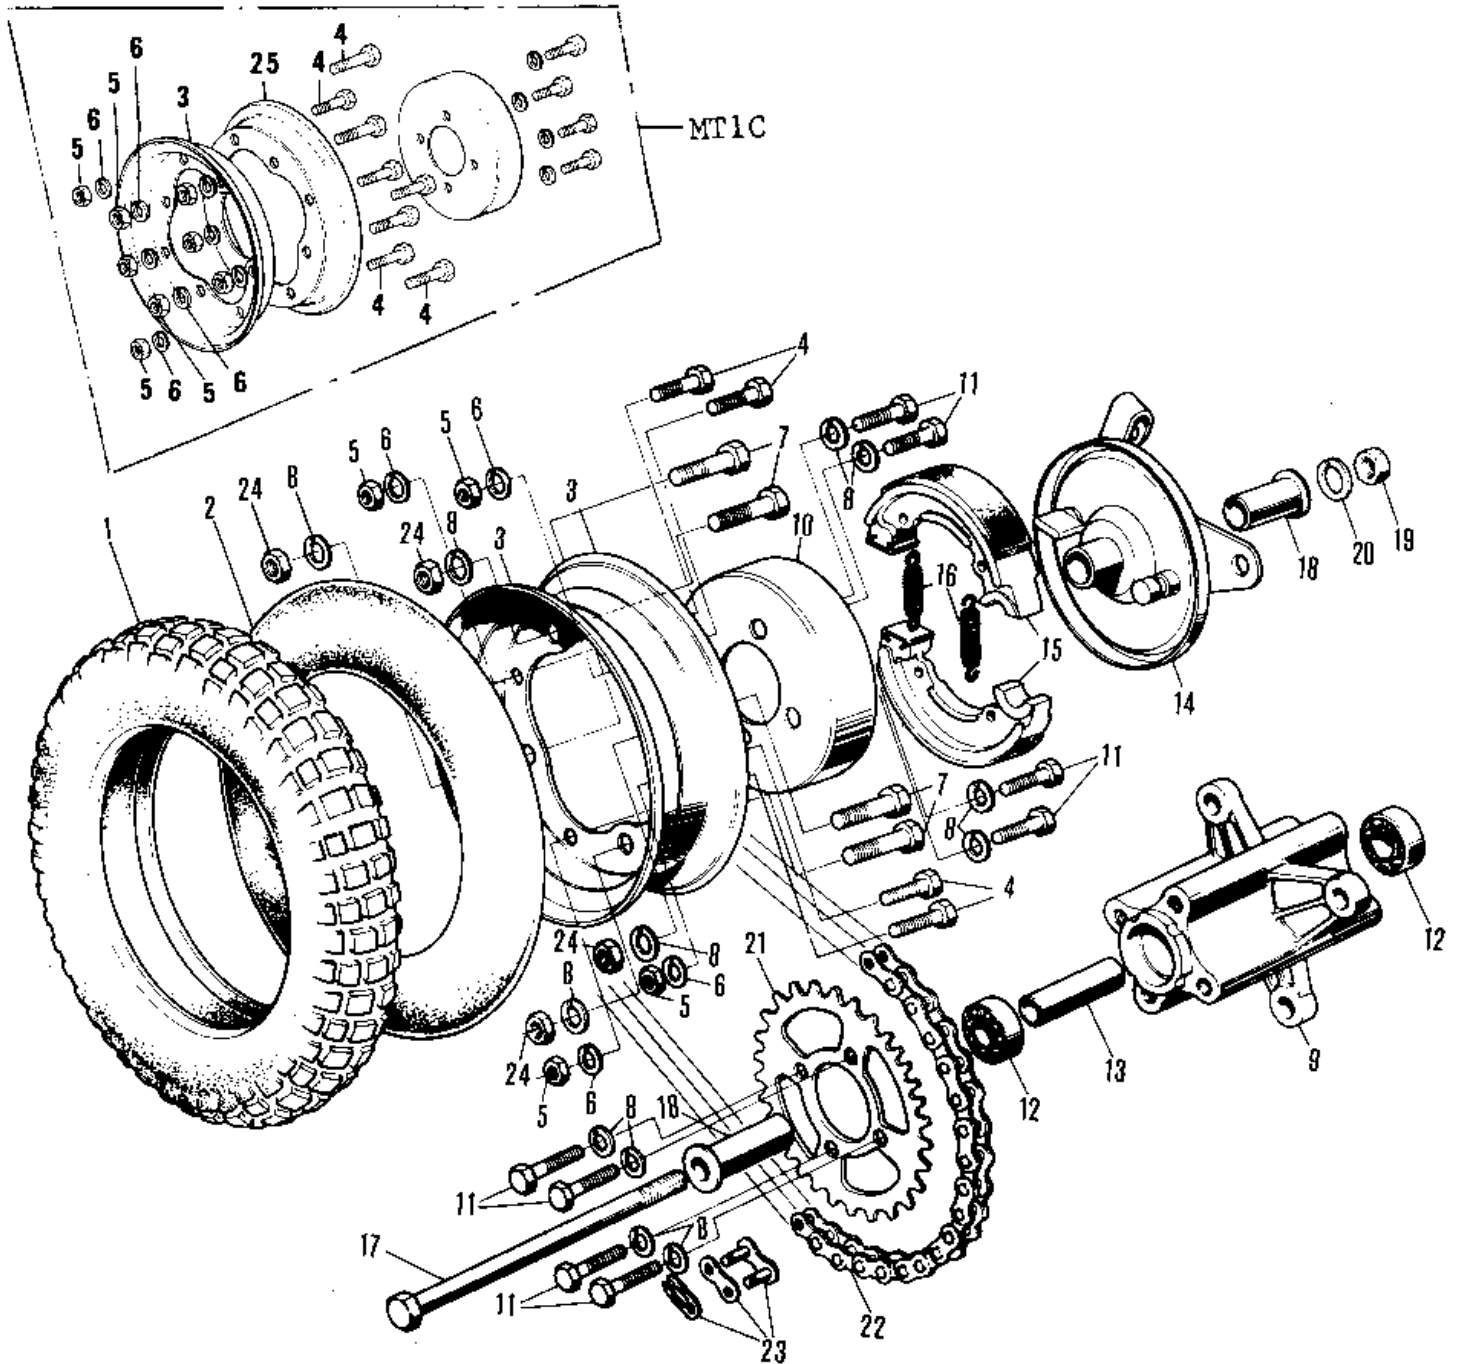

# 1975 MT1C PARTS DIAGRAM

REAR WHEEL/TIRE/HUB/BRAKE/CHAIN ('71-75)

# 1975 MT1C PARTS LIST

REAR WHEEL/TIRE/HUB/BRAKE/CHAIN ('71-'75)

ITEM NAME	PART NUMBER	QUANTITY
UNAVAILABLE IN PRICE BOOK (Ref # 1)	41021-015	
TUBE 350-8 (Ref # 2)	41022-037	
RIM 2.50-8 (Ref # 3)	41025-047	
RIM,2.50-8 (Ref # 3)	41025-081	
BOLT SMALL (Ref # 4)	114G0812	
BOLT,HEX HEAD,10X16 (Ref # 4)	113G1016	
NUT,8MM (Ref # 5)	311B0800	
NUT,10MM (Ref # 5)	314B1000	
WASHER SPRING 8MM (Ref # 6)	461F0800	
WASHER SPRING 10MM (Ref # 6)	461F1000	
BOLT,HEX HEAD,10X25 (Ref # 7)	113G1025	
WASHER SPRING 10MM (Ref # 8)	461F1000	
DRUM ASSY-REAR BRAKE (Ref # 8 13)	42005-025	
DRUM-BRAKE (Ref # 10)	41054-003	
BOLT-HEX HEAD,10X28 (Ref # 11)	92001-017	
BEARING-BALL #6201Z (Ref # 12)	601B6201Z	
SPACER-BEARING (Ref # 13)	42010-020	
PANEL-ASY,RR BRK (Ref # 14 16)	42006-056	
PANEL-ASY,RR BRK (Ref # 14 16)	42006-056	
SHOE,BRAKE (Ref # 15,16)	41048-1010	
SPRING-BRAKE SHOE (Ref # 16)	41049-009	
AXLE-REAR (Ref # 17)	42031-028	
COLLAR-REAR AXLE (Ref # 18)	42032-029	
NUT-HEX-FINE (Ref # 19)	314B1200	
WASHER SPRING 12MM (Ref # 20)	461F1200	
REAR SPROCKET 33T (Ref # 21)	42041-086	
DR CHAIN 420X88 (Ref # 22)	92057-1006	
CHAIN JOINT 420 (Ref # 23)	92058-003	
NUT,10MM (Ref # 24)	314B1000	