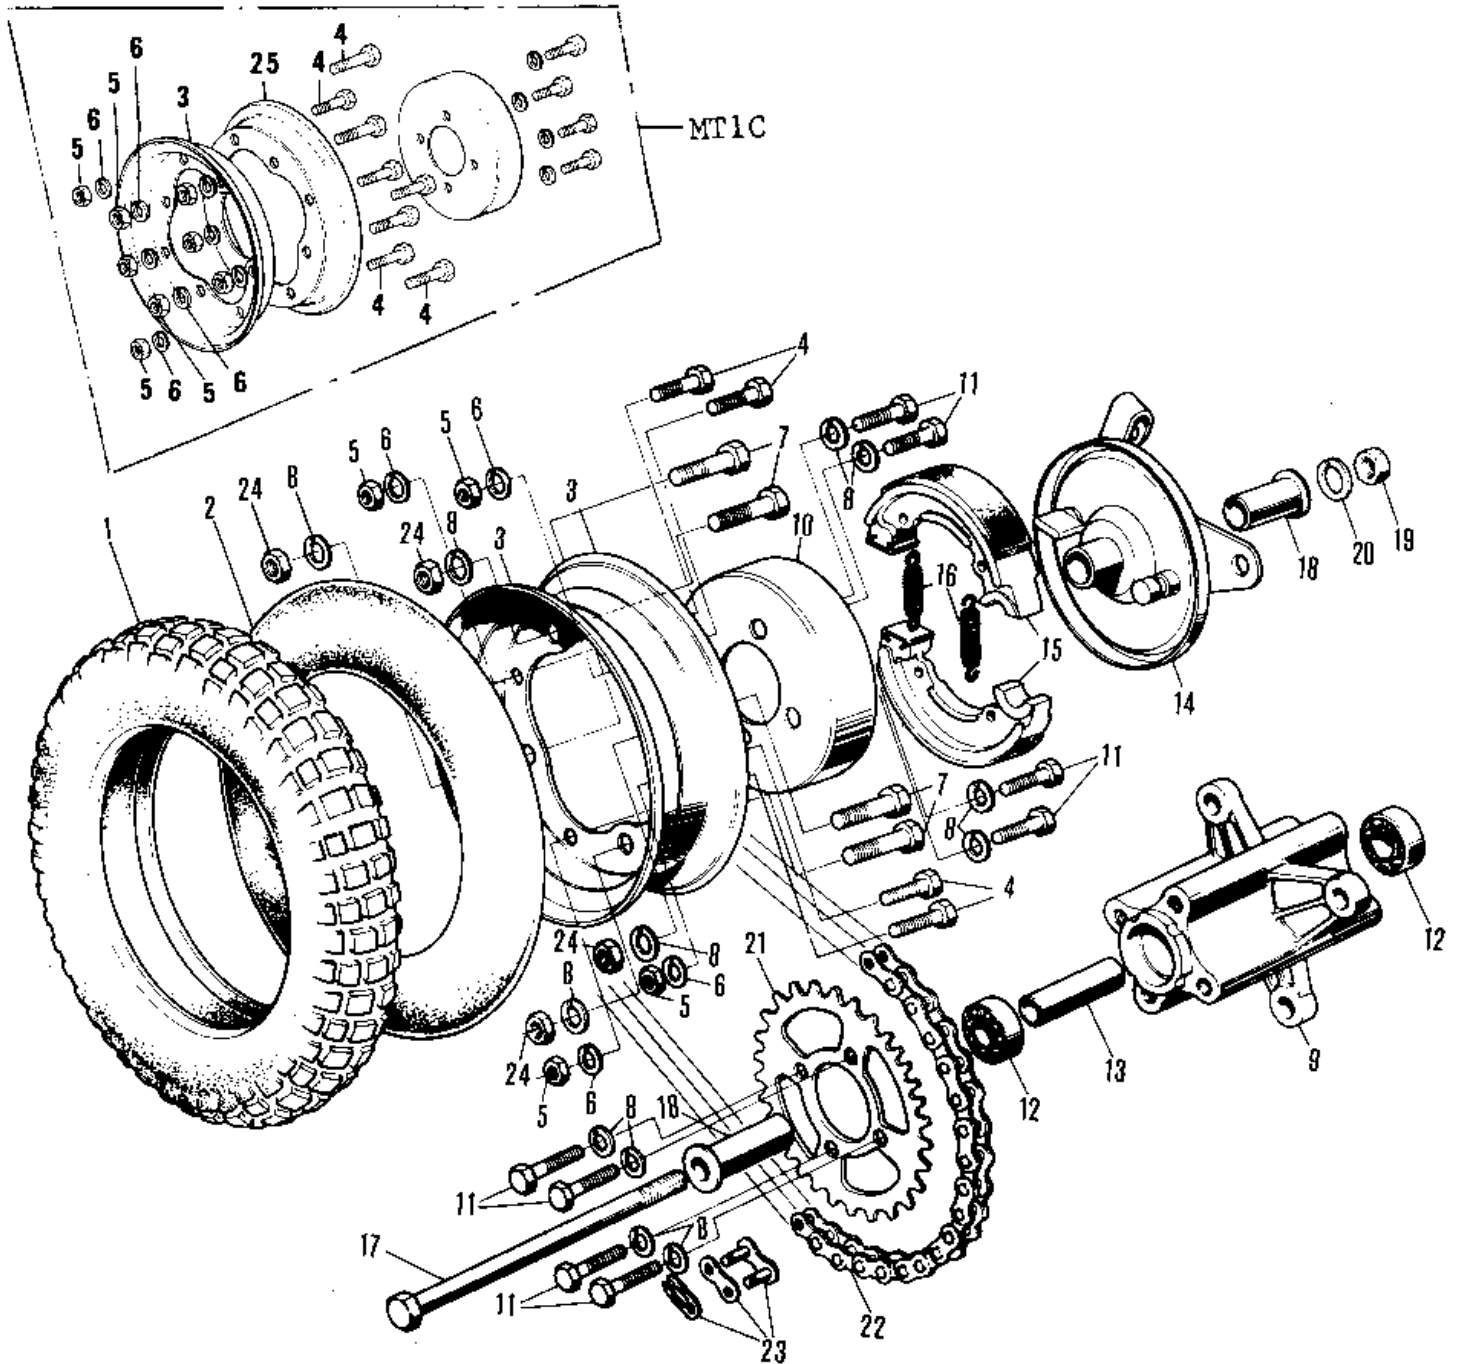

# 1975 MT1C PARTS DIAGRAM

REAR WHEEL/TIRE/HUB/BRAKE/CHAIN ('71-75)

# 1975 MT1C PARTS LIST

## REAR WHEEL/TIRE/HUB/BRAKE/CHAIN ('71-'75)

ITEM NAME	PART NUMBER	QUANTITY
UNAVAILABLE IN PRICE BOOK (Ref # 1)	41021-015	
TUBE 350-8 (Ref # 2)	41022-037	
RIM 2.50-8 (Ref # 3)	41025-047	
RIM,2.50-8 (Ref # 3)	41025-081	
BOLT SMALL (Ref # 4)	114G0812	
BOLT,HEX HEAD,10X16 (Ref # 4)	113G1016	
NUT,8MM (Ref # 5)	311B0800	
NUT,10MM (Ref # 5)	314B1000	
WASHER SPRING 8MM (Ref # 6)	461F0800	
WASHER SPRING 10MM (Ref # 6)	461F1000	
BOLT,HEX HEAD,10X25 (Ref # 7)	113G1025	
WASHER SPRING 10MM (Ref # 8)	461F1000	
DRUM ASSY-REAR BRAKE (Ref # 8 13)	42005-025	
DRUM-BRAKE (Ref # 10)	41054-003	
BOLT-HEX HEAD,10X28 (Ref # 11)	92001-017	
BEARING-BALL #6201Z (Ref # 12)	601B6201Z	
SPACER-BEARING (Ref # 13)	42010-020	
PANEL-ASY,RR BRK (Ref # 14 16)	42006-056	
PANEL-ASY,RR BRK (Ref # 14 16)	42006-056	
SHOE,BRAKE (Ref # 15,16)	41048-1010	
SPRING-BRAKE SHOE (Ref # 16)	41049-009	
AXLE-REAR (Ref # 17)	42031-028	
COLLAR-REAR AXLE (Ref # 18)	42032-029	
NUT-HEX-FINE (Ref # 19)	314B1200	
WASHER SPRING 12MM (Ref # 20)	461F1200	
REAR SPROCKET 33T (Ref # 21)	42041-086	
DR CHAIN 420X88 (Ref # 22)	92057-1006	
CHAIN JOINT 420 (Ref # 23)	92058-003	
NUT,10MM (Ref # 24)	314B1000	