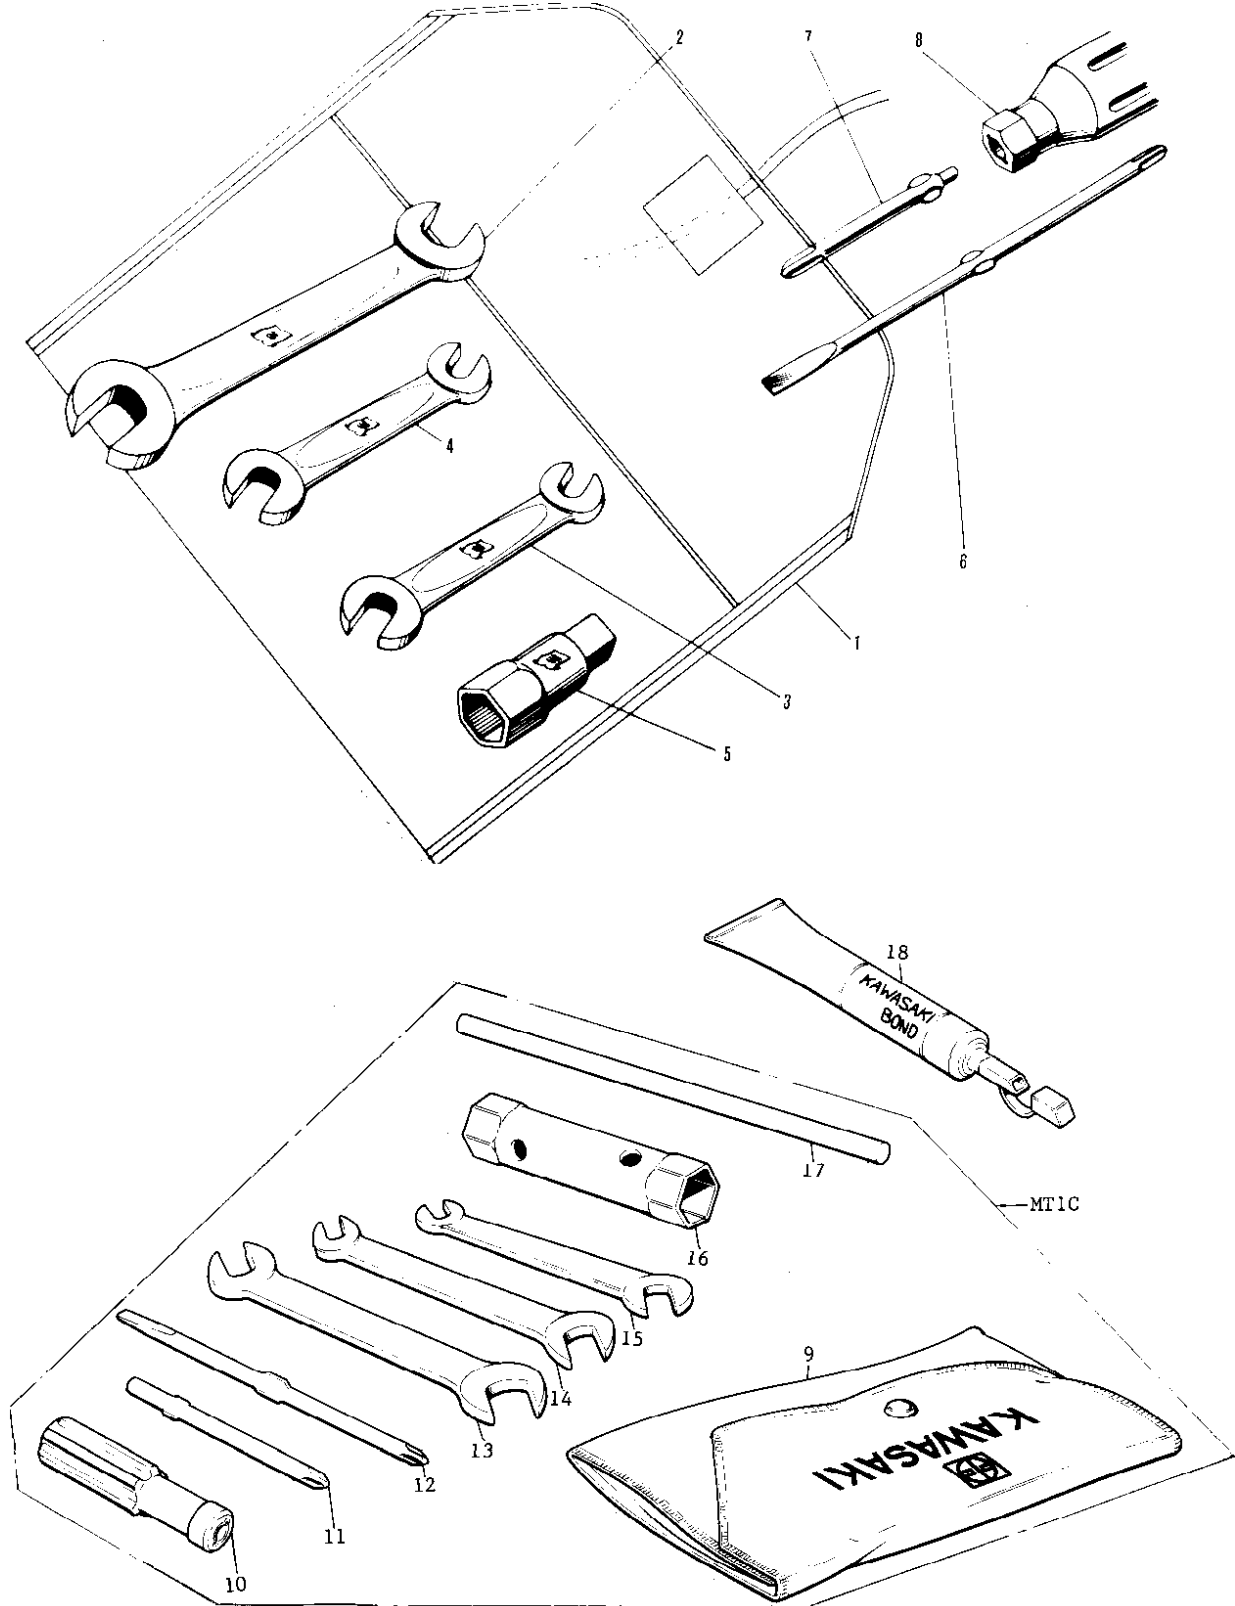

1972 MT1A PARTS DIAGRAM

OWNER TOOLS (71-75)

1972 MT1A PARTS LIST

OWNER TOOLS (71-75)

ITEM NAME	PART NUMBER	QUANTITY
*** N.L.A.*** (Canada) (Ref # 1 8)	56007-019	
BAG,TOOL (Ref # 1)	56008-008	
*** N.L.A.*** (Canada) (Ref # 2)	960B1719	
*** N.L.A.*** (Canada) (Ref # 3)	960B1014	
UNAVAILABLE IN PRICE BOOK (Ref # 4)	960B1013	
92110-012 (Canada) (Ref # 5)	92110-003	
TOOL-DRIVER (Ref # 6)	92107-1052	
SCREW DRIVER #3 PHLIP (Ref # 7)	92107-005	
92106-1001 (Canada) (Ref # 8)	92106-002	
*** N.L.A.*** (Canada) (Ref # 9 17)	56007-035	
BAG,TOOL (Ref # 9)	56008-008	
92106-1001 (Canada) (Ref # 10)	92106-002	
SCREW DRIVER #3 PHLIP (Ref # 11)	92107-005	
TOOL-DRIVER (Ref # 12)	92107-1052	
TOOL-WRENCH,OPEN END, (Ref # 13)	92110-1153	
WRENCH,OPEN END,12X13 (Ref # 14)	92126-002	
WRENCH,OPEN,8X10 (Ref # 15)	92126-001	
WRENCH,BOX,17X21 (Ref # 16)	92110-012	
BAR,SPARK PLUG WRENCH (Ref # 17)	92111-005	
LIQUID GASKET (Ref # 18)	92104-002	