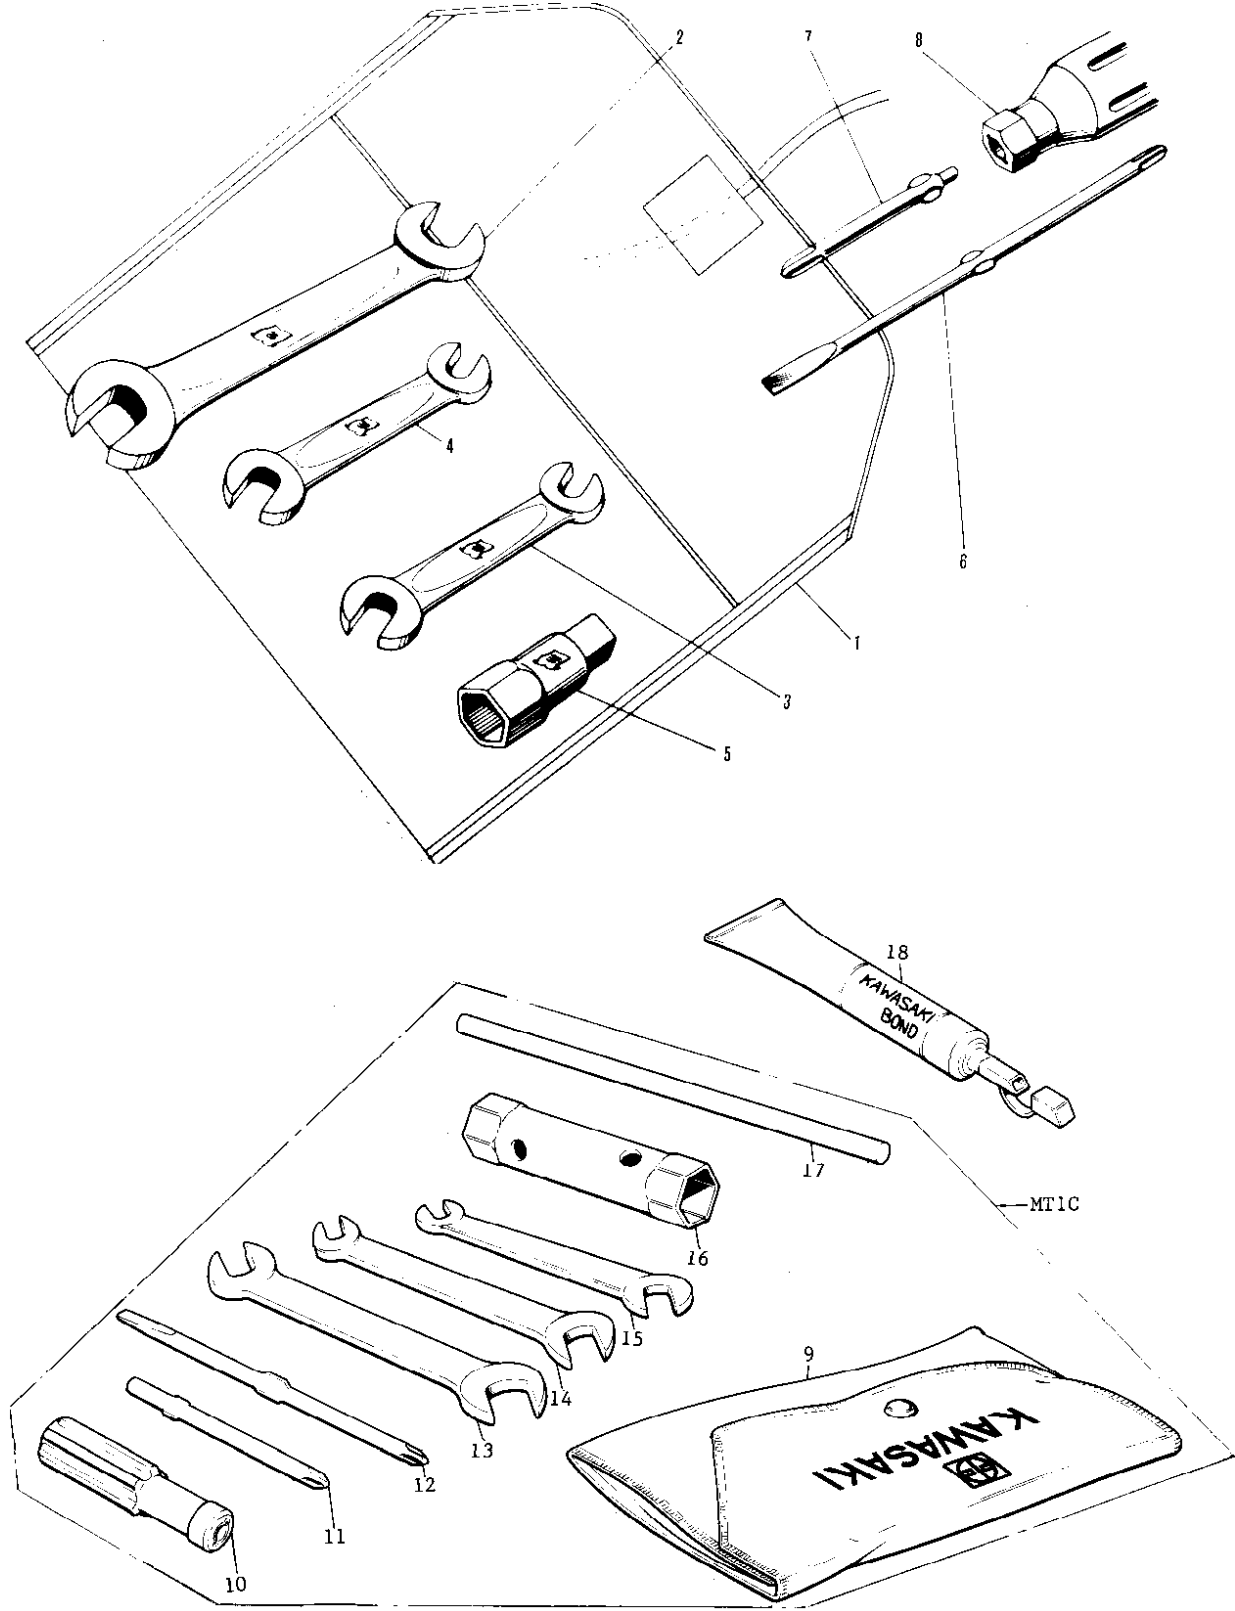

# 1974 MT1B PARTS DIAGRAM

OWNER TOOLS (71-75)

# 1974 MT1B PARTS LIST

## OWNER TOOLS (71-75)

ITEM NAME	PART NUMBER	QUANTITY
*** N.L.A.*** (Canada) (Ref # 1 8)	56007-019	
BAG,TOOL (Ref # 1)	56008-008	
*** N.L.A.*** (Canada) (Ref # 2)	960B1719	
*** N.L.A.*** (Canada) (Ref # 3)	960B1014	
UNAVAILABLE IN PRICE BOOK (Ref # 4)	960B1013	
92110-012 (Canada) (Ref # 5)	92110-003	
TOOL-DRIVER (Ref # 6)	92107-1052	
SCREW DRIVER #3 PHLIP (Ref # 7)	92107-005	
92106-1001 (Canada) (Ref # 8)	92106-002	
*** N.L.A.*** (Canada) (Ref # 9 17)	56007-035	
BAG,TOOL (Ref # 9)	56008-008	
92106-1001 (Canada) (Ref # 10)	92106-002	
SCREW DRIVER #3 PHLIP (Ref # 11)	92107-005	
TOOL-DRIVER (Ref # 12)	92107-1052	
TOOL-WRENCH,OPEN END, (Ref # 13)	92110-1153	
WRENCH,OPEN END,12X13 (Ref # 14)	92126-002	
WRENCH,OPEN,8X10 (Ref # 15)	92126-001	
WRENCH,BOX,17X21 (Ref # 16)	92110-012	
BAR,SPARK PLUG WRENCH (Ref # 17)	92111-005	
LIQUID GASKET (Ref # 18)	92104-002	