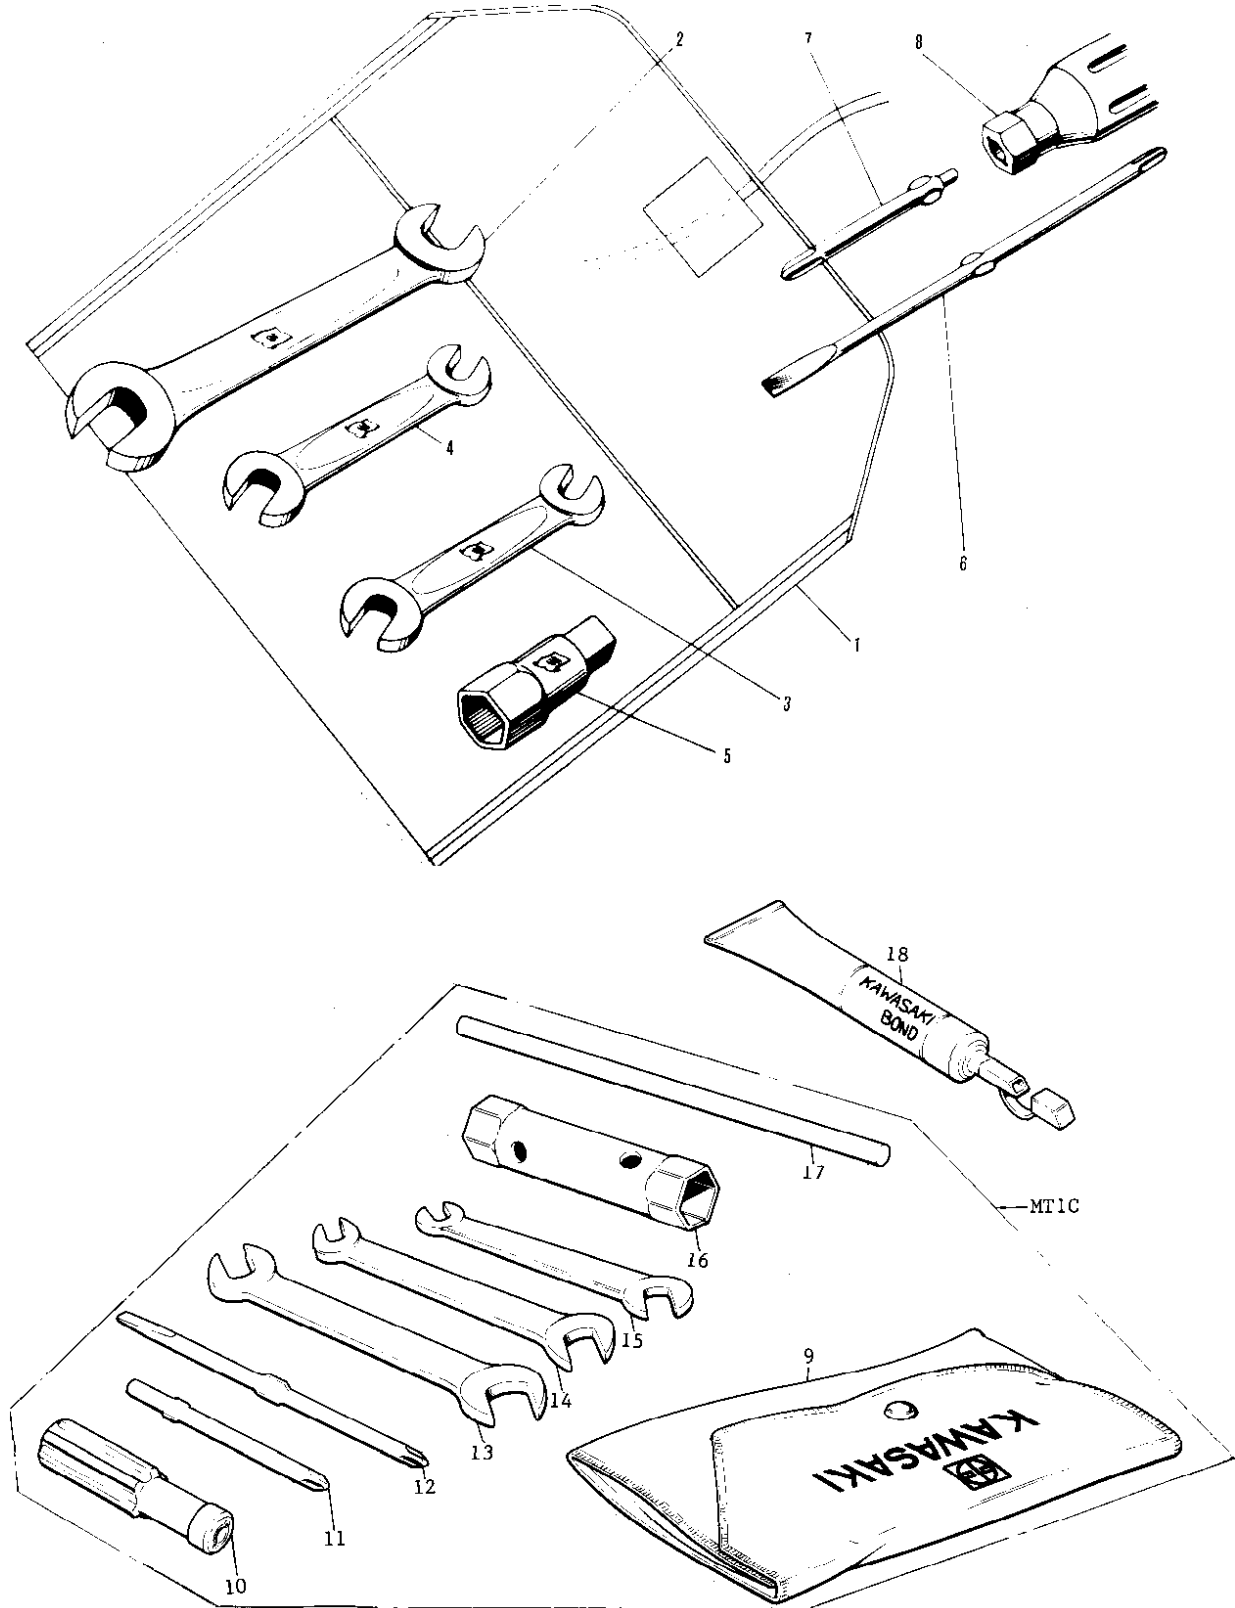

# 1975 MT1C PARTS DIAGRAM

OWNER TOOLS (71-75)

# 1975 MT1C PARTS LIST

## OWNER TOOLS (71-75)

ITEM NAME	PART NUMBER	QUANTITY
*** N.L.A.*** (Canada) (Ref # 1 8)	56007-019	
BAG,TOOL (Ref # 1)	56008-008	
*** N.L.A.*** (Canada) (Ref # 2)	960B1719	
*** N.L.A.*** (Canada) (Ref # 3)	960B1014	
UNAVAILABLE IN PRICE BOOK (Ref # 4)	960B1013	
92110-012 (Canada) (Ref # 5)	92110-003	
TOOL-DRIVER (Ref # 6)	92107-1052	
SCREW DRIVER #3 PHLIP (Ref # 7)	92107-005	
92106-1001 (Canada) (Ref # 8)	92106-002	
*** N.L.A.*** (Canada) (Ref # 9 17)	56007-035	
BAG,TOOL (Ref # 9)	56008-008	
92106-1001 (Canada) (Ref # 10)	92106-002	
SCREW DRIVER #3 PHLIP (Ref # 11)	92107-005	
TOOL-DRIVER (Ref # 12)	92107-1052	
TOOL-WRENCH,OPEN END, (Ref # 13)	92110-1153	
WRENCH,OPEN END,12X13 (Ref # 14)	92126-002	
WRENCH,OPEN,8X10 (Ref # 15)	92126-001	
WRENCH,BOX,17X21 (Ref # 16)	92110-012	
BAR,SPARK PLUG WRENCH (Ref # 17)	92111-005	
LIQUID GASKET (Ref # 18)	92104-002	